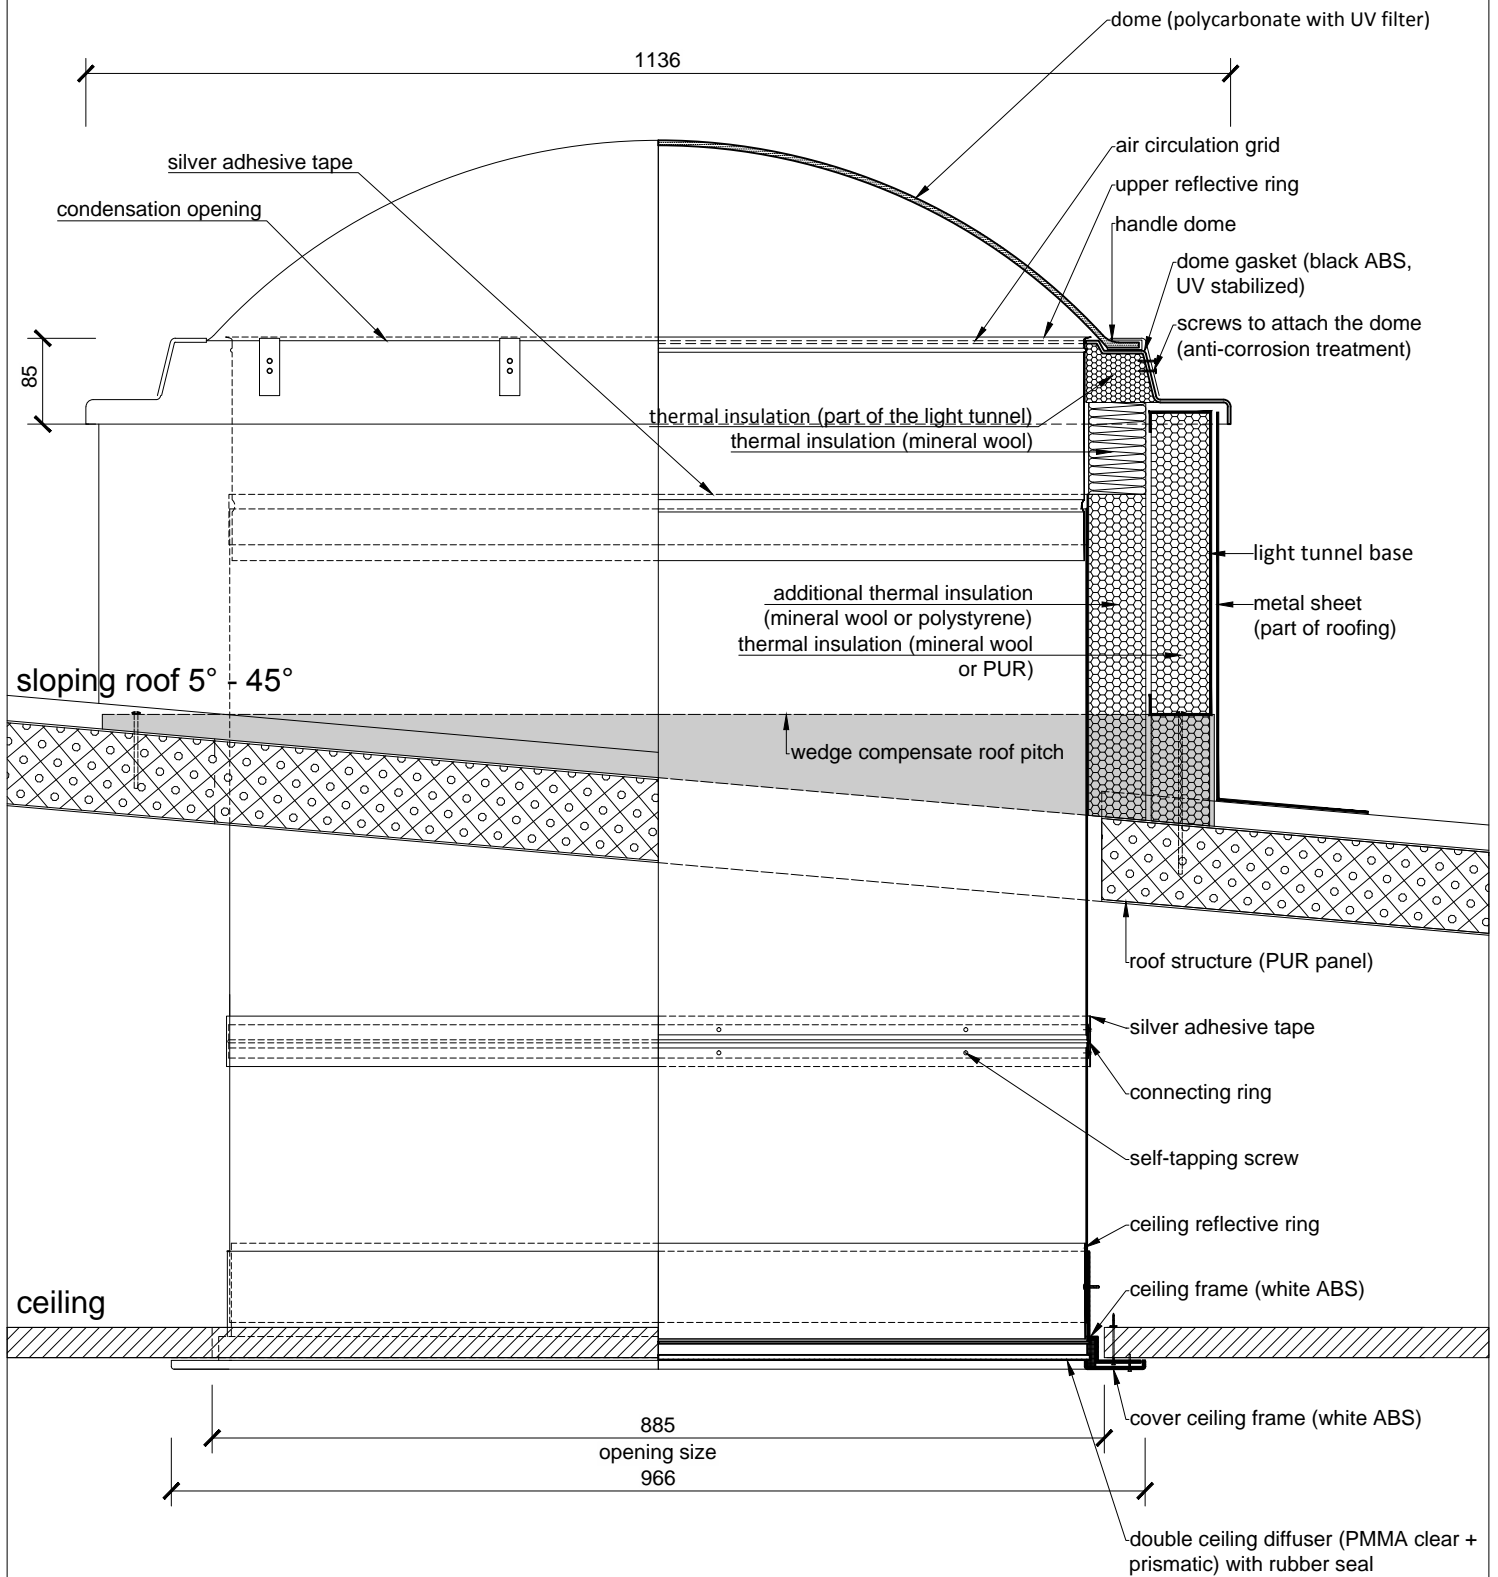

Light tunnel ALLUX 850 Plus - sloping roof

0 0.40m

ALLUX®

TECHNICAL DRAWING ALLUX

DRAWING CONTENT:

Light tunnel ALLUX 850 Plus - sloping roof

PREPARED:

ALLUX - STAV s.r.o.

FORMAT:

1 x A4

DATE:

01/2015

SCALE:

1:7.5

DRAWING NUMBER:

-