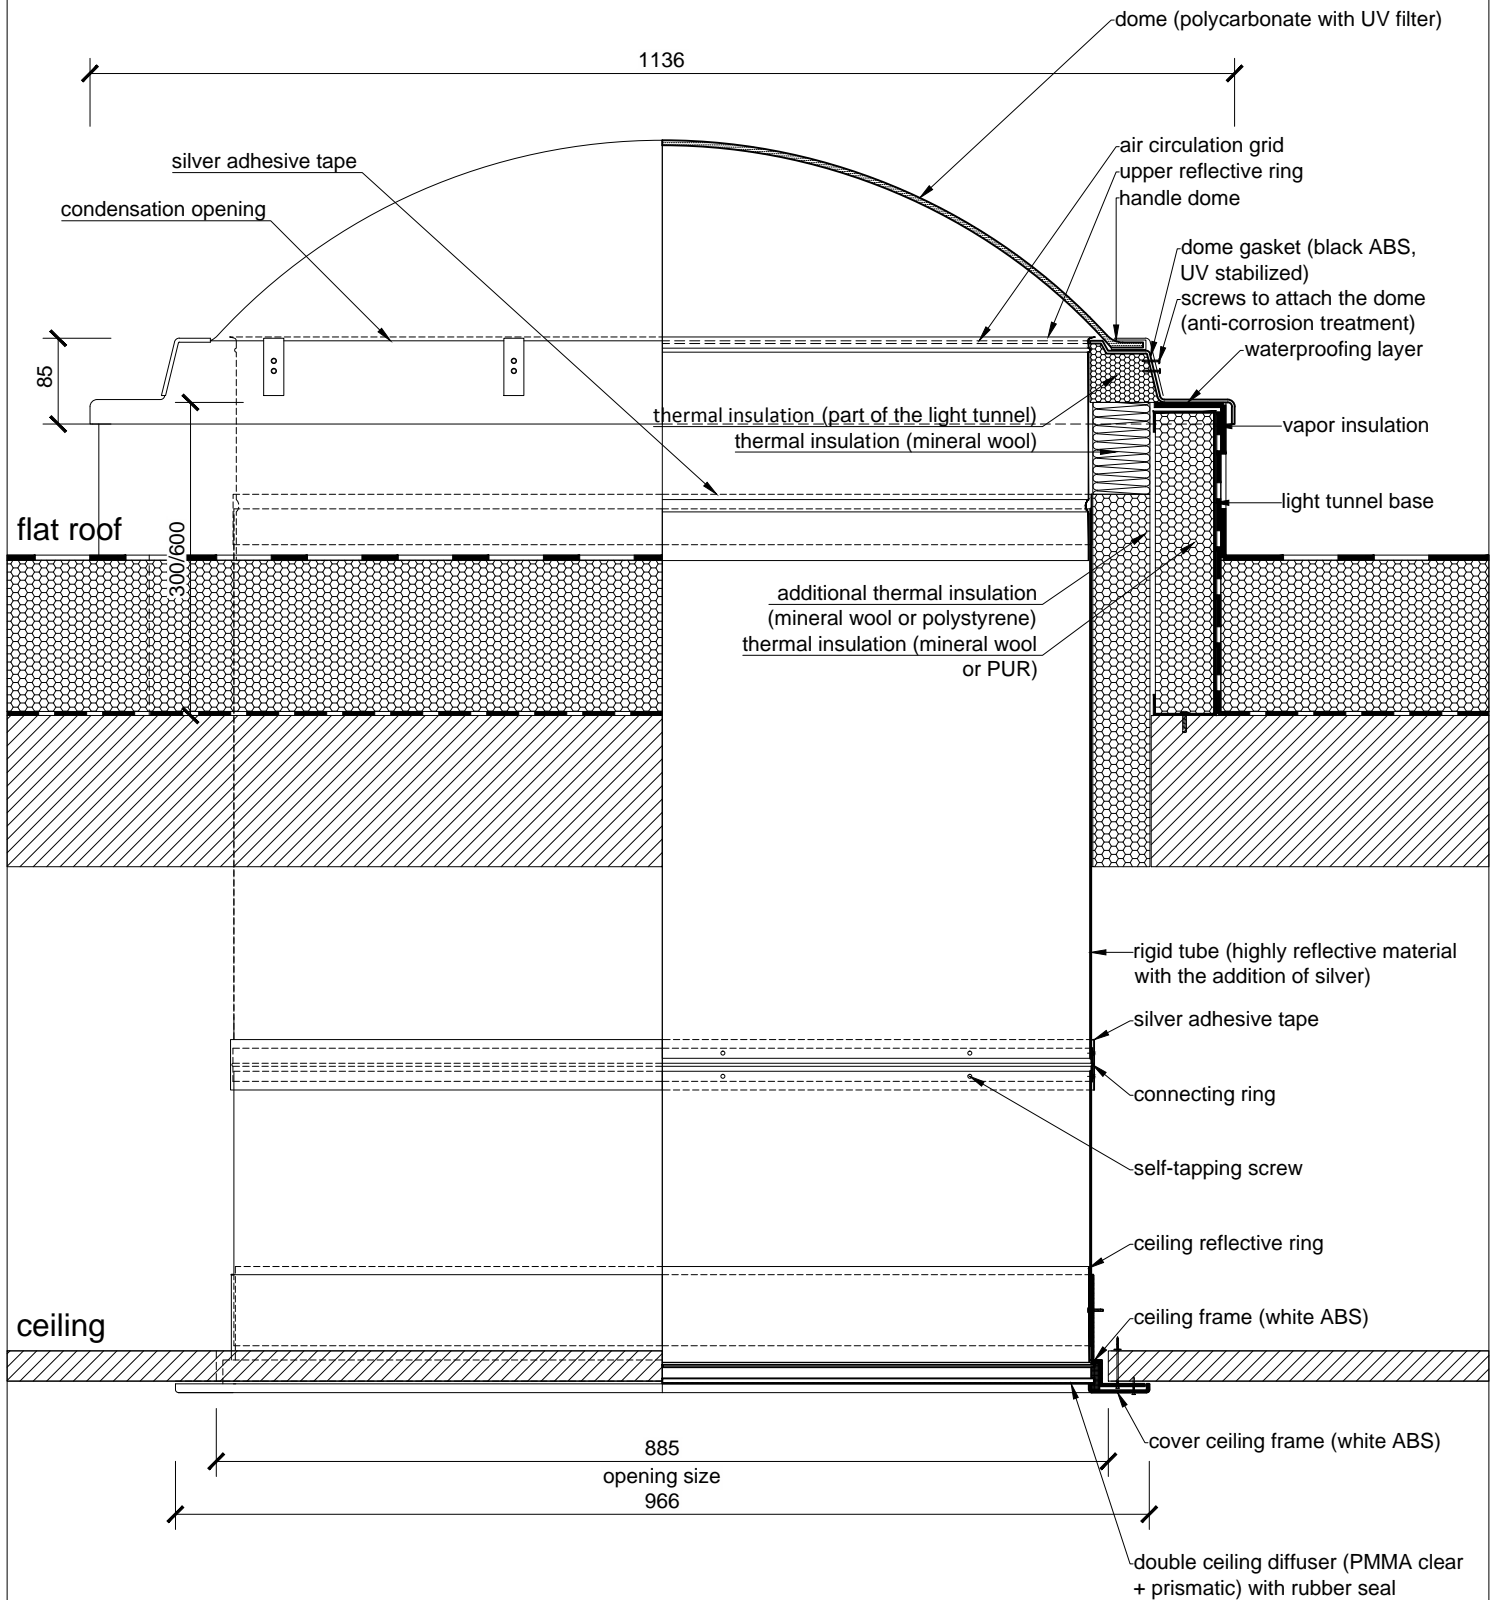

# Light tunnel ALLUX 850 Plus - flat roof

0 0.40m

**ALLUX**<sup>®</sup>

PREPARED:

ALLUX - STAV s.r.o.

FORMAT:

1 x A4

DATE:

01/2015

SCALE:

1:7.5

DRAWING NUMBER:

-