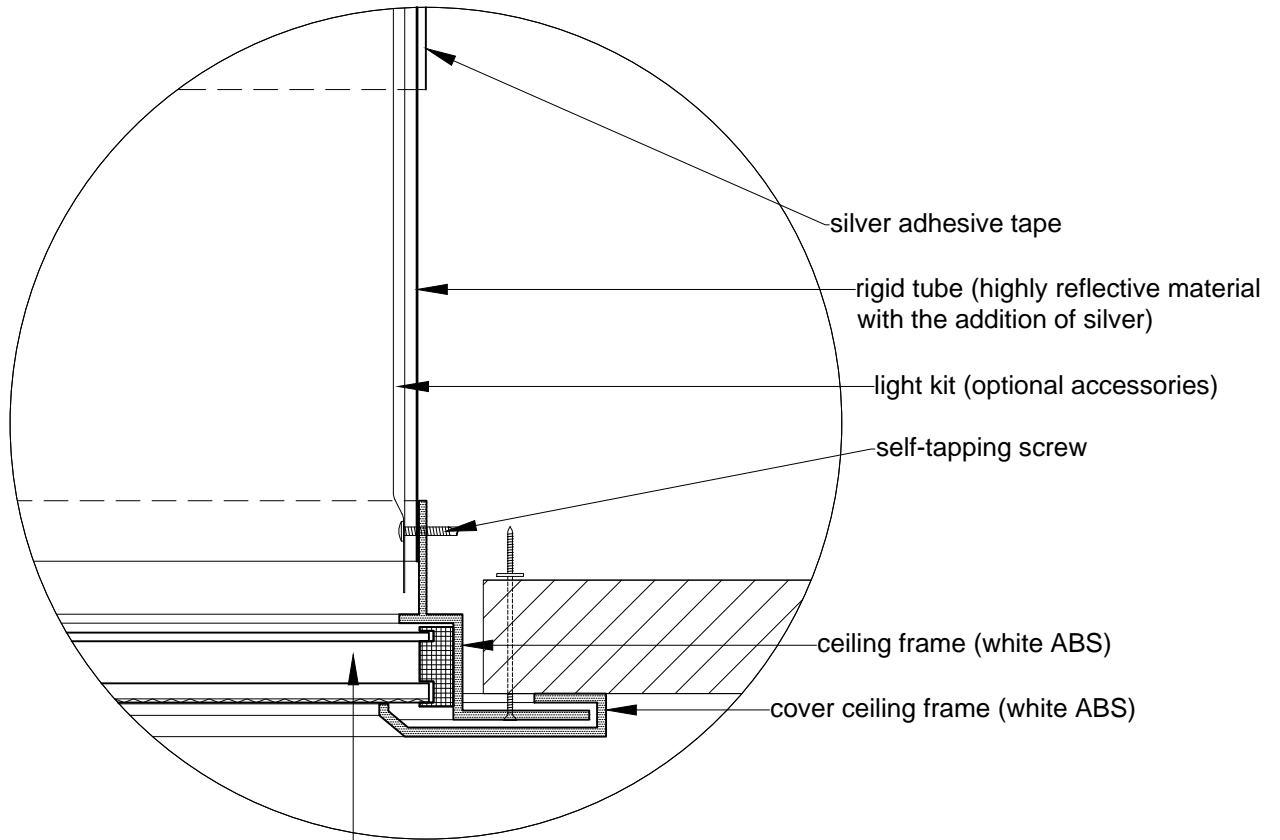

DRAWING NUMBER:

-

Light tunnel ALLUX 550 Plus - flat roof - details

detail C

double ceiling diffuser
(PMMA clear + prismatic) with rubber seal

0 0.1m

ALLUX[®]

TECHNICAL DRAWING ALLUX

FORMAT:

1 x A4

DATE:

01/2015

SCALE:

1:2

DRAWING NUMBER:

-