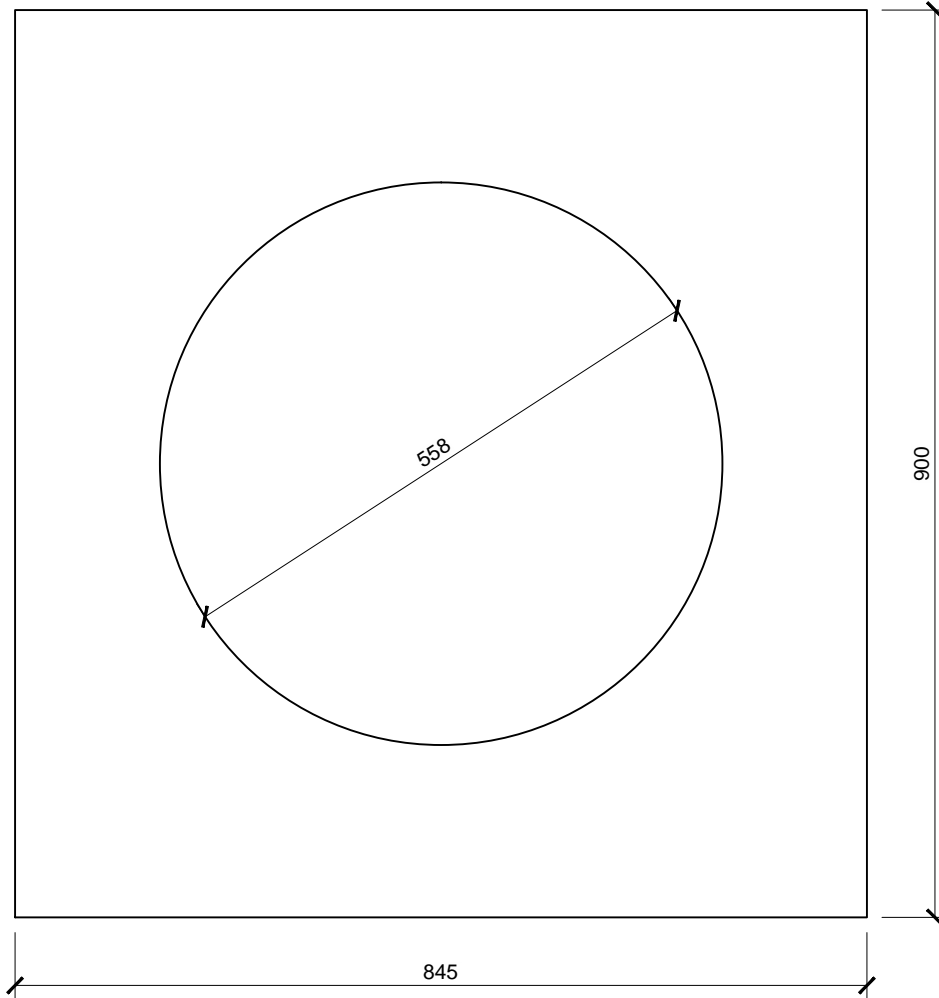

Light tunnel ALLUX 550 Plus - flat roof - metal sheet

roof flashing (colored aluminum RAL 7022)

colored aluminum RAL 7022 (roof mounted)

BUILDING READINESS TO FLAT ROOF:

- max. outer dimensions of the light tunnel base 800 x 860 mm
- light tunnel base height 300/600 mm above the supporting roof

0 0.40m

ALLUX®

TECHNICAL DRAWING ALLUX

ALLUX - STAV, spol. s r.o.
phone: +420 281 865 636
mail: info@allux.cz
web: www.svetlovod.cz/en/
Prague, Czech Republic

DRAWING CONTENT:

Light tunnel ALLUX 550 Plus - flat roof - metal sheet

PREPARED:

ALLUX - STAV s.r.o.

FORMAT:

1 x A4

DATE:

01/2015

SCALE:

1:7.5

DRAWING NUMBER:

-