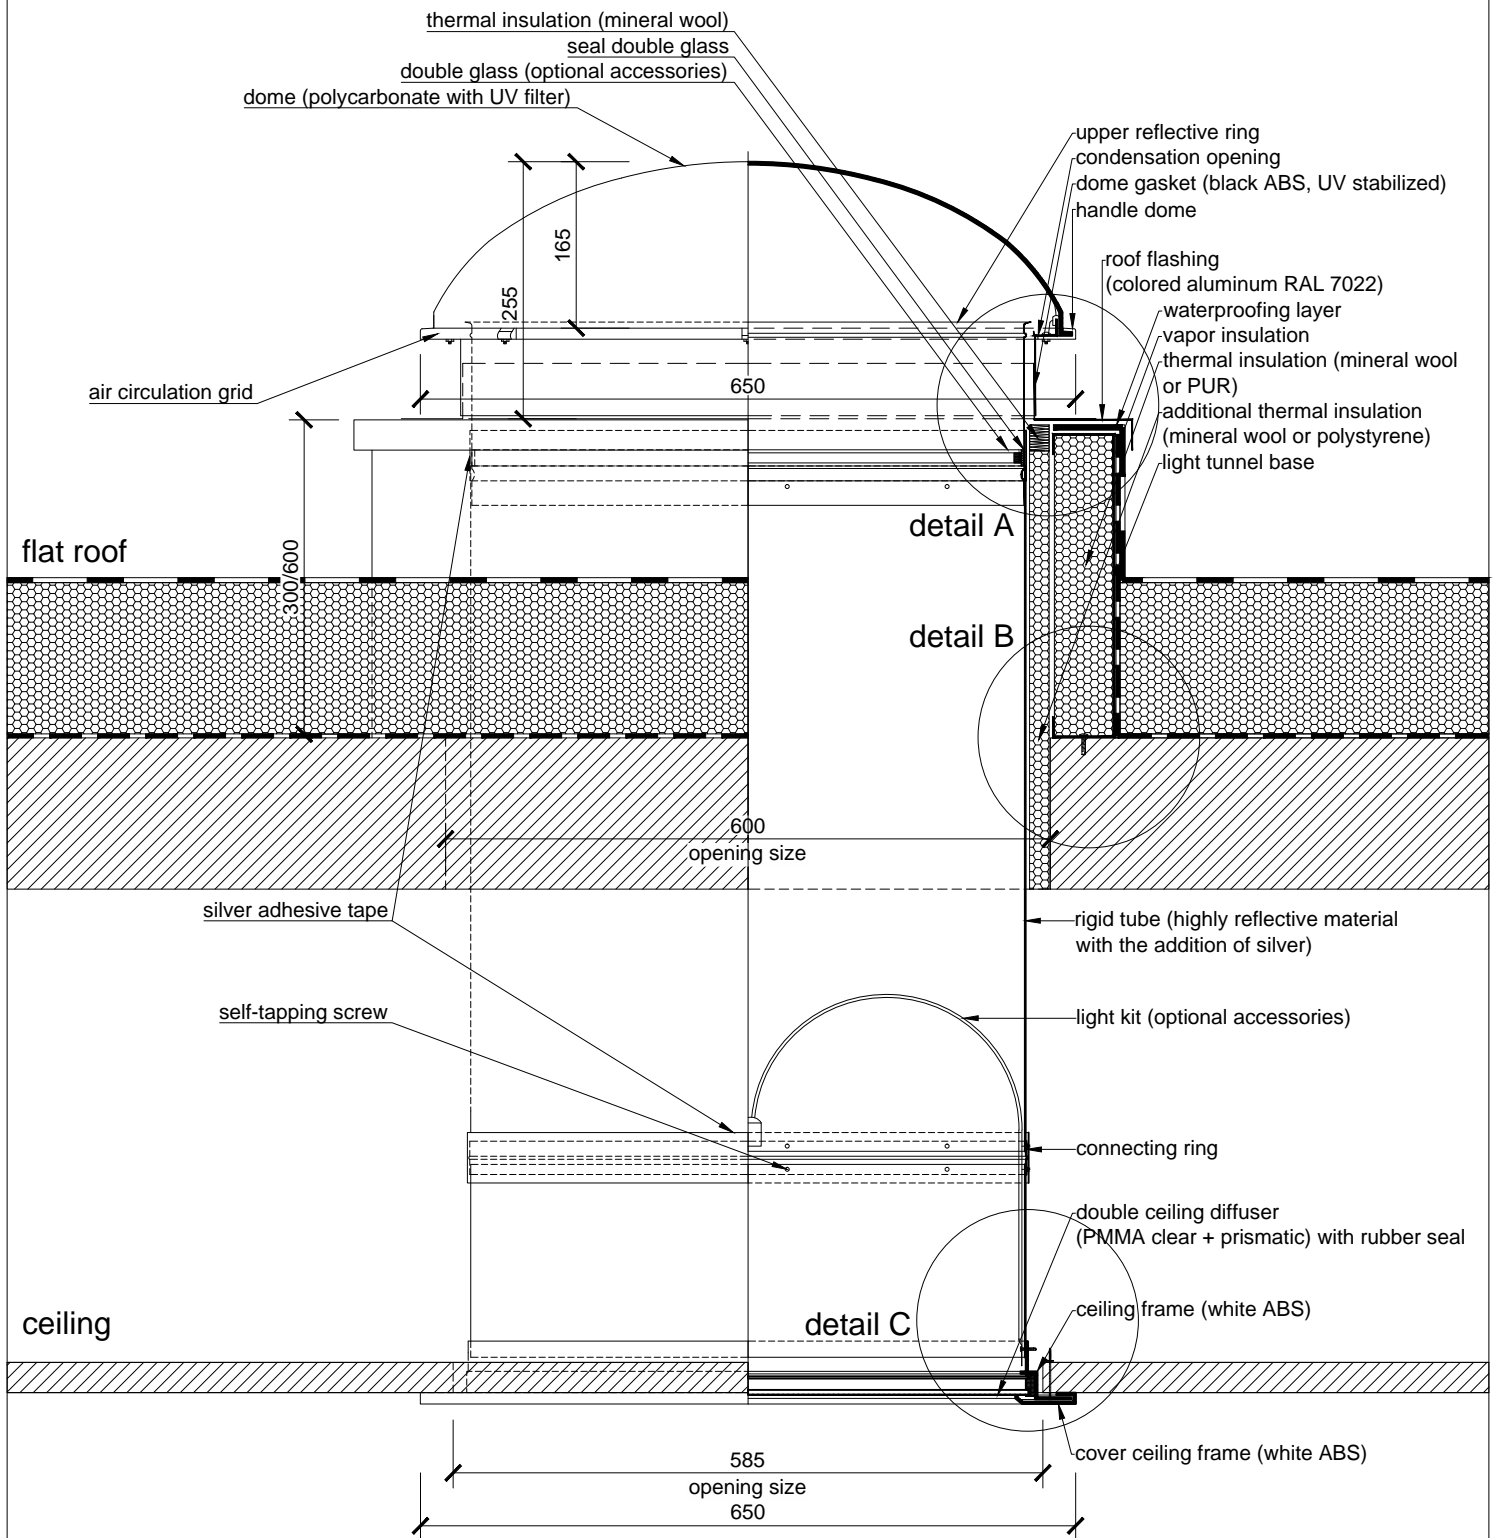

Light tunnel ALLUX 550 Plus - flat roof

0 0.40m

ALLUX®

TECHNICAL DRAWING ALLUX

ALLUX - STAV, spol. s r.o.
phone: +420 281 865 636
mail: info@allux.cz
web: www.svetlovod.cz/en/
Prague, Czech Republic

DRAWING CONTENT:

Light tunnel ALLUX 550 Plus - flat roof

PREPARED:

ALLUX - STAV s.r.o.

FORMAT:

1 x A4

DATE:

01/2015

SCALE:

1:7.5

DRAWING NUMBER:

-