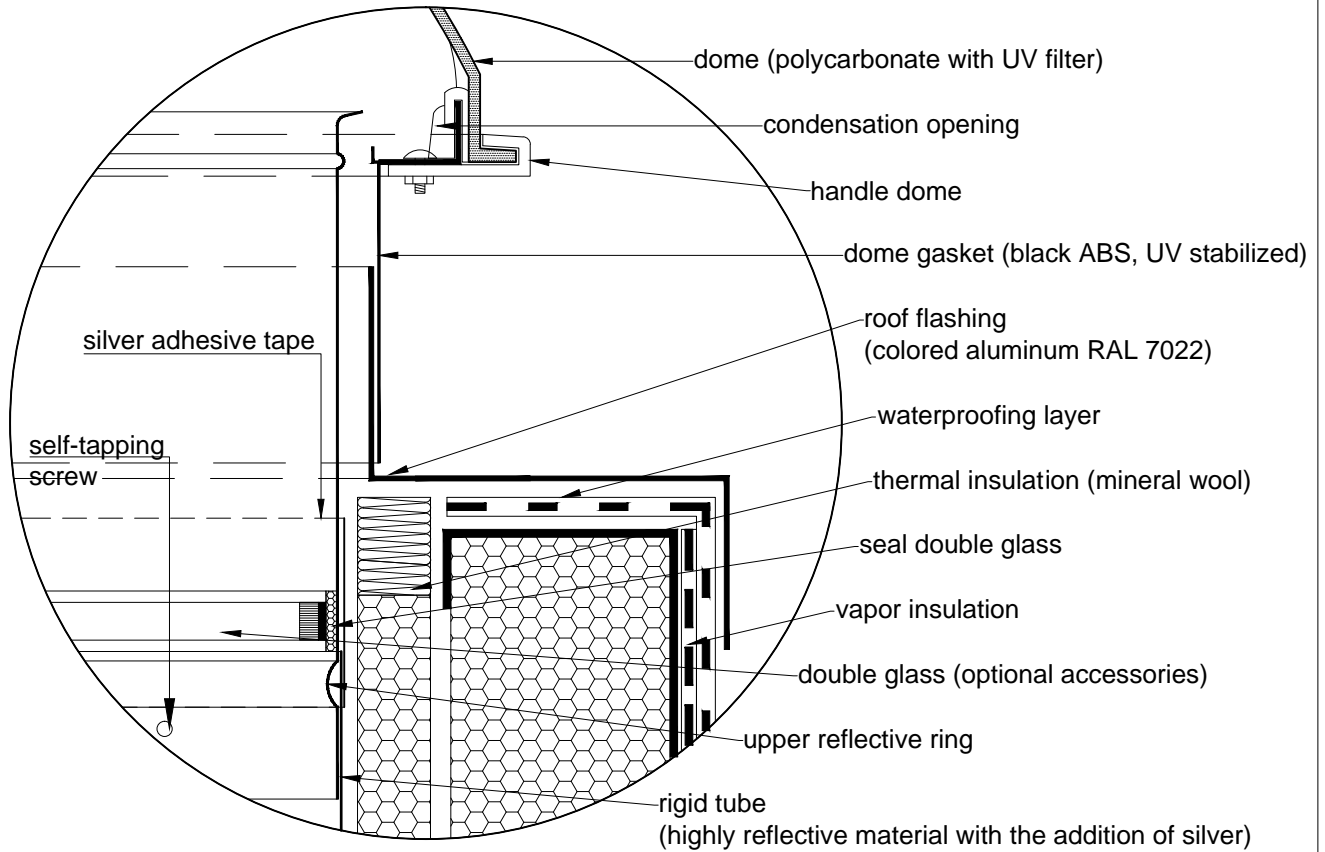

SCALE:

1:7.5

DRAWING NUMBER:

-

Light tunnel ALLUX 550 Plus - flat roof - details

detail A

detail B

0 0.1m