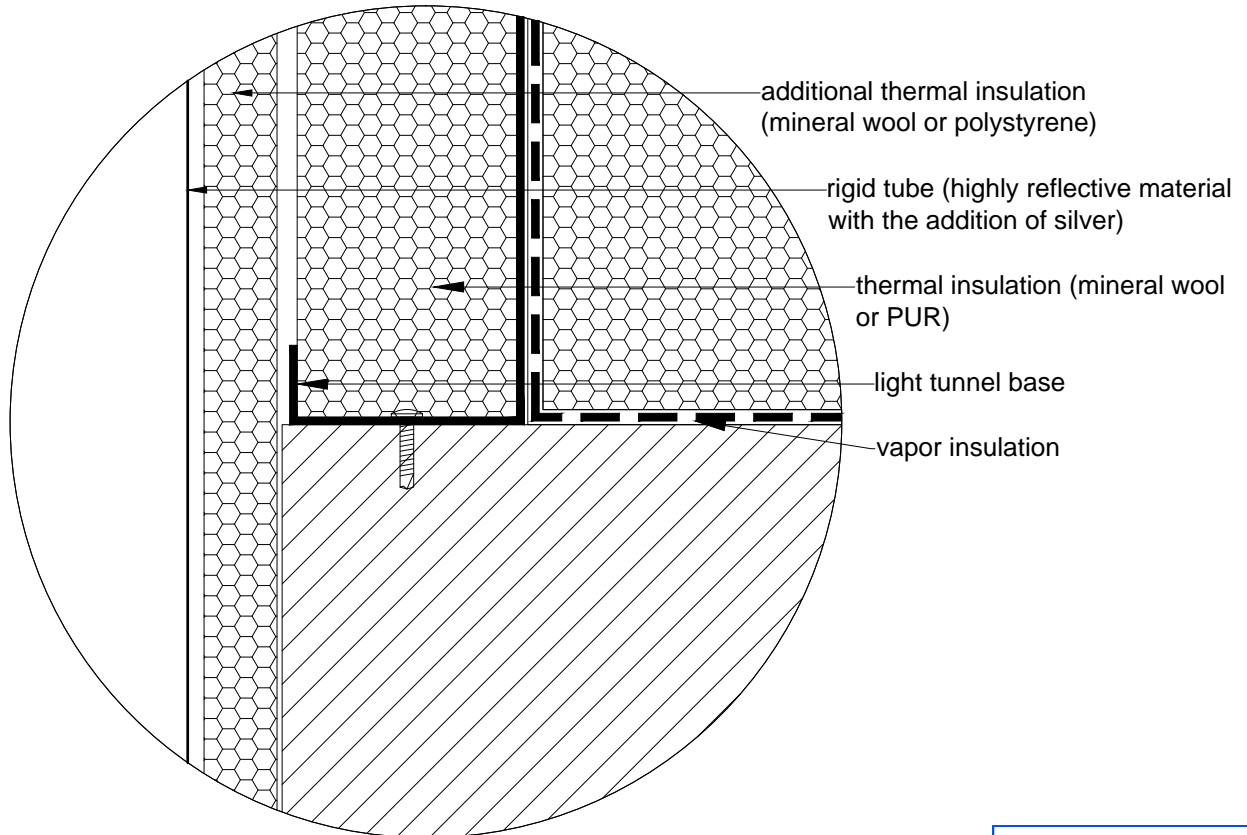

SCALE:

1:7.5

DRAWING NUMBER:

-

Light tunnel ALLUX 550 Plus - flat roof - details

detail A

detail B

0 0.1m