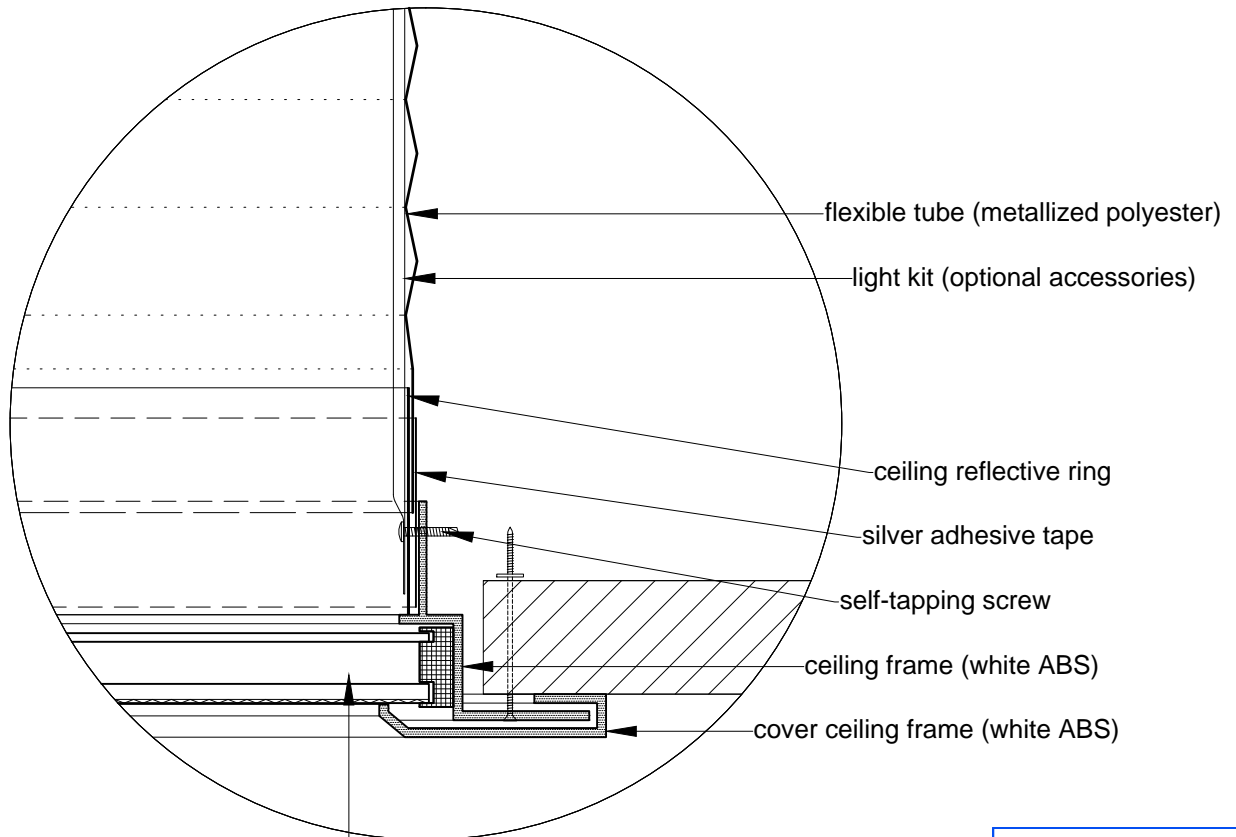

DRAWING NUMBER:

-

Light tunnel ALLUX 550 Flexi - sloping roof - details

detail A

detail B

double ceiling diffuser (PMMA clear + prismatic) with rubber seal

0 0.1m

TECHNICAL DRAWING ALLUX