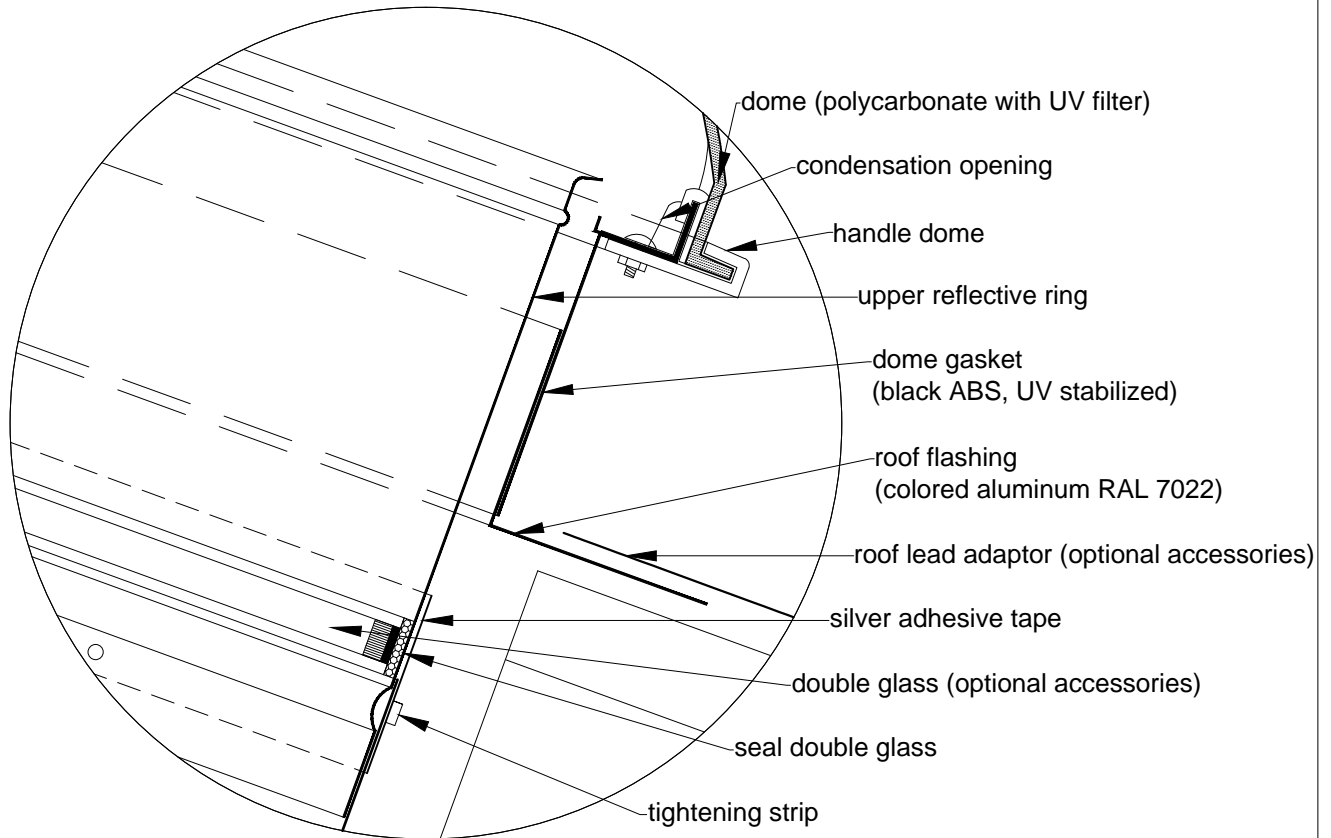

DRAWING NUMBER:

-

Light tunnel ALLUX 550 Flexi - sloping roof - details

detail A

detail B

double ceiling diffuser (PMMA clear + prismatic) with rubber seal

0 0.1m

TECHNICAL DRAWING ALLUX