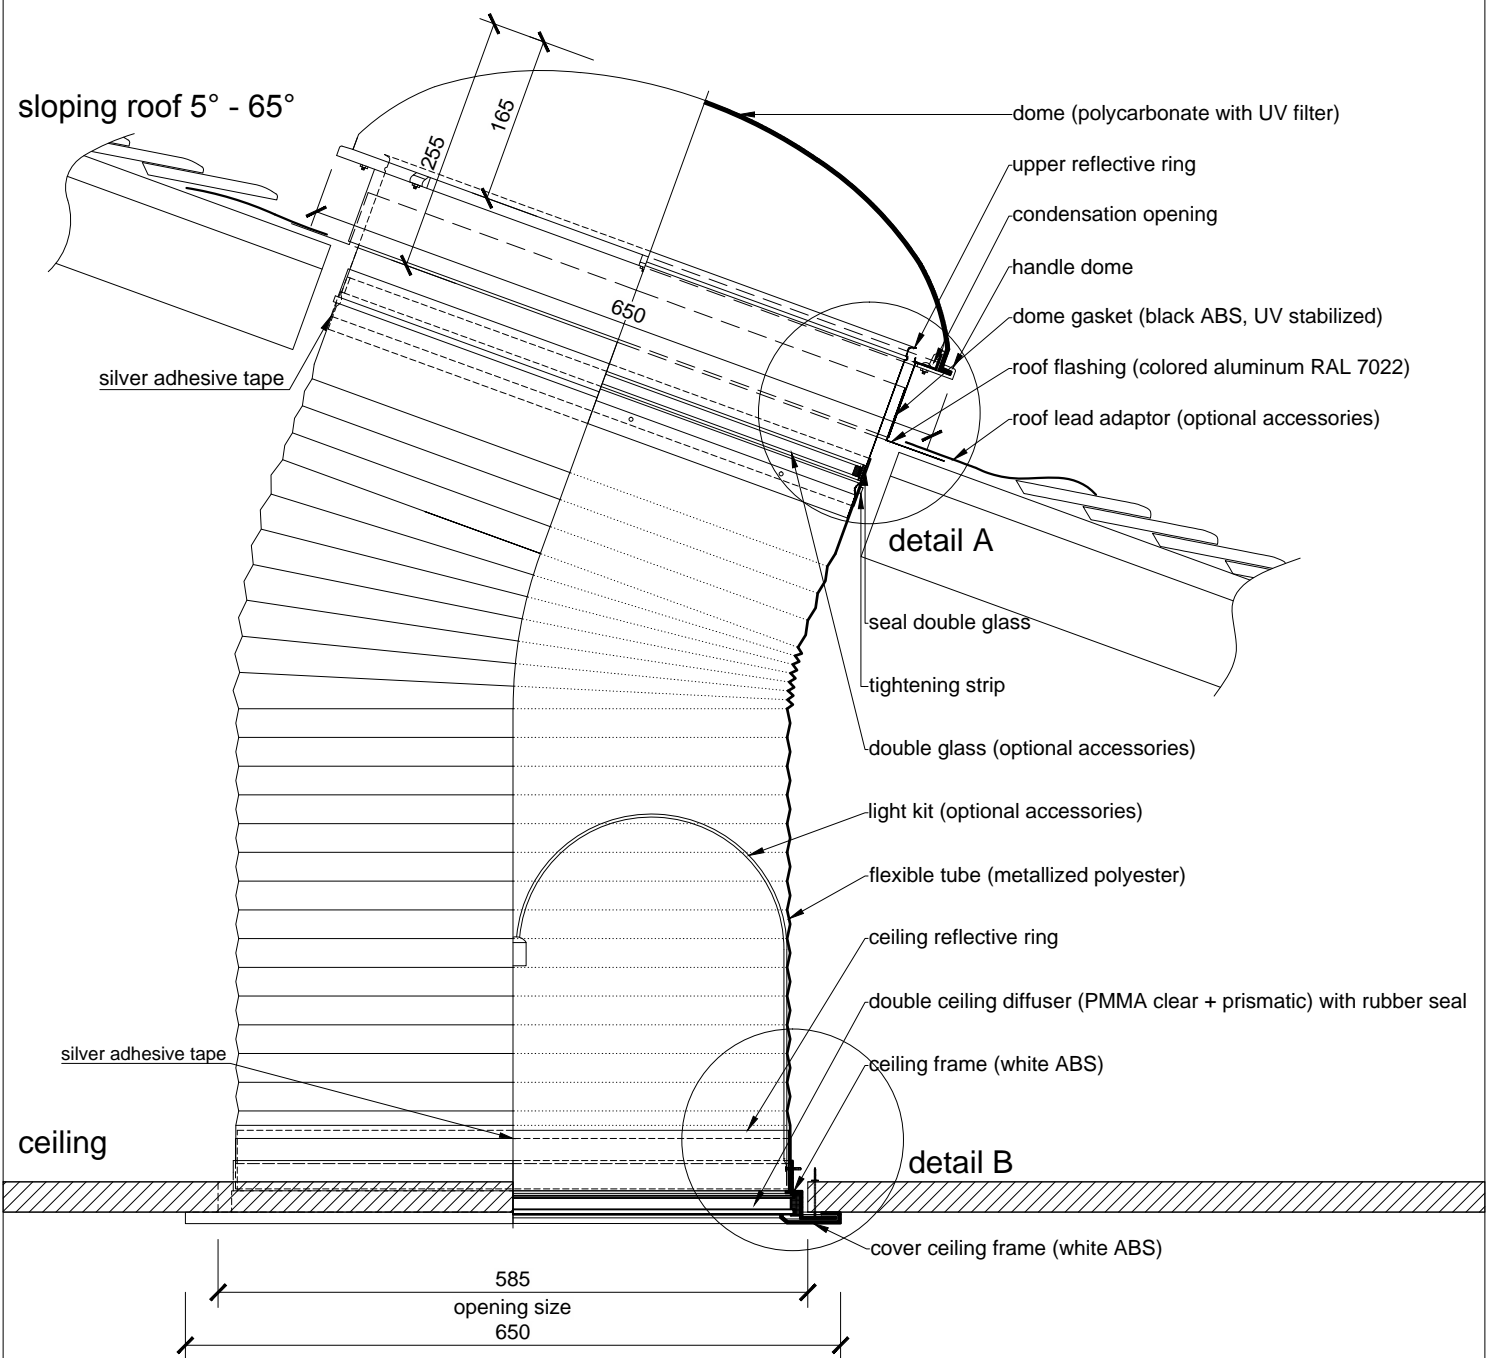

Light tunnel ALLUX 550 Flexi - sloping roof

0 0.40m

ALLUX®

TECHNICAL DRAWING ALLUX

ALLUX - STAV, spol. s r.o.
phone: +420 281 865 636
mail: info@allux.cz
web: www.svetlovod.cz/en/
Prague, Czech Republic

DRAWING CONTENT:

Light tunnel ALLUX 550 Flexi - sloping roof

PREPARED:

ALLUX - STAV s.r.o.

FORMAT:

1 x A4

DATE:

01/2015

SCALE:

1:7.5

DRAWING NUMBER:

-