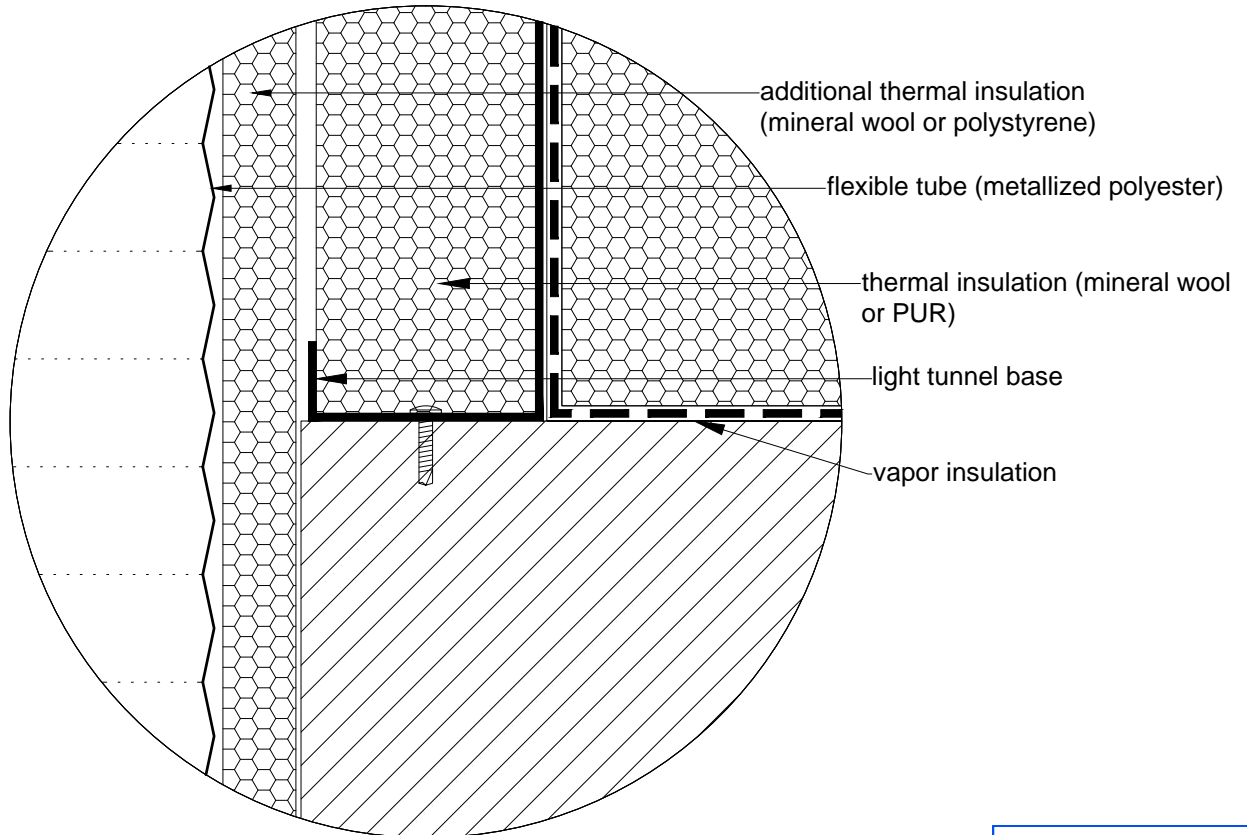

SCALE:

1:7.5

DRAWING NUMBER:

-

Light tunnel ALLUX 550 Flexi - flat roof - details

detail A

detail B

0 0.1m

FORMAT:

1 x A4

DATE:

01/2015

SCALE:

1:2

DRAWING NUMBER:

-