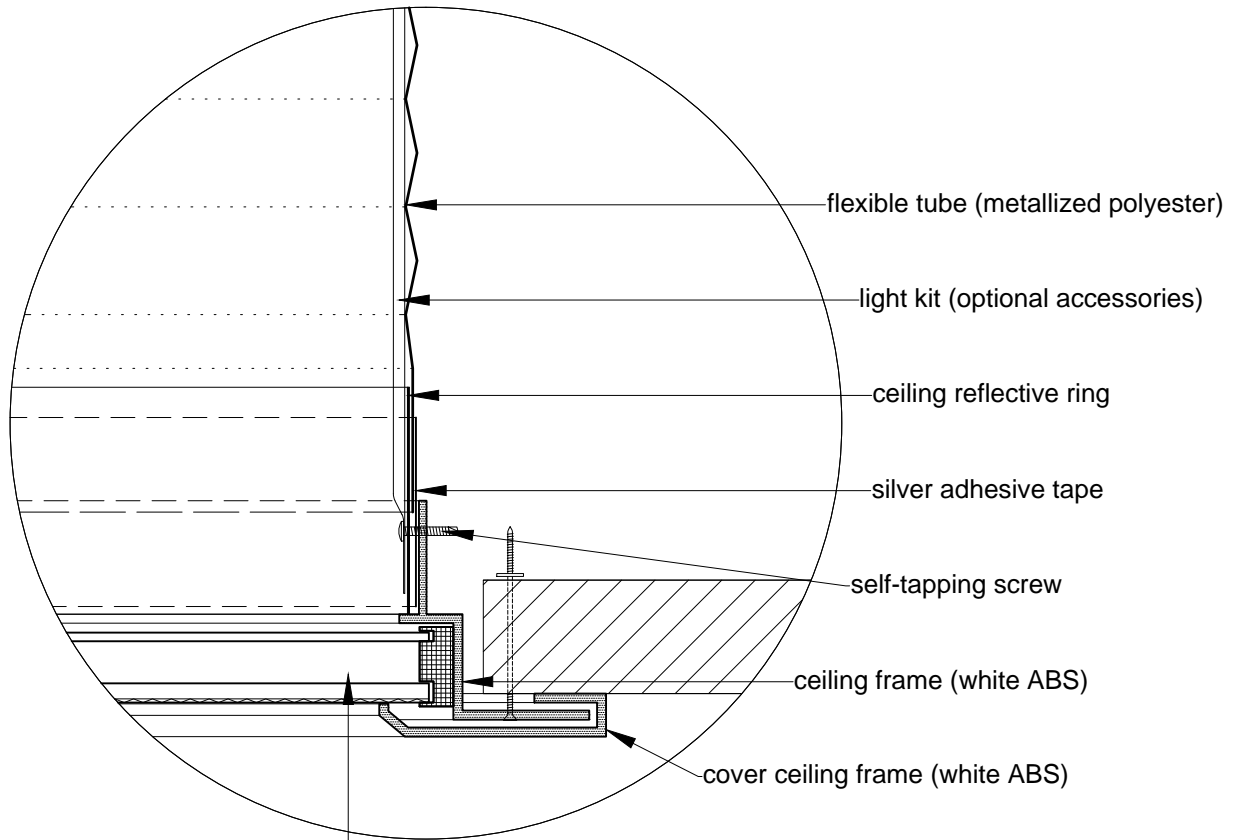

DRAWING NUMBER:

-

Light tunnel ALLUX 550 Flexi - flat roof - details

detail C

double ceiling diffuser
(PMMA clear + prismatic) with rubber seal

0 0.1m

ALLUX[®]

TECHNICAL DRAWING ALLUX

FORMAT:

1 x A4

DATE:

01/2015

SCALE:

1:2

DRAWING NUMBER:

-