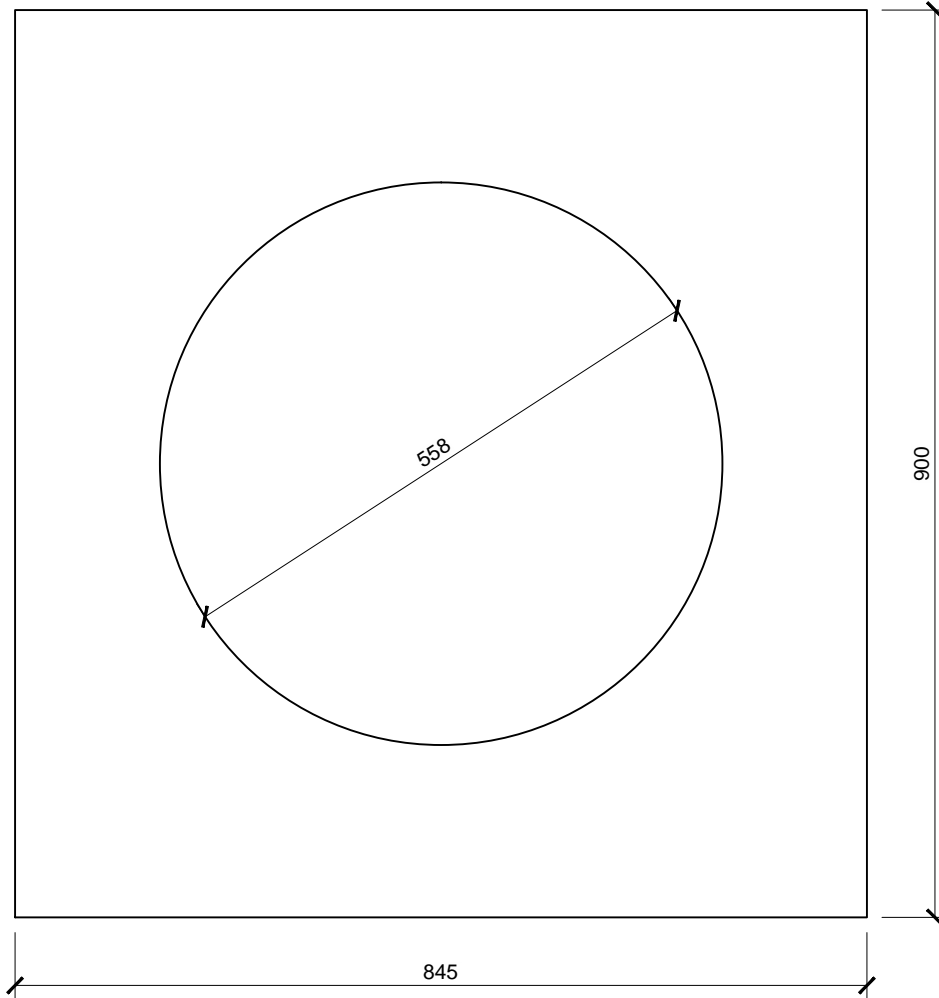

Light tunnel ALLUX 550 Flexi - flat roof - metal sheet

roof flashing (colored aluminum RAL 7022)

colored aluminum RAL 7022 (roof mounted)

BUILDING READINESS TO FLAT ROOF:

- max. outer dimensions of the light tunnel base 800 x 860 mm
- light tunnel base height 300/600 mm above the supporting roof

0 0.40m

ALLUX®

TECHNICAL DRAWING ALLUX

ALLUX - STAV, spol. s r.o.
phone: +420 281 865 636
mail: info@allux.cz
web: www.svetlovod.cz/en/
Prague, Czech Republic

DRAWING CONTENT:

Light tunnel ALLUX 550 Flexi - flat roof - metal sheet

PREPARED:

ALLUX - STAV s.r.o.

FORMAT:

1 x A4

DATE:

01/2015

SCALE:

1:7.5

DRAWING NUMBER:

-