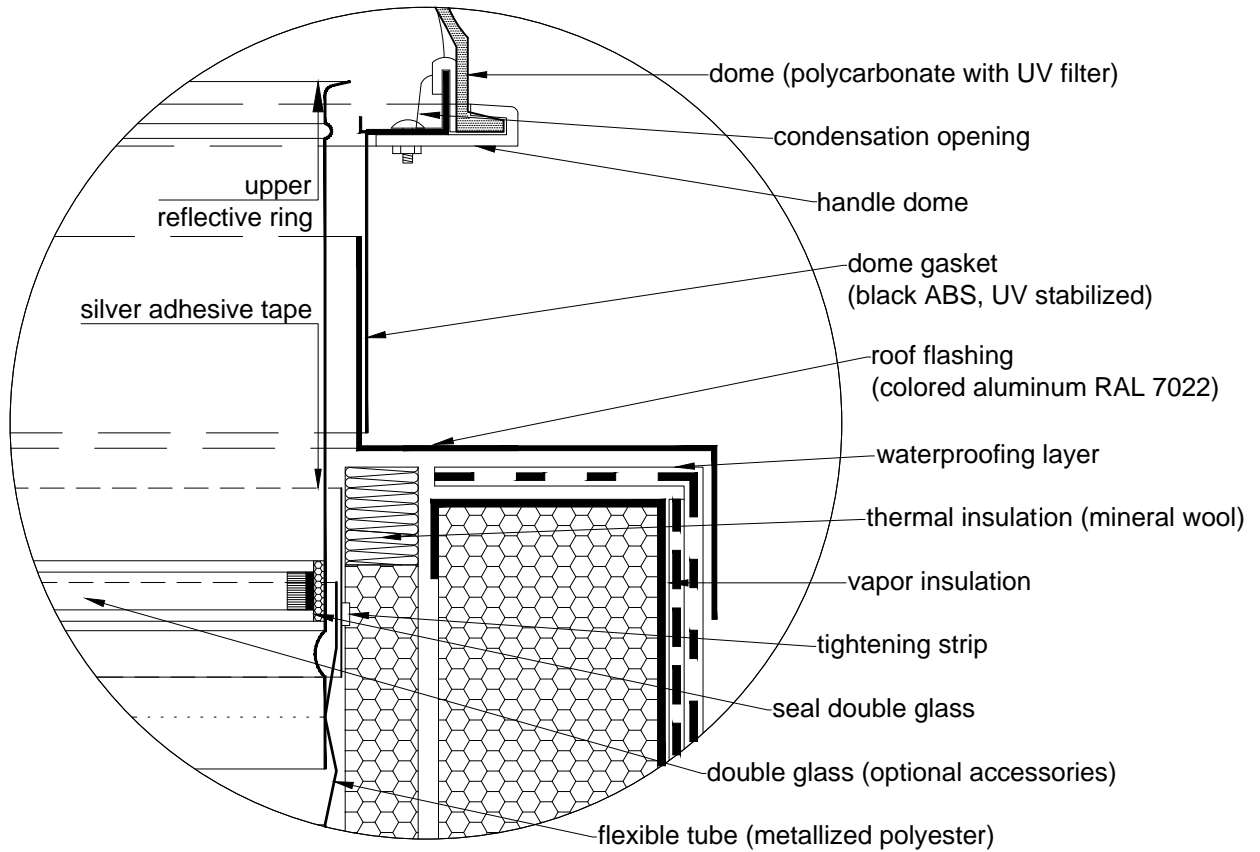

SCALE:

1:7.5

DRAWING NUMBER:

-

Light tunnel ALLUX 550 Flexi - flat roof - details

detail A

detail B

0 0.1m