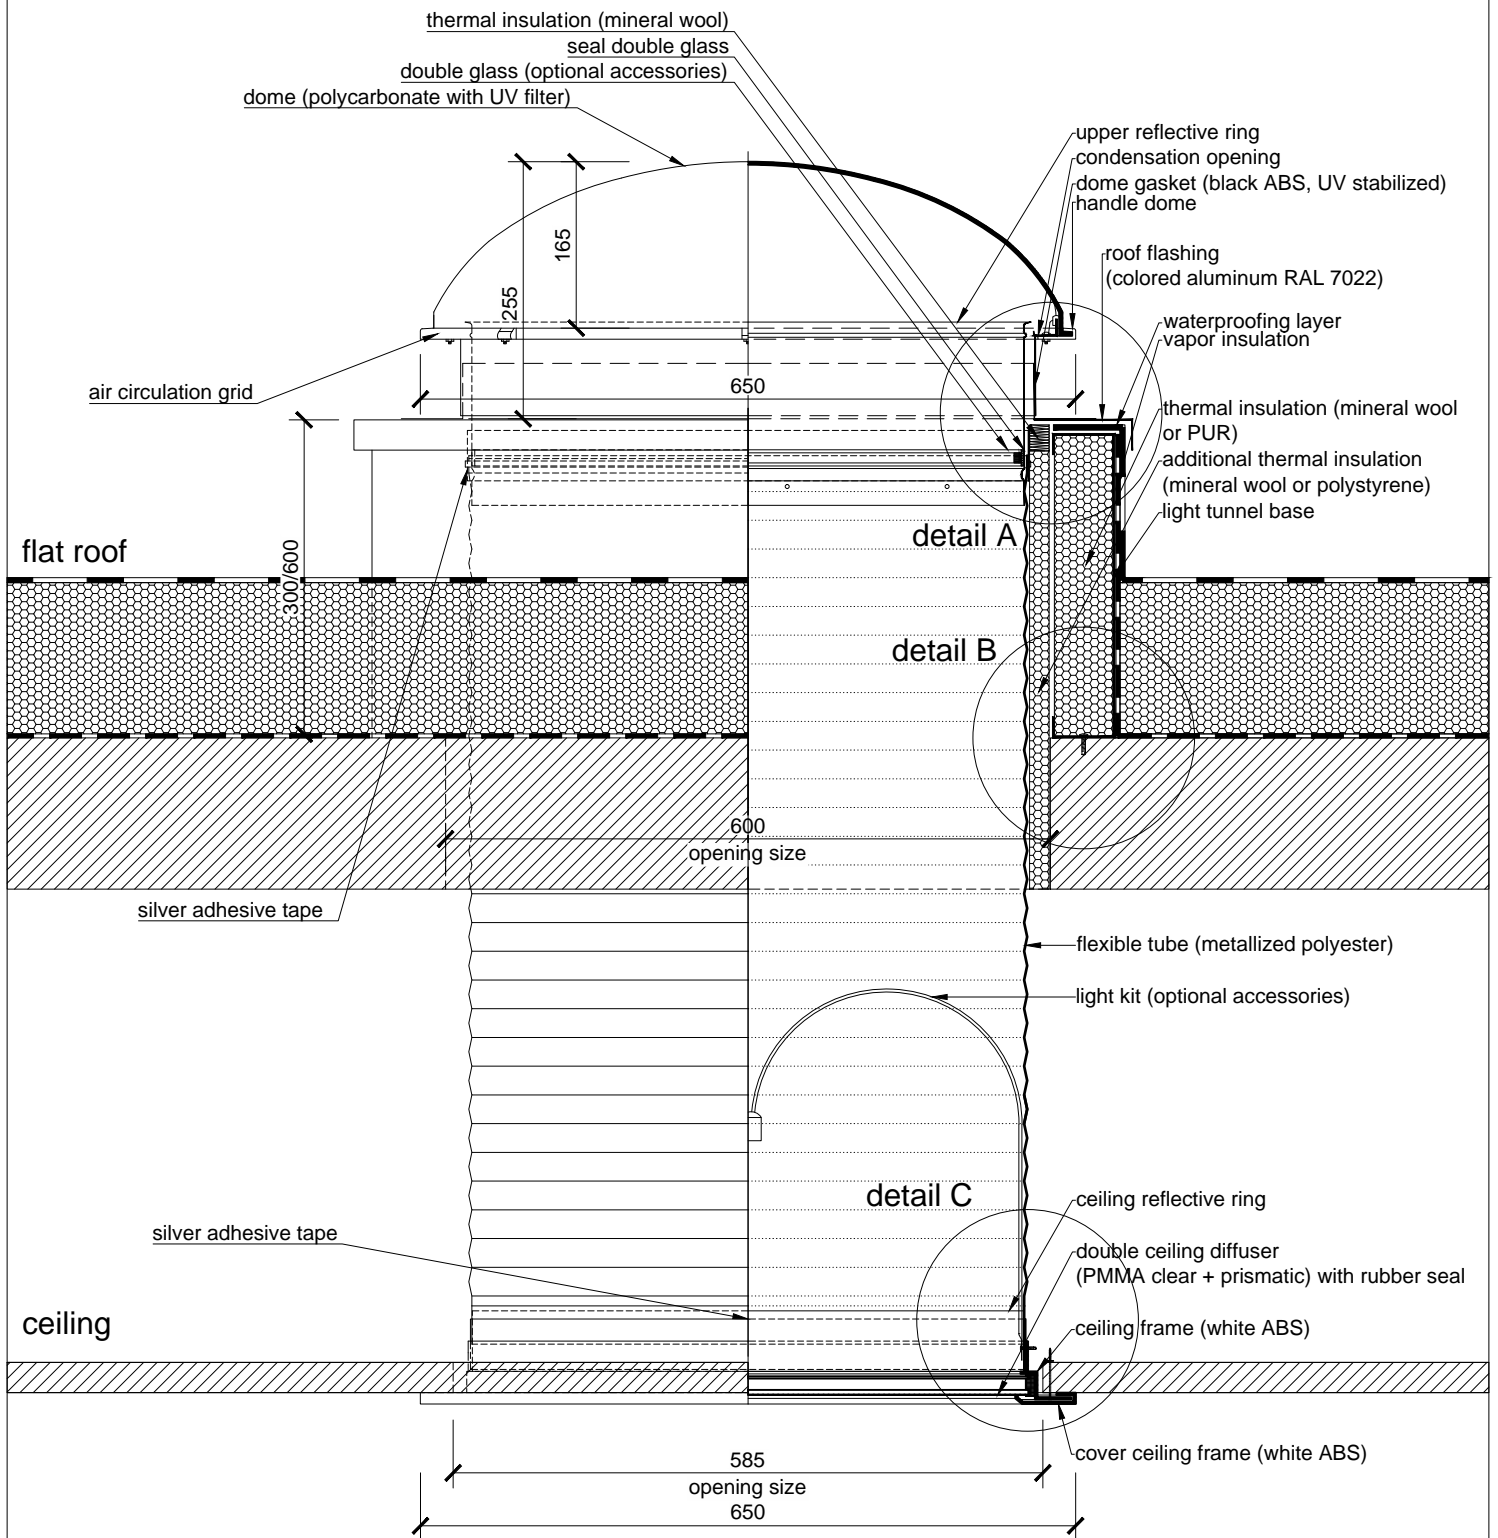

Light tunnel ALLUX 550 Flexi - flat roof

0 0.40m

ALLUX®

TECHNICAL DRAWING ALLUX

DRAWING CONTENT:

Light tunnel ALLUX 550 Flexi - flat roof

PREPARED:

ALLUX - STAV s.r.o.

FORMAT:

1 x A4

DATE:

01/2015

SCALE:

1:7.5

DRAWING NUMBER:

-