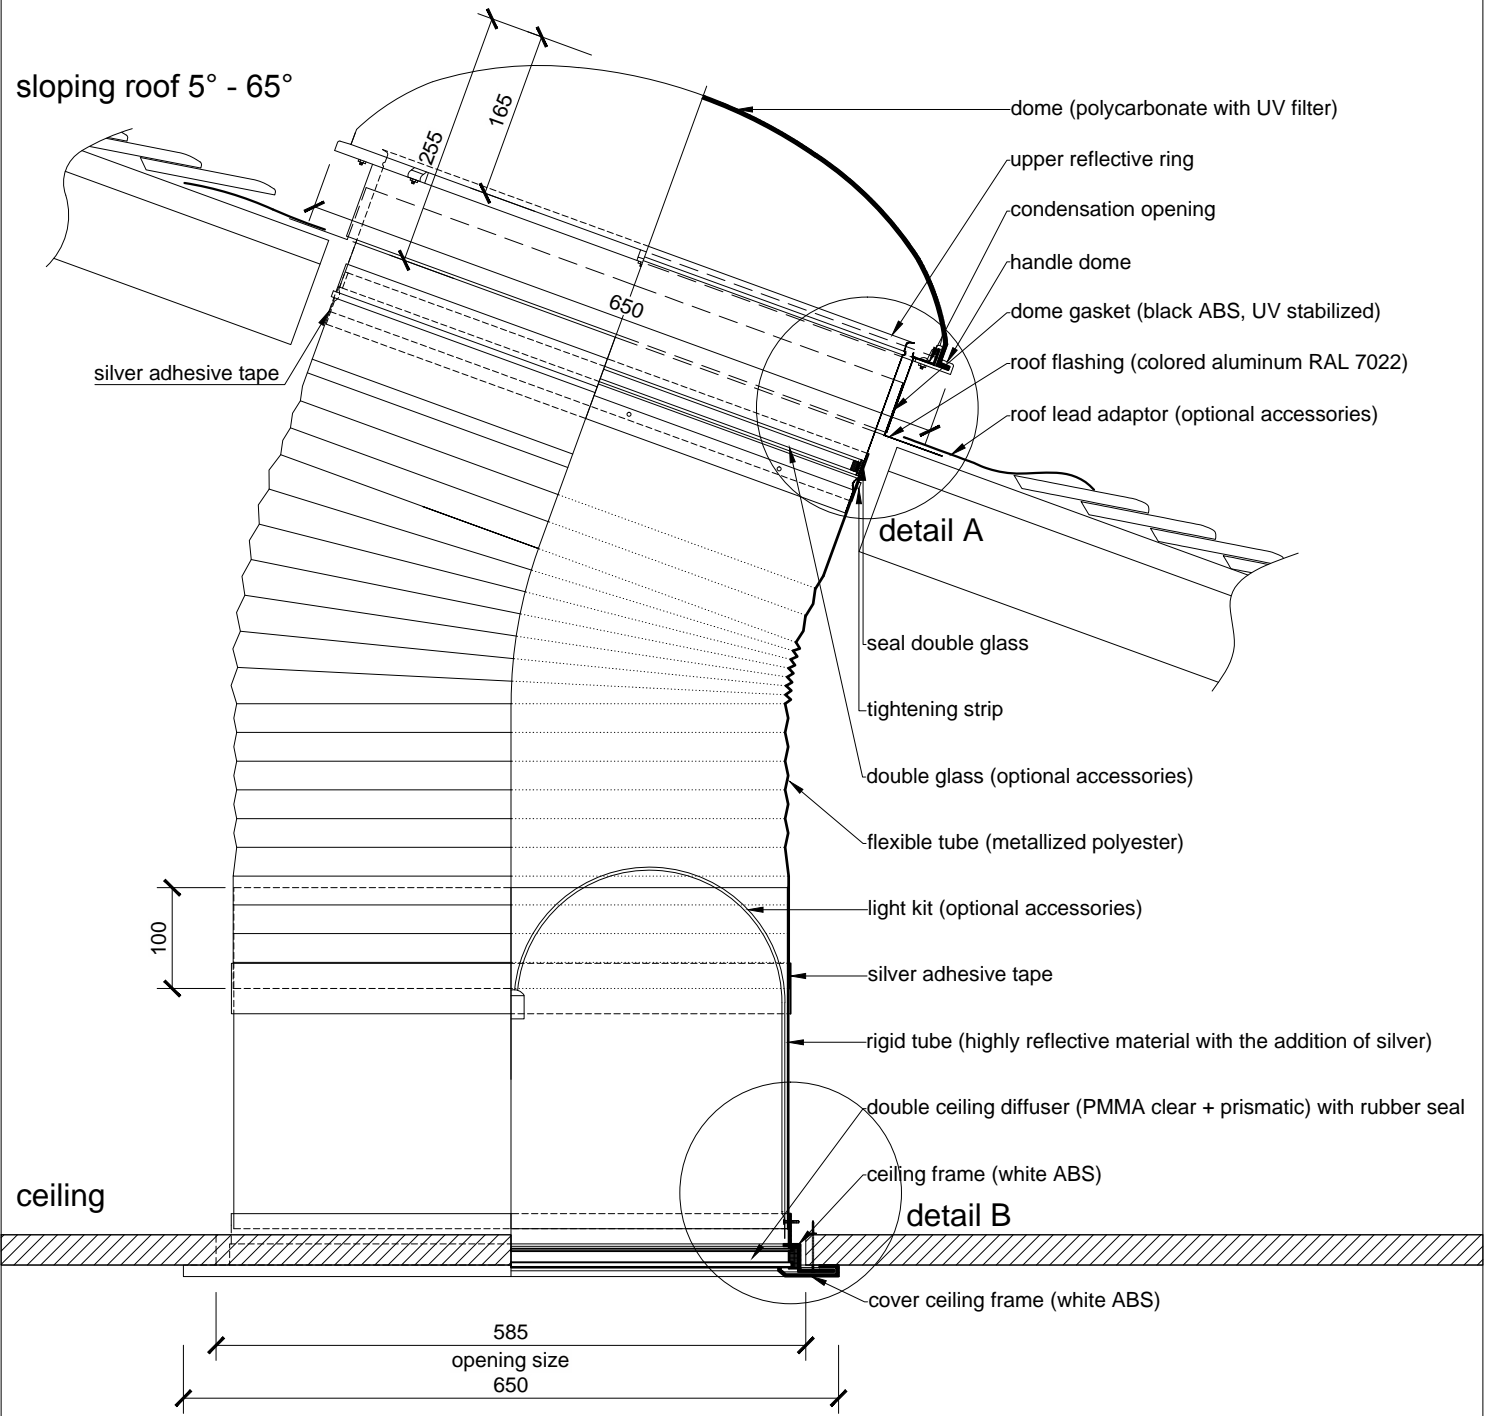

# Light tunnel ALLUX 550 Combi - sloping roof

<b>TECHNICAL DRAWING ALLUX</b>		ALLUX - STAV, spol. s r.o. phone: +420 281 865 636 mail: info@allux.cz web: www.svetlovod.cz/en/ Prague, Czech Republic	
		PREPARED: ALLUX - STAV s.r.o.	FORMAT: 1 x A4
DRAWING CONTENT: Light tunnel ALLUX 550 Combi - sloping roof	DATE: 01/2015	SCALE: 1:7.5	DRAWING NUMBER: -

# Light tunnel ALLUX 550 Combi - sloping roof - metal sheet

roof flashing (colored aluminum RAL 7022)

colored aluminum RAL 7022 (roof mounted)

0 0.40m

**ALLUX**<sup>®</sup>