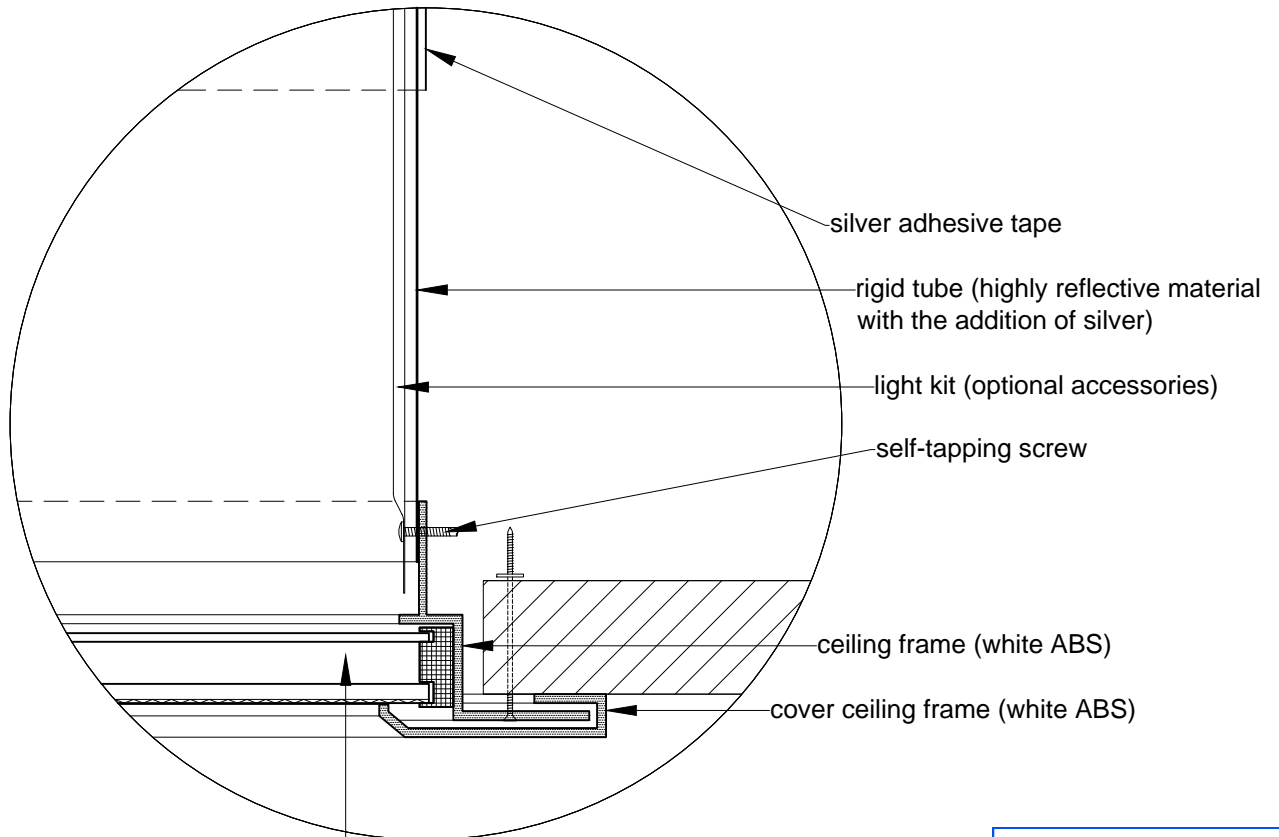

DRAWING NUMBER:

-

# Light tunnel ALLUX 550 Combi - sloping roof - details

detail A

detail B

double ceiling diffuser  
(PMMA clear + prismatic) with rubber seal

0 0.1m