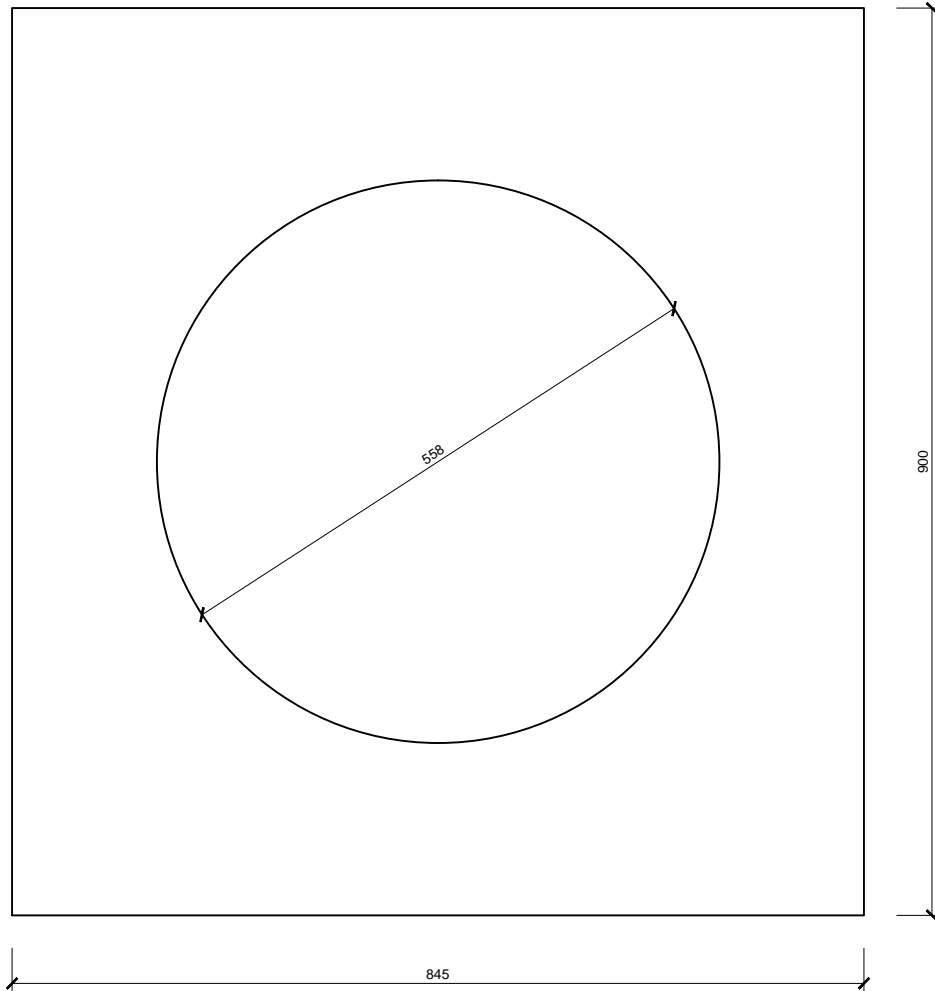

# Light tunnel ALLUX 550 Combi - sloping roof

<b>TECHNICAL DRAWING ALLUX</b>		ALLUX - STAV, spol. s r.o. phone: +420 281 865 636 mail: info@allux.cz web: www.svetlovod.cz/en/ Prague, Czech Republic	
		PREPARED: ALLUX - STAV s.r.o.	FORMAT: 1 x A4
DRAWING CONTENT: Light tunnel ALLUX 550 Combi - sloping roof	DATE: 01/2015	SCALE: 1:7.5	DRAWING NUMBER: -

# Light tunnel ALLUX 550 Combi - sloping roof - metal sheet

roof flashing (colored aluminum RAL 7022)

colored aluminum RAL 7022 (roof mounted)

0 0.40m

**ALLUX**<sup>®</sup>