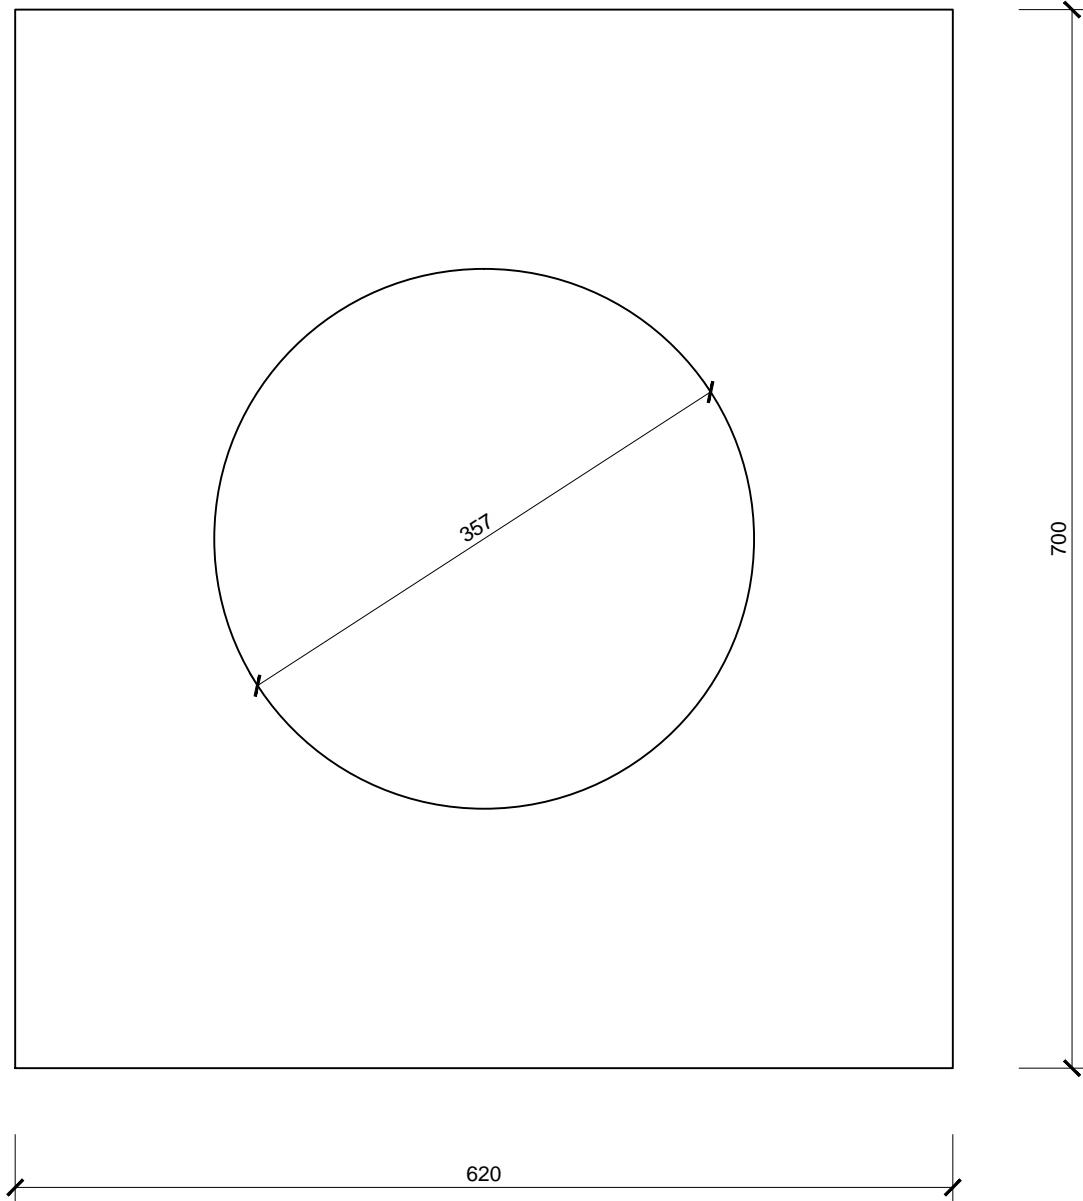

DRAWING CONTENT:

Light tunnel ALLUX 350 Flexi - sloping roof

PREPARED:

ALLUX - STAV s.r.o.

FORMAT:

1 x A4

DATE:

01/2015

SCALE:

1:5

DRAWING NUMBER:

-

Light tunnel ALLUX 350 Flexi - sloping roof - metal sheet

roof flashing (colored aluminum RAL 7022)

colored aluminum RAL 7022 (roof mounted)

0 0.25m

DRAWING NUMBER:

-

Light tunnel ALLUX 350 Flexi - sloping roof - details

detail A

detail B

double ceiling diffuser (PMMA clear + prismatic) with rubber seal

0 0.1m

TECHNICAL DRAWING ALLUX