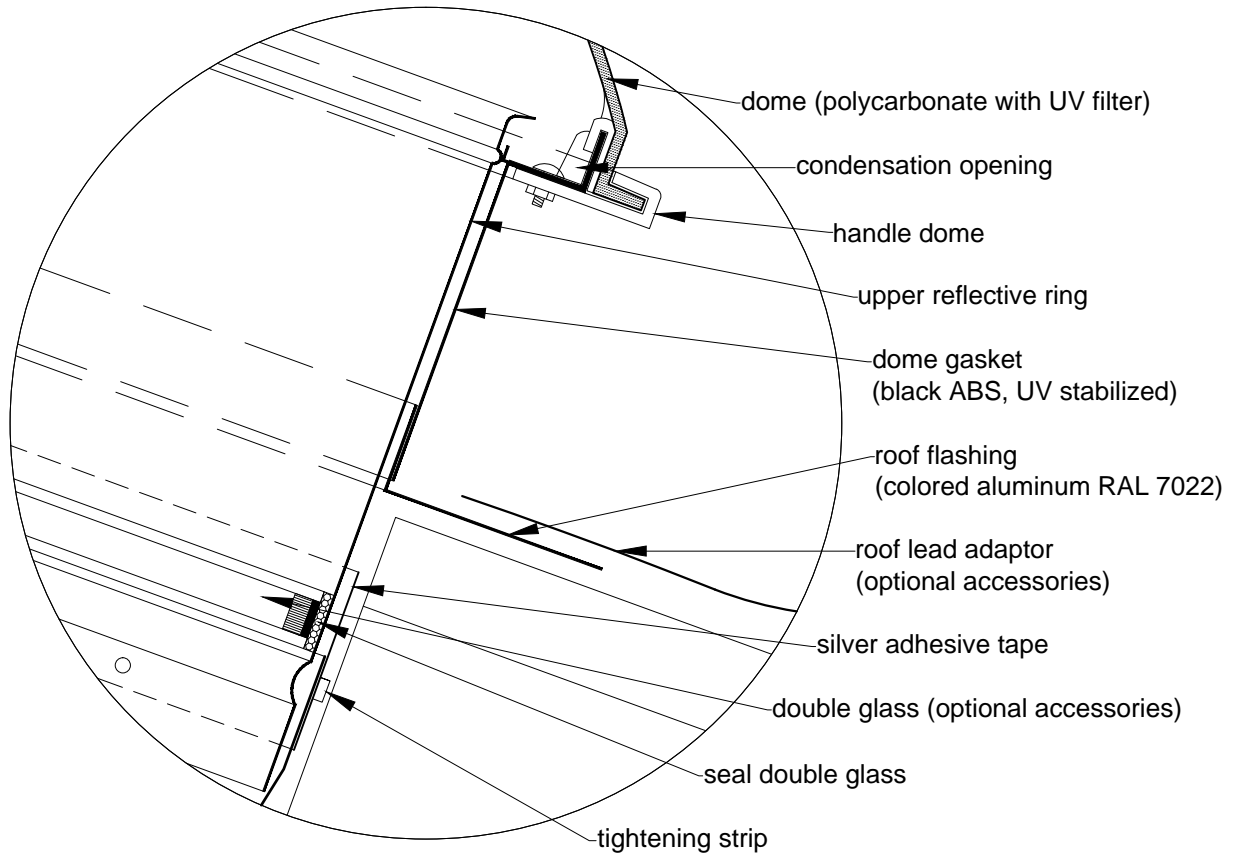

DRAWING NUMBER:

-

Light tunnel ALLUX 350 Flexi - sloping roof - details

detail A

detail B

double ceiling diffuser (PMMA clear + prismatic) with rubber seal

0 0.1m

TECHNICAL DRAWING ALLUX