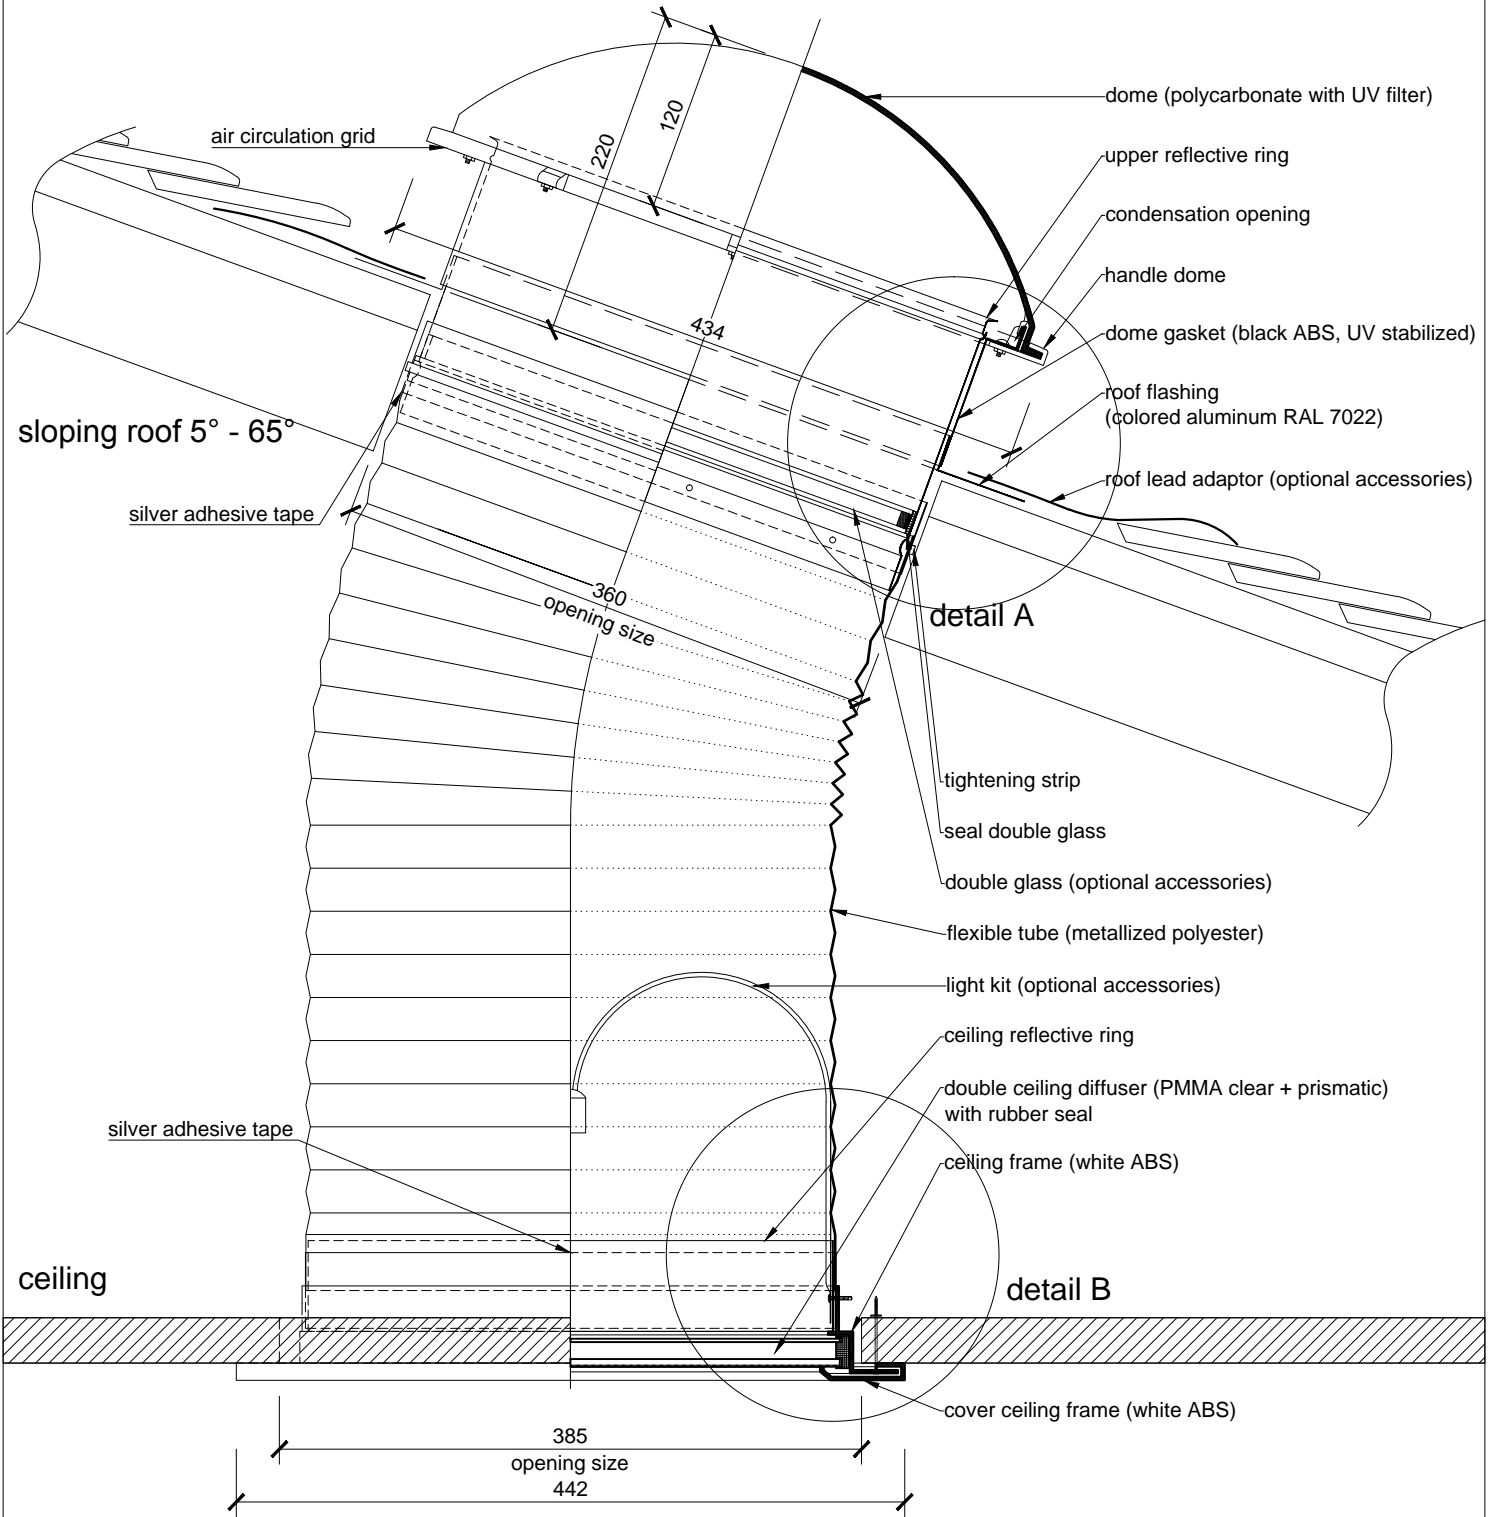

Light tunnel ALLUX 350 Flexi - sloping roof

0 0.25m

ALLUX®

TECHNICAL DRAWING ALLUX

ALLUX - STAV, spol. s r.o.
phone: +420 281 865 636
mail: info@allux.cz
web: www.svetlovod.cz/en/
Prague, Czech Republic

DRAWING CONTENT:

Light tunnel ALLUX 350 Flexi - sloping roof

PREPARED:

ALLUX - STAV s.r.o.

FORMAT:

1 x A4

DATE:

01/2015

SCALE:

1:5

DRAWING NUMBER:

-