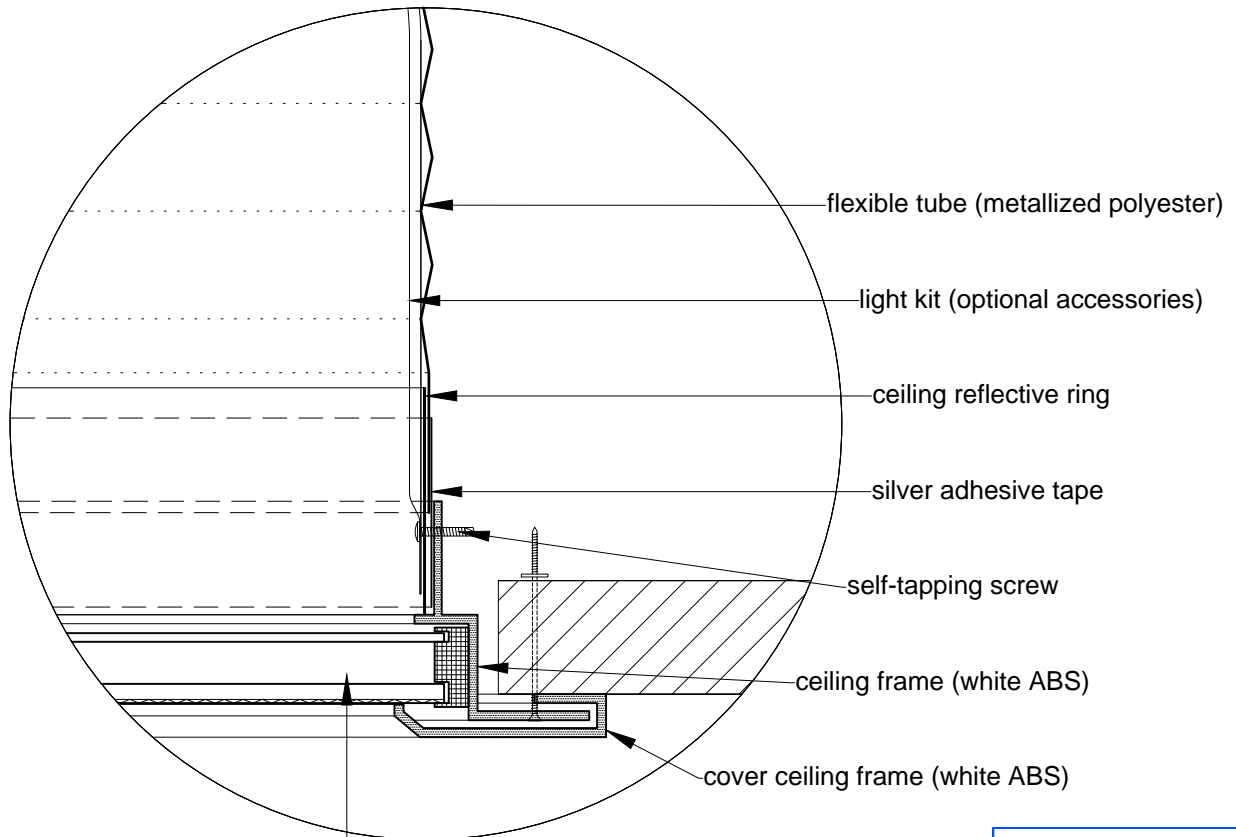

DRAWING NUMBER:

-

Light tunnel ALLUX 350 Flexi - sloping roof - details

detail A

detail B

double ceiling diffuser (PMMA clear + prismatic) with rubber seal

0 0.1m

TECHNICAL DRAWING ALLUX