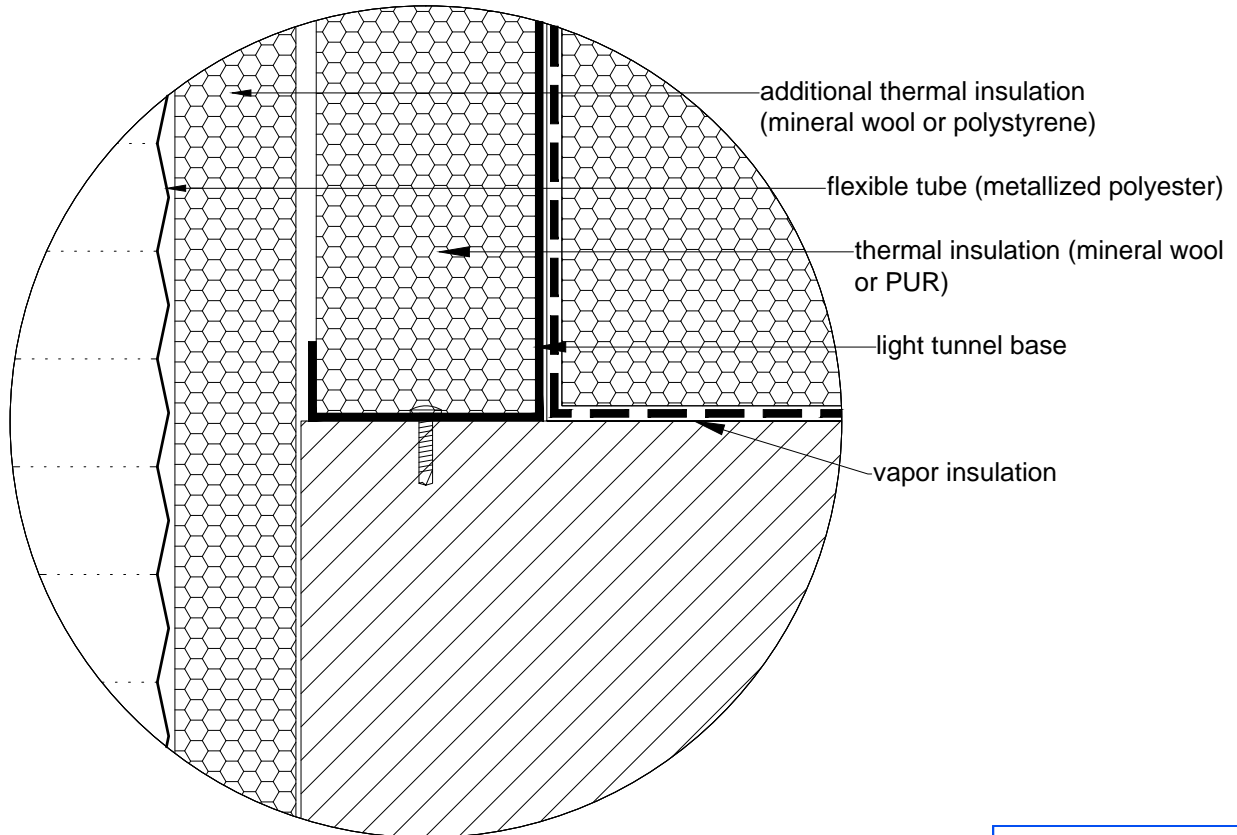

DRAWING NUMBER:

-

Light tunnel ALLUX 350 Flexi - flat roof - details

detail A

detail B

0 0.1m

ALLUX[®]

TECHNICAL DRAWING ALLUX

SCALE:

1:2

DRAWING NUMBER:

-