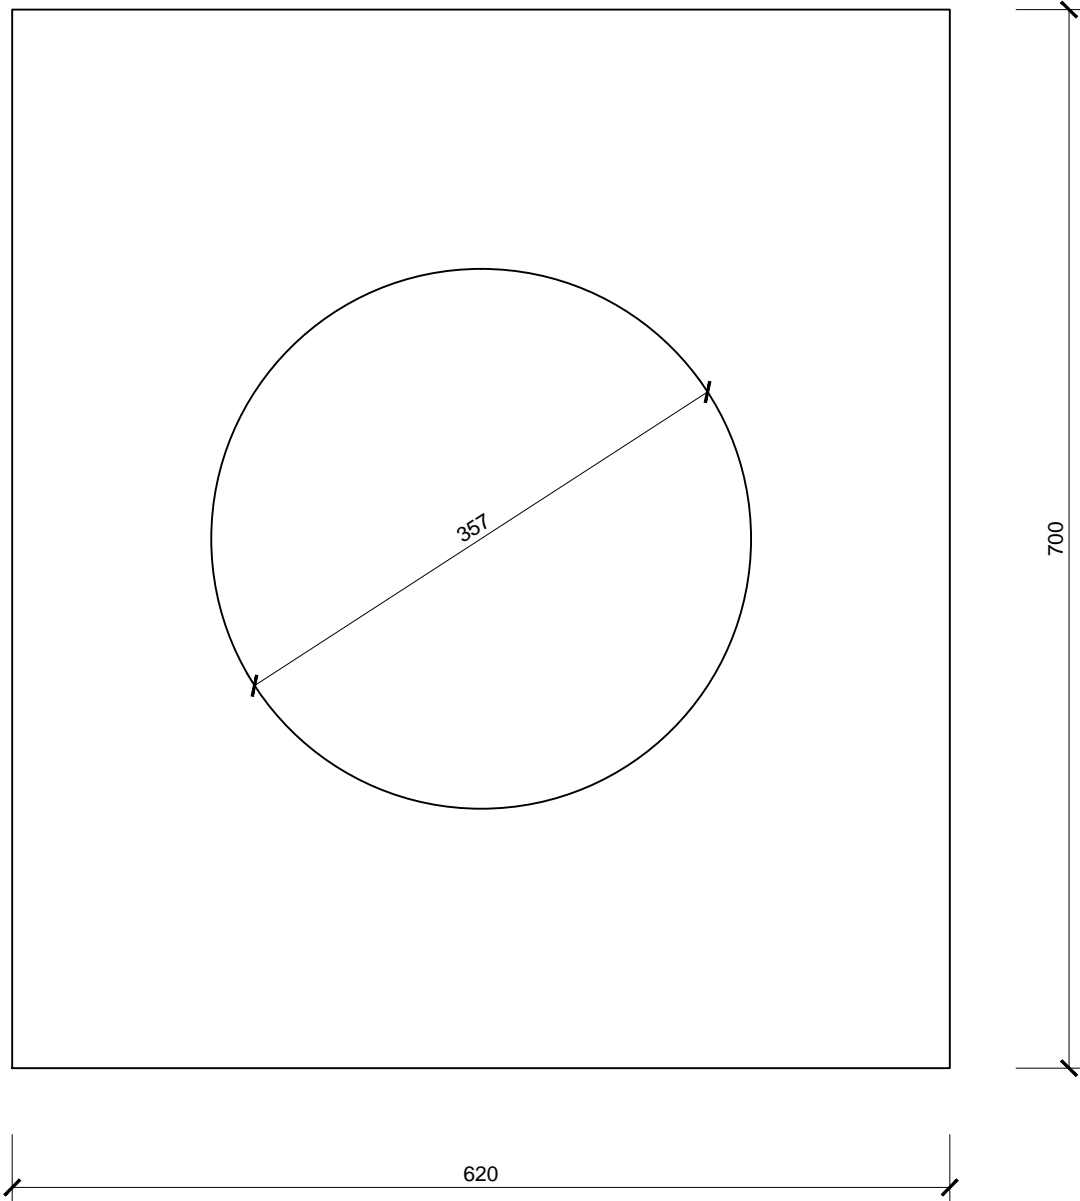

1:5

DRAWING NUMBER:

-

Light tunnel ALLUX 350 Flexi - flat roof - metal sheet

roof flashing (colored aluminum RAL 7022)

colored aluminum RAL 7022 (roof mounted)

BUILDING READINESS TO FLAT ROOF:

- max. outer dimensions of the light tunnel base 580 x 660 mm
- light tunnel base height 300/600 mm above the supporting roof

DRAWING NUMBER:

-

Light tunnel ALLUX 350 Flexi - flat roof - details

detail A

detail B

0 0.1m

ALLUX[®]

TECHNICAL DRAWING ALLUX

FORMAT:

1 x A4

DATE:

01/2015

SCALE:

1:2

DRAWING NUMBER:

-

SCALE:

1:2

DRAWING NUMBER:

-