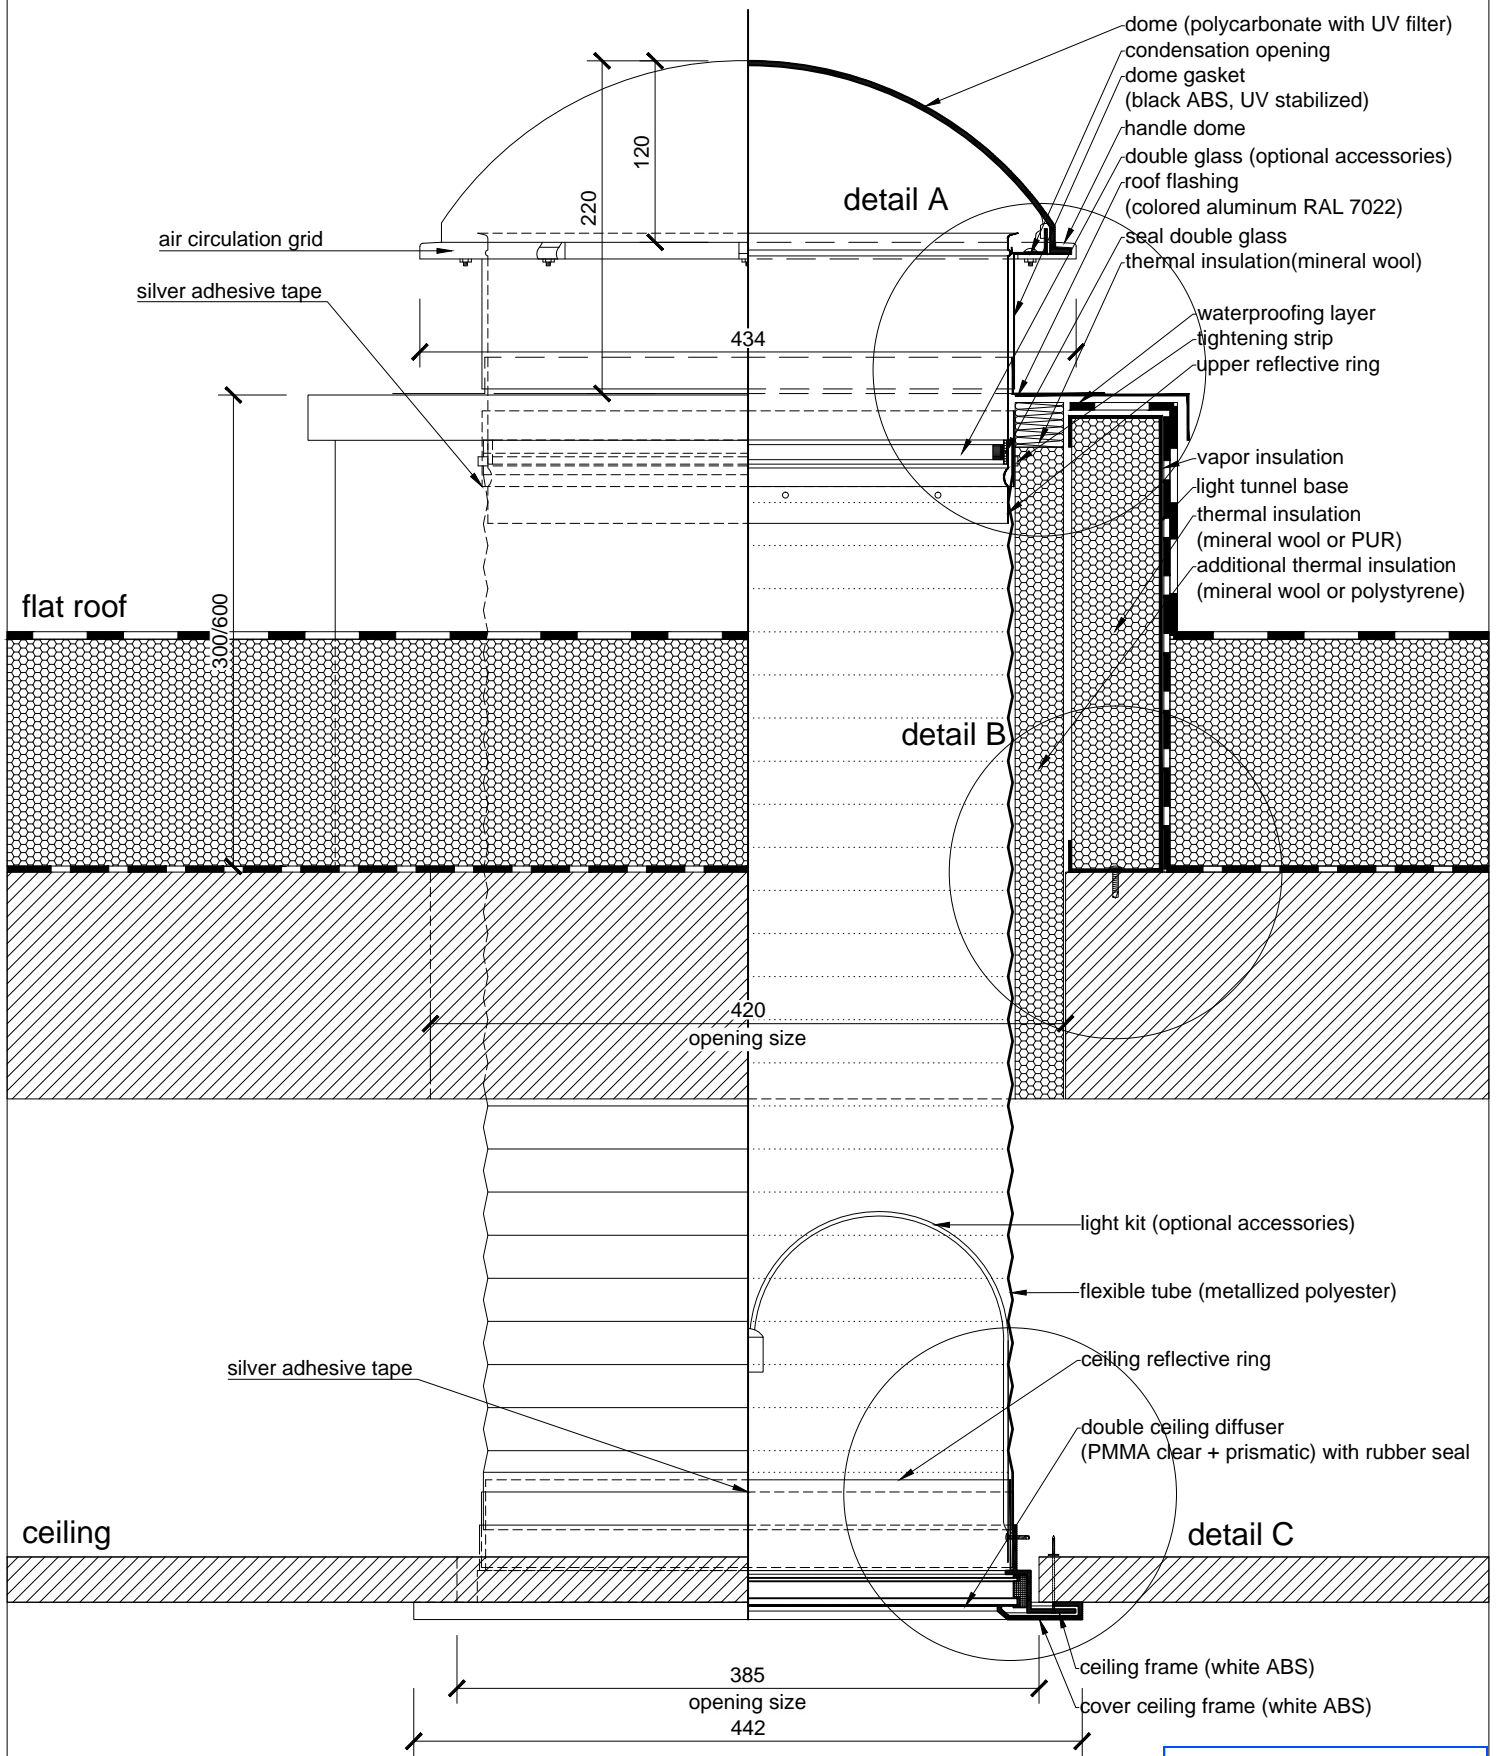

Light tunnel ALLUX 350 Flexi - flat roof

0 0.25m

ALLUX®

TECHNICAL DRAWING ALLUX

ALLUX - STAV, spol. s r.o.
phone: +420 281 865 636
mail: info@allux.cz
web: www.svetlovod.cz/en/
Prague, Czech Republic

DRAWING CONTENT:

Light tunnel ALLUX 350 Flexi - flat roof

PREPARED:

ALLUX - STAV s.r.o.

FORMAT:

1 x A4

DATE:

01/2015

SCALE:

1:5

DRAWING NUMBER:

-