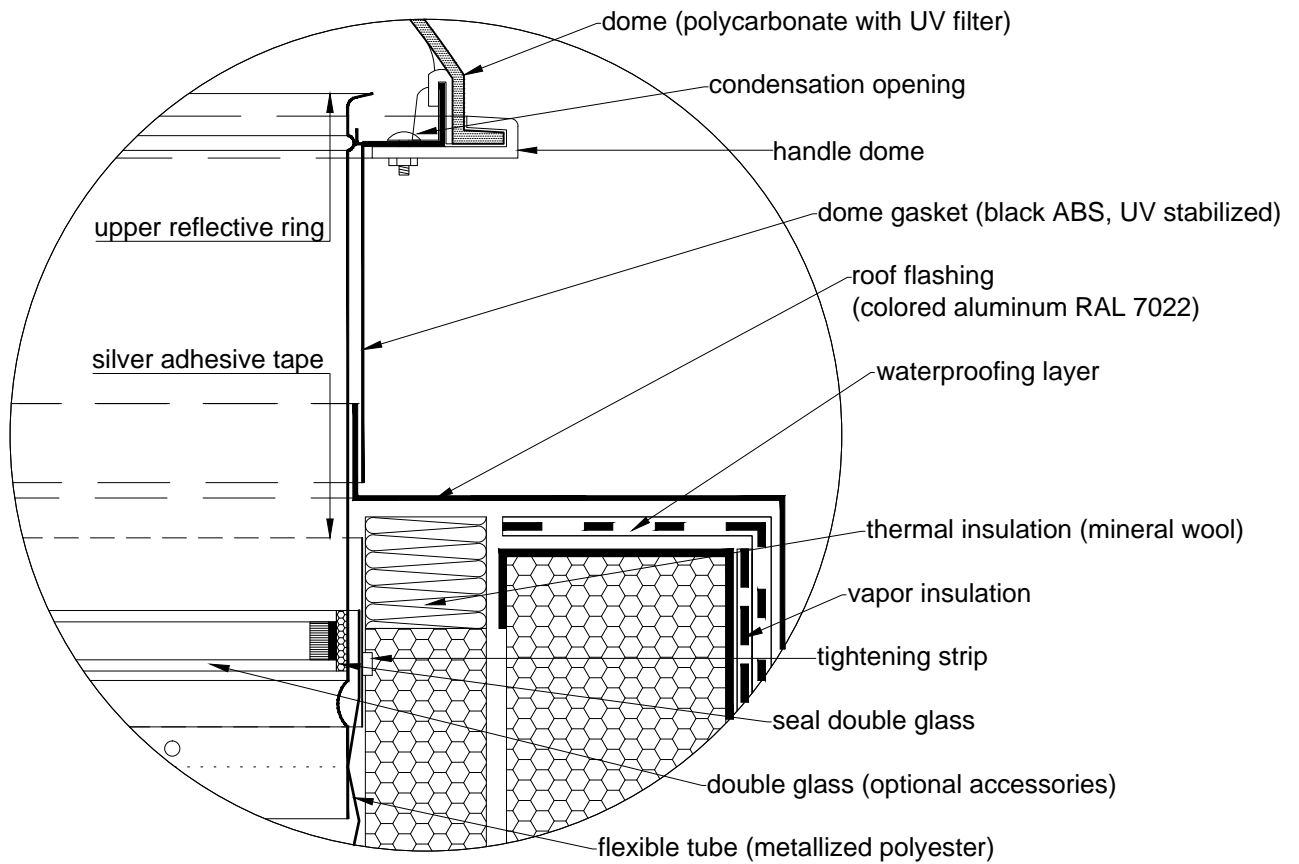

DRAWING NUMBER:

-

Light tunnel ALLUX 350 Flexi - flat roof - details

detail A

detail B

0 0.1m

ALLUX[®]

TECHNICAL DRAWING ALLUX