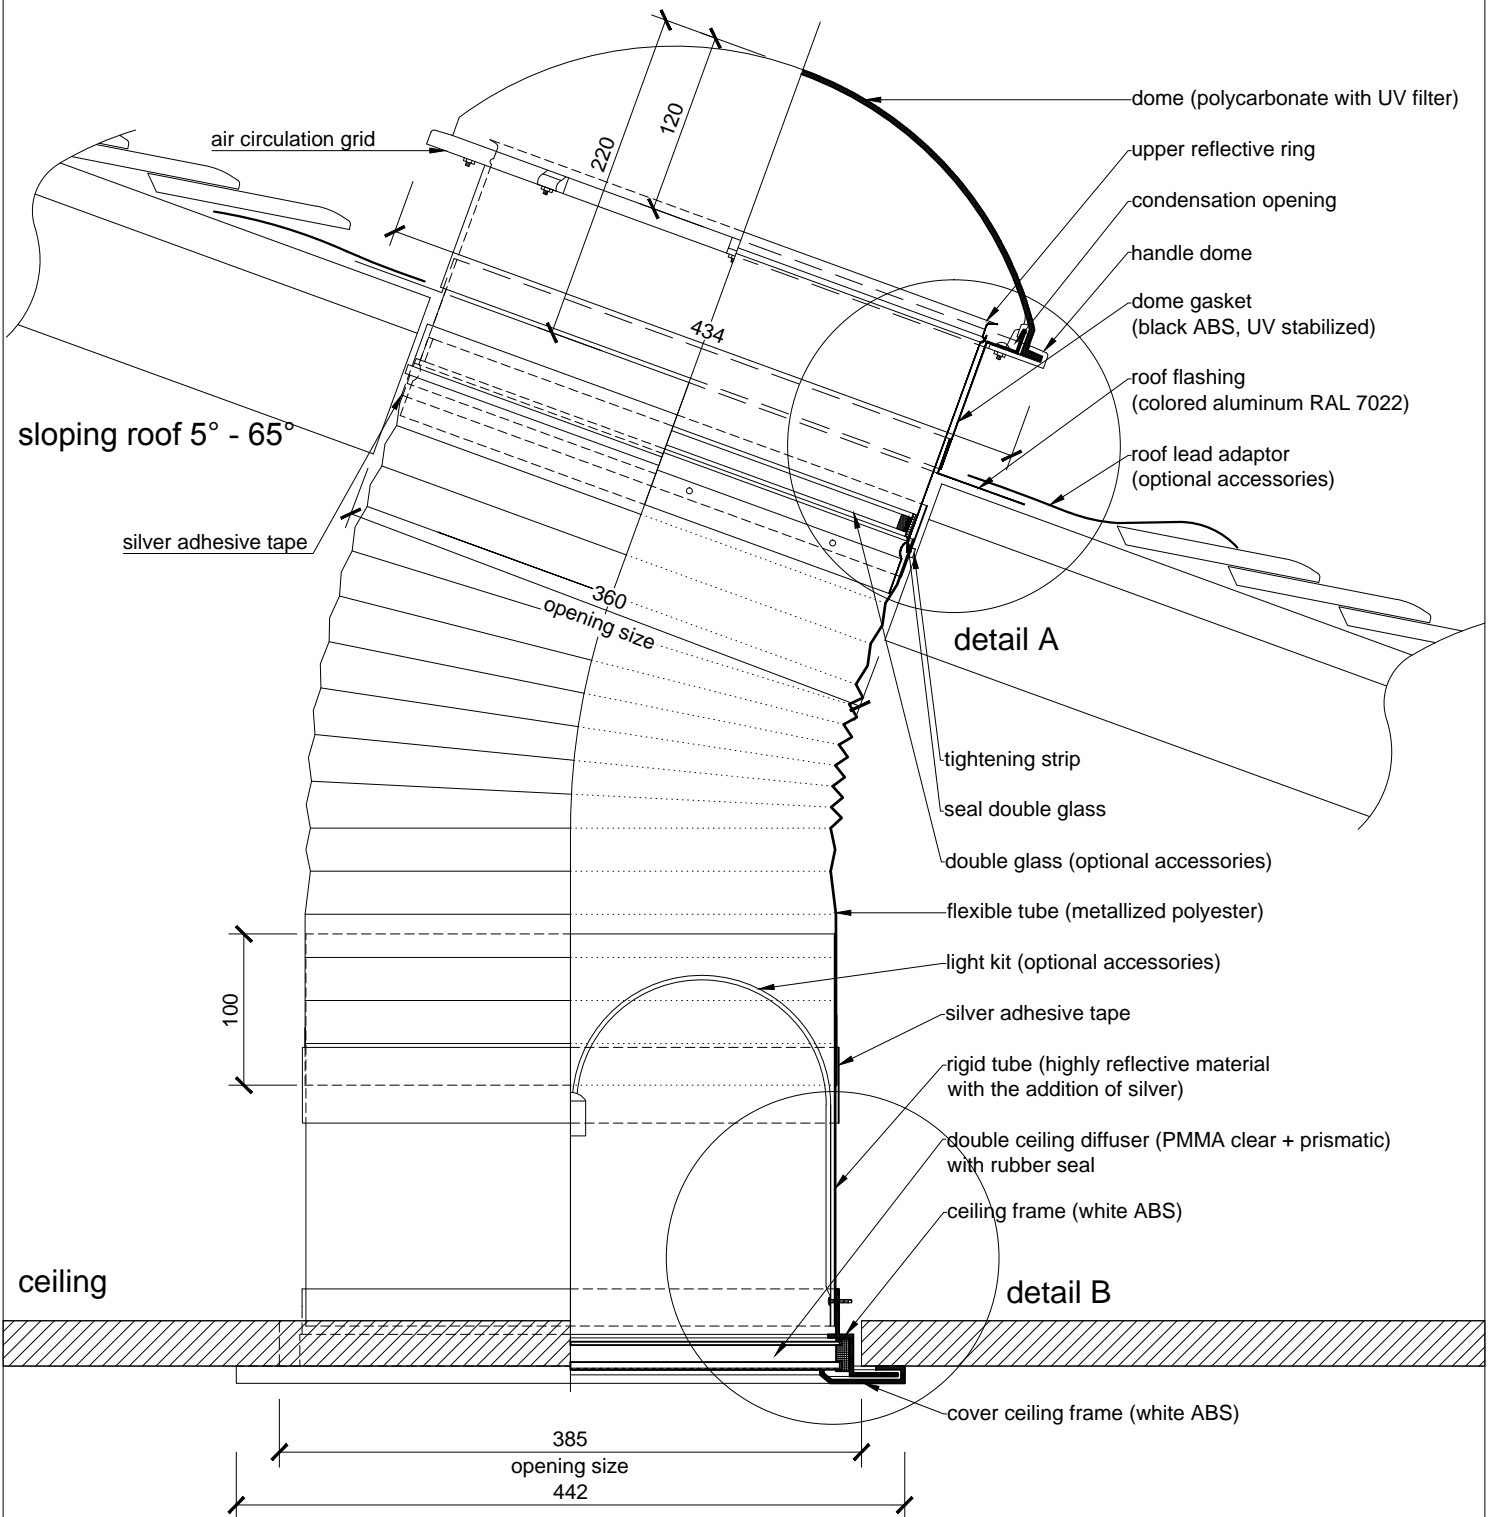

# Light tunnel ALLUX 350 Combi - sloping roof

0 0.25m

**ALLUX®**

DRAWING CONTENT:

Light tunnel ALLUX 350 Combi - sloping roof - metal sheet

PREPARED:

ALLUX - STAV s.r.o.

FORMAT:

1 x A4

DATE:

01/2015

SCALE:

1:5

DRAWING NUMBER:

-

DRAWING NUMBER:

-