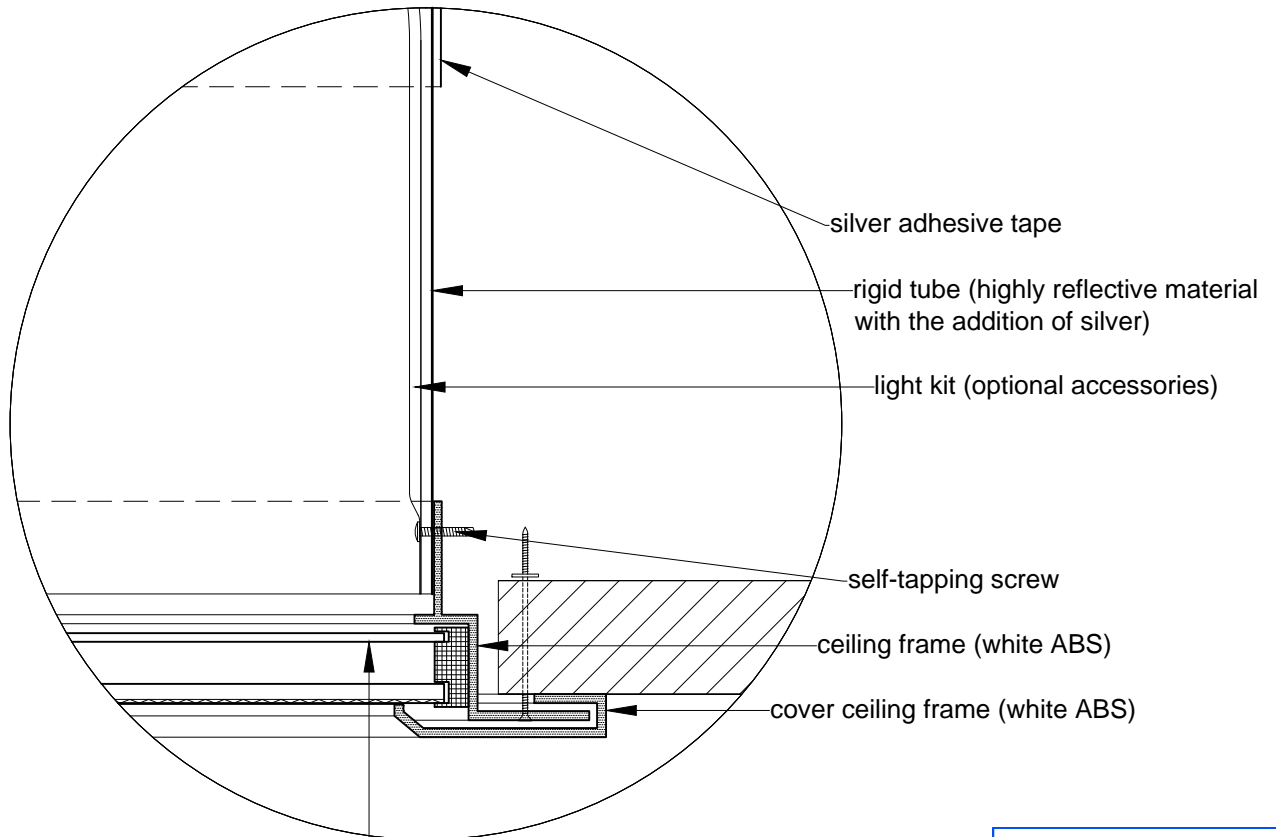

DRAWING CONTENT:

Light tunnel ALLUX 350 Combi - sloping roof - metal sheet

PREPARED:

ALLUX - STAV s.r.o.

FORMAT:

1 x A4

DATE:

01/2015

SCALE:

1:5

DRAWING NUMBER:

-

# Light tunnel ALLUX 350 Combi - sloping roof - details

detail A

detail B

double ceiling diffuser (PMMA clear + prismatic) with rubber seal

0 0.1m

**ALLUX**<sup>®</sup>