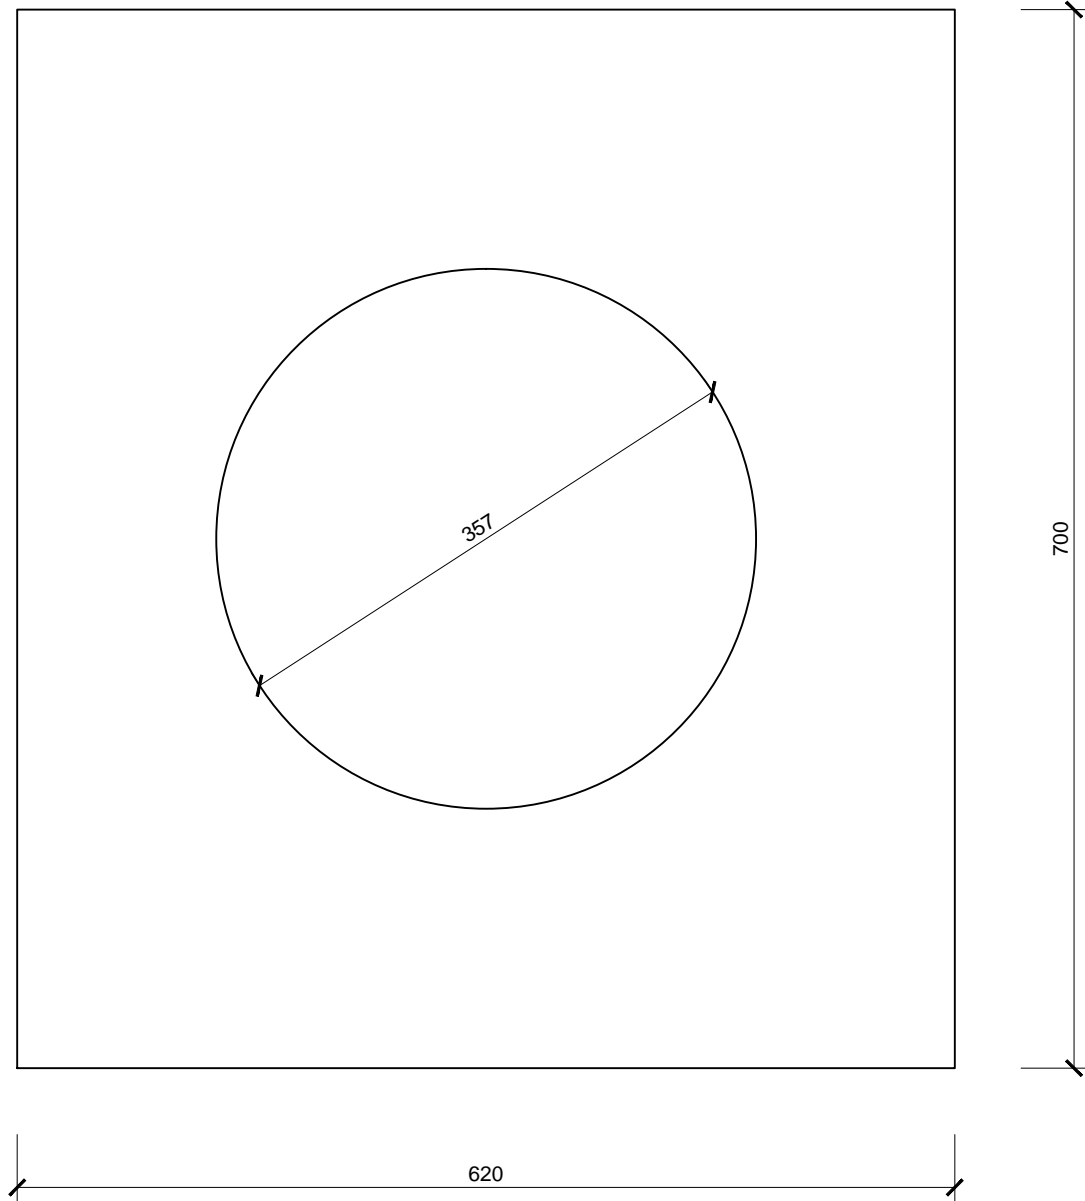

Light tunnel ALLUX 350 Combi - sloping roof - metal sheet

roof flashing (colored aluminum RAL 7022)

colored aluminum RAL 7022 (roof mounted)

0 0.25m

ALLUX®

TECHNICAL DRAWING ALLUX

ALLUX - STAV, spol. s r.o.
phone: +420 281 865 636
mail: info@allux.cz
web: www.svetlovod.cz/en/
Prague, Czech Republic

DRAWING CONTENT:

Light tunnel ALLUX 350 Combi - sloping roof - metal sheet

PREPARED:

ALLUX - STAV s.r.o.

FORMAT:

1 x A4

DATE:

01/2015

SCALE:

1:5

DRAWING NUMBER:

-