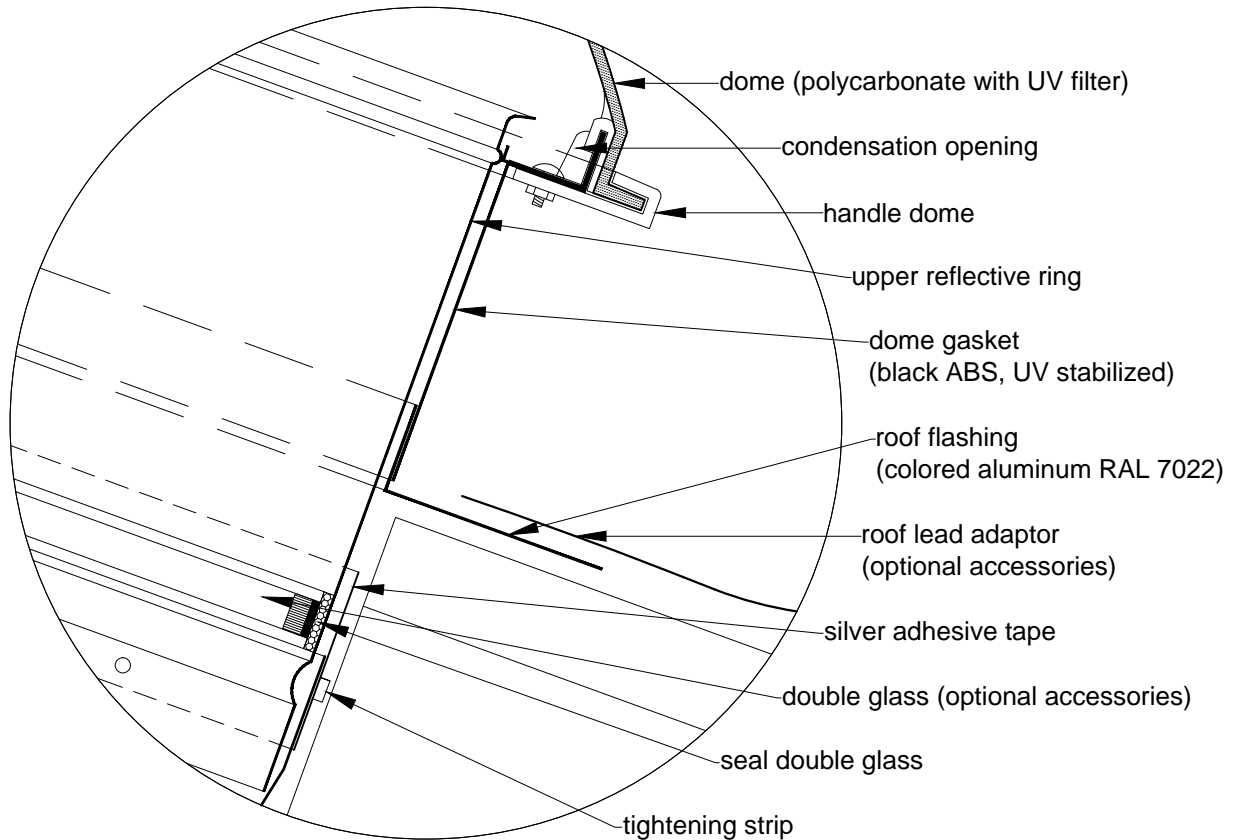

SCALE:

1:5

DRAWING NUMBER:

-

# Light tunnel ALLUX 350 Combi - sloping roof - details

detail A

detail B

double ceiling diffuser (PMMA clear + prismatic) with rubber seal

0 0.1m

**ALLUX**<sup>®</sup>