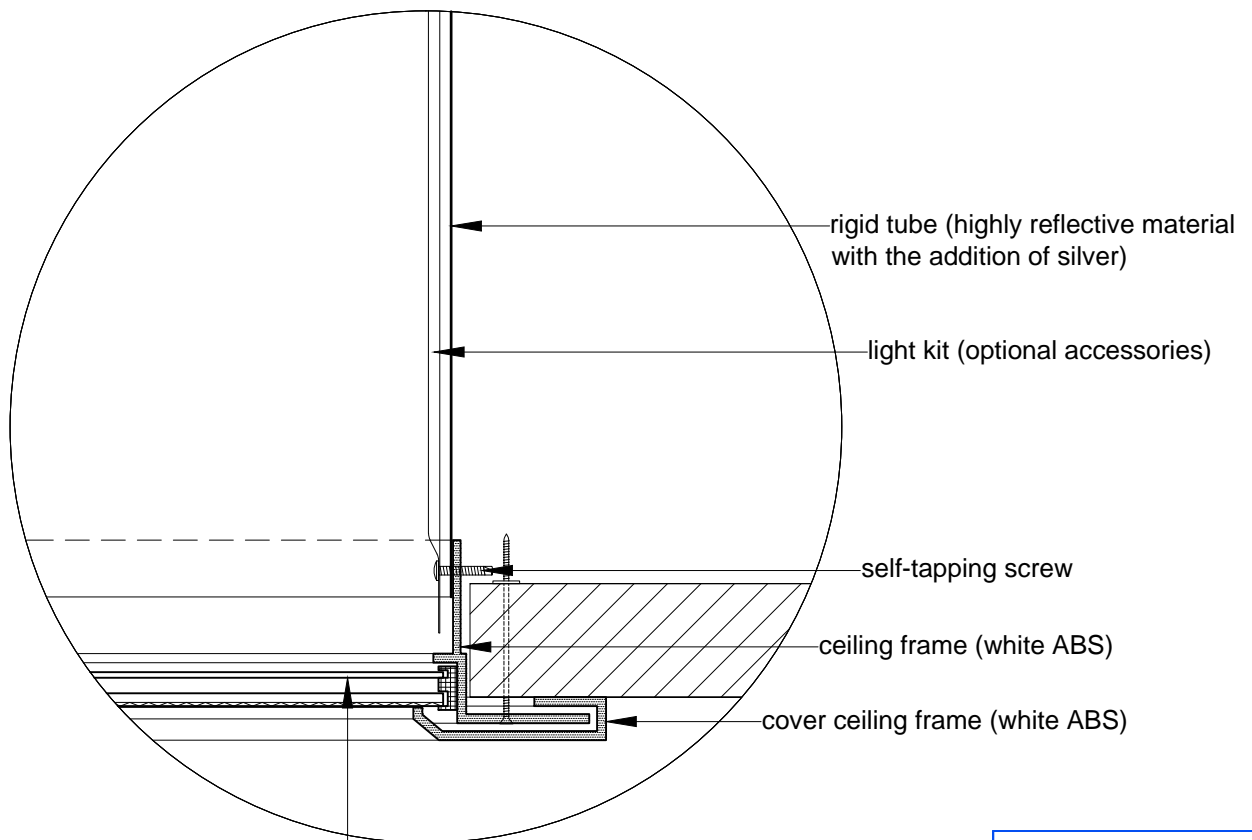

DRAWING NUMBER:

-

Light tunnel ALLUX 250 Plus - sloping roof - details

detail A

detail B

double ceiling diffuser (PMMA clear + prismatic) with rubber seal

TECHNICAL DRAWING ALLUX

ALLUX - STAV, spol. s r.o.
 phone: +420 281 865 636
 mail: info@allux.cz
 web: www.svetlovod.cz/en/
 Prague, Czech Republic

DRAWING CONTENT:
 Light tunnel ALLUX 250 Plus - sloping roof - details

PREPARED:
 ALLUX - STAV s.r.o. FORMAT:
 1 x A4

DATE: 01/2015 SCALE: 1:2 DRAWING NUMBER: -