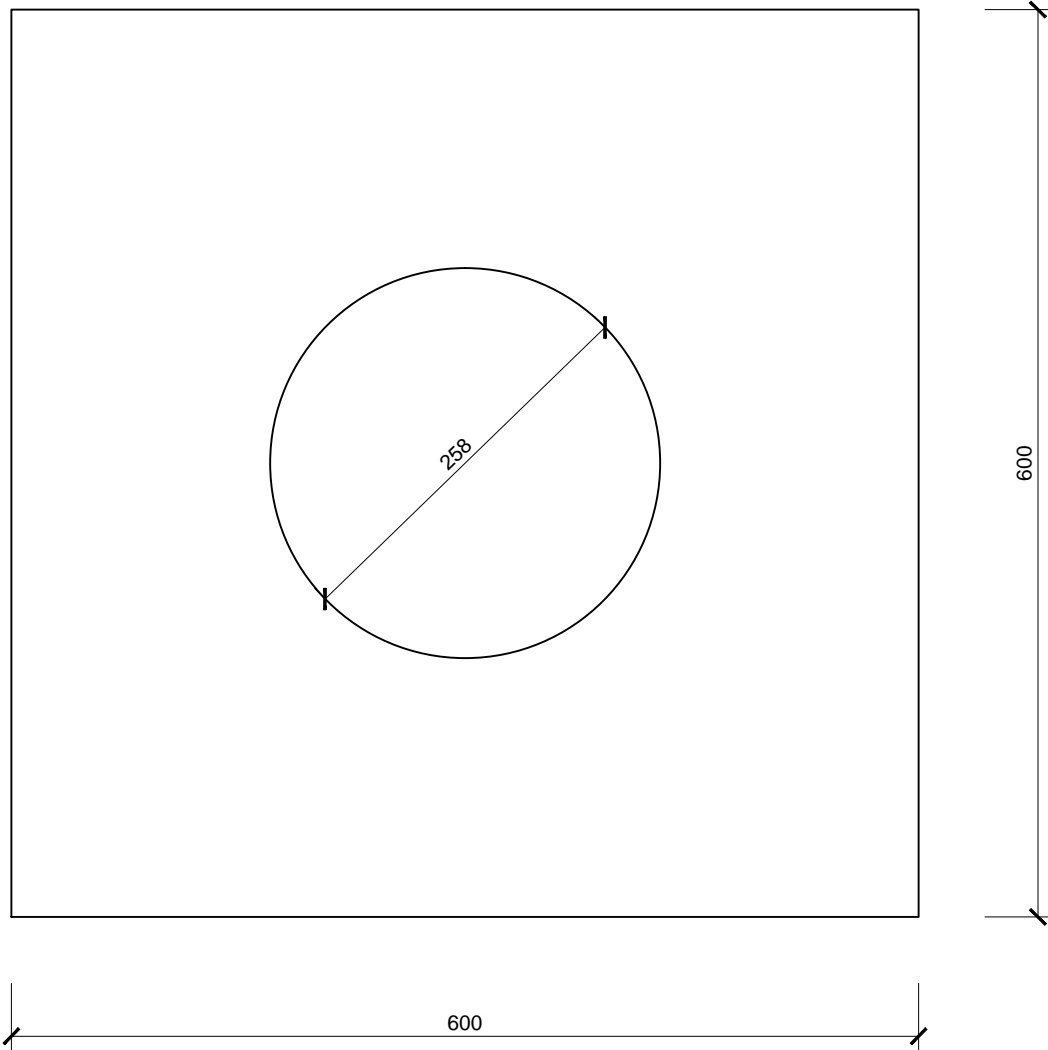

SCALE:

1:5

DRAWING NUMBER:

-

Light tunnel ALLUX 250 Plus - sloping roof - metal sheet

roof flashing (colored aluminum RAL 7022)

colored aluminum RAL 7022 (roof mounted)

0 0.25m

DRAWING CONTENT:
 Light tunnel ALLUX 250 Plus - sloping roof - details

PREPARED:
 ALLUX - STAV s.r.o. FORMAT:
 1 x A4

DATE: 01/2015 SCALE: 1:2 DRAWING NUMBER: -