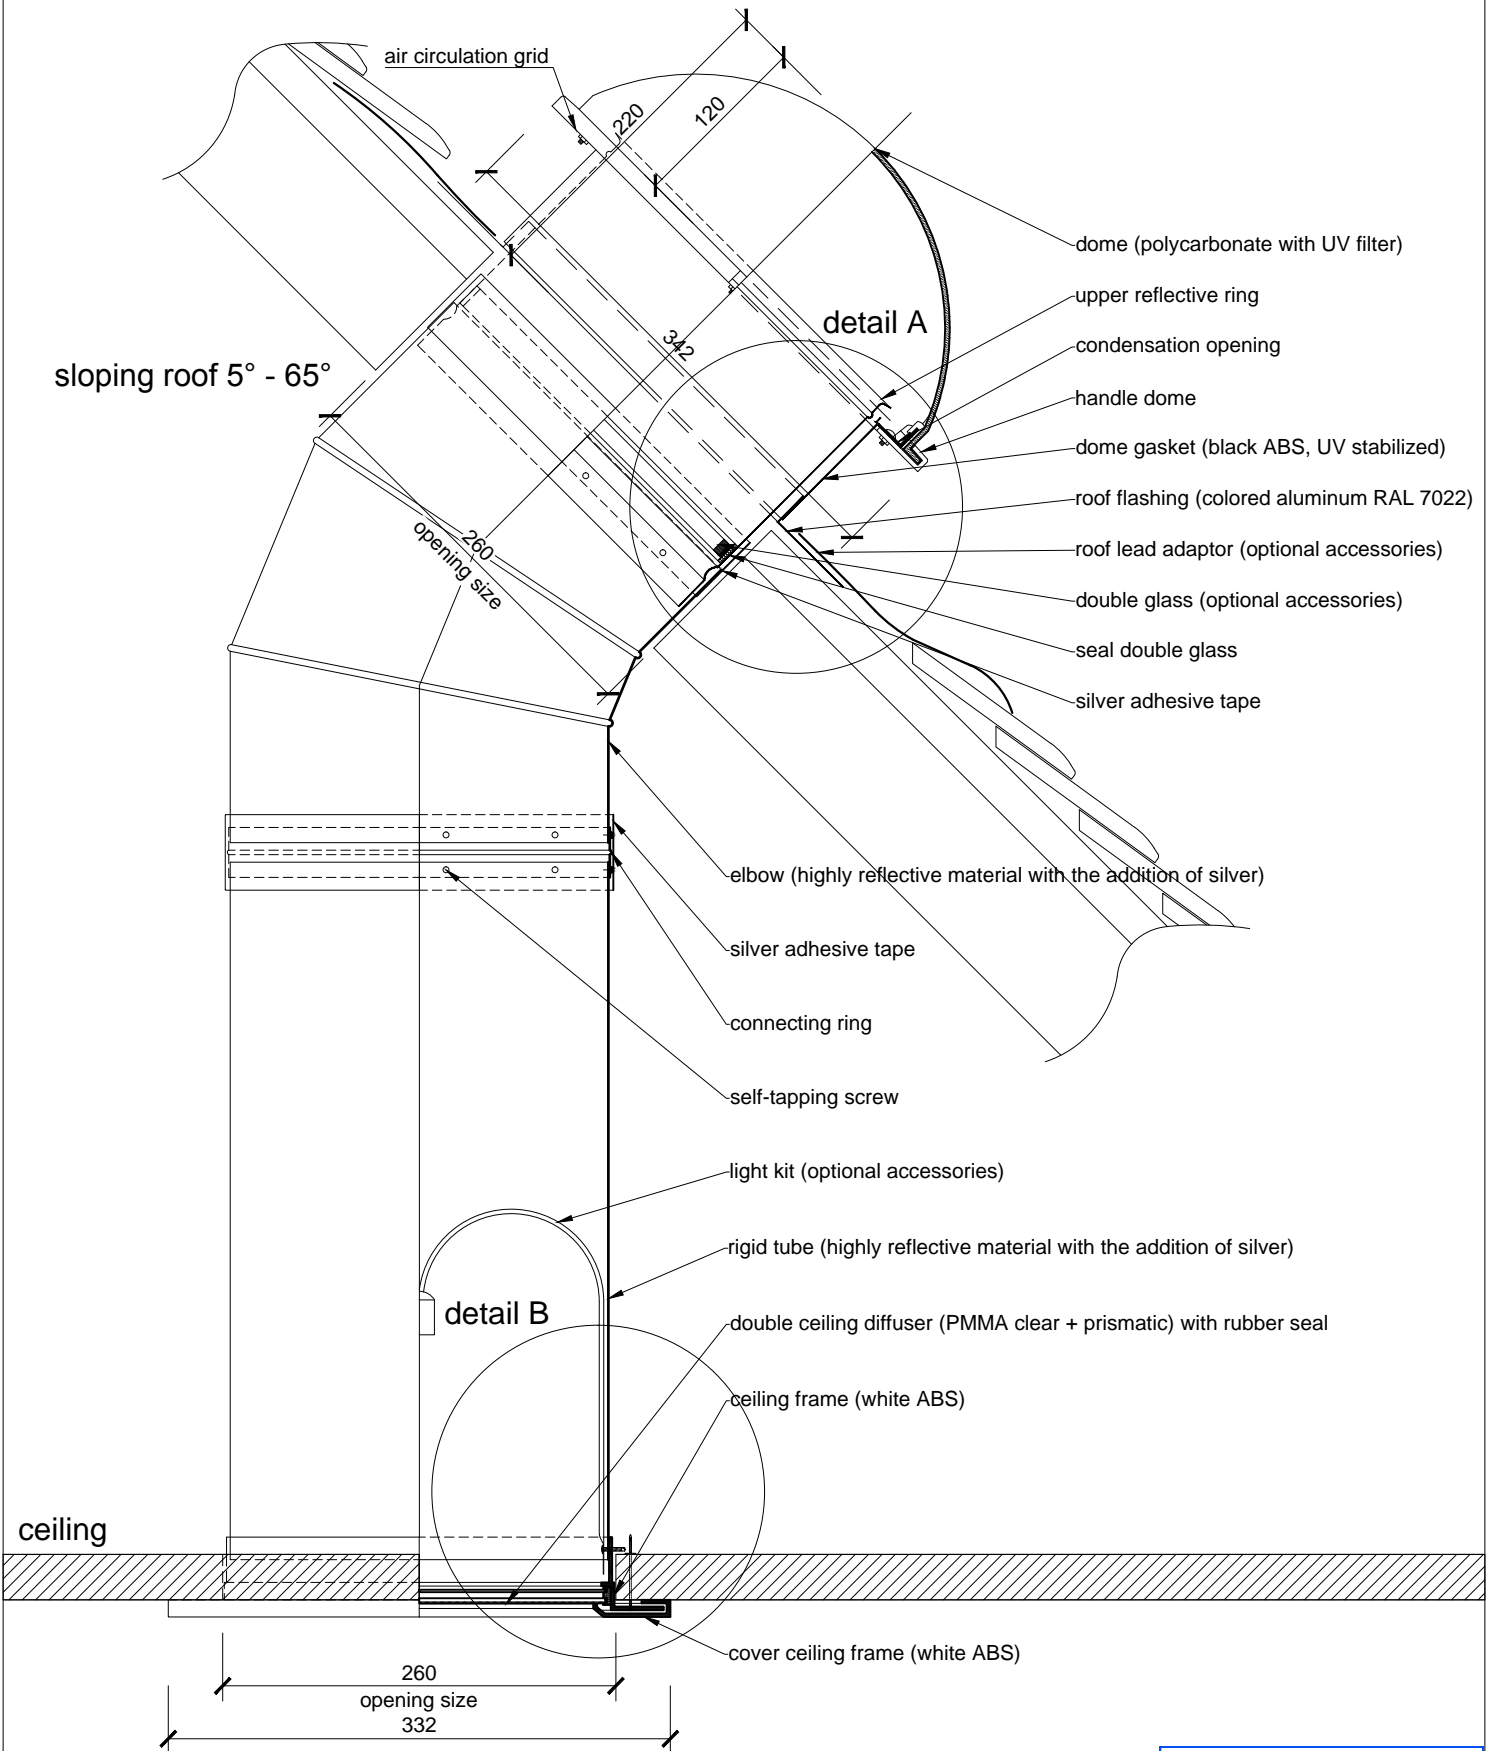

Light tunnel ALLUX 250 Plus - sloping roof

0 0.25m

ALLUX®

TECHNICAL DRAWING ALLUX

ALLUX - STAV, spol. s r.o.
phone: +420 281 865 636
mail: info@allux.cz
web: www.svetlovod.cz/en/
Prague, Czech Republic

DRAWING CONTENT:

Light tunnel ALLUX 250 Plus - sloping roof

PREPARED:

ALLUX - STAV s.r.o.

FORMAT:

1 x A4

DATE:

01/2015

SCALE:

1:5

DRAWING NUMBER:

-