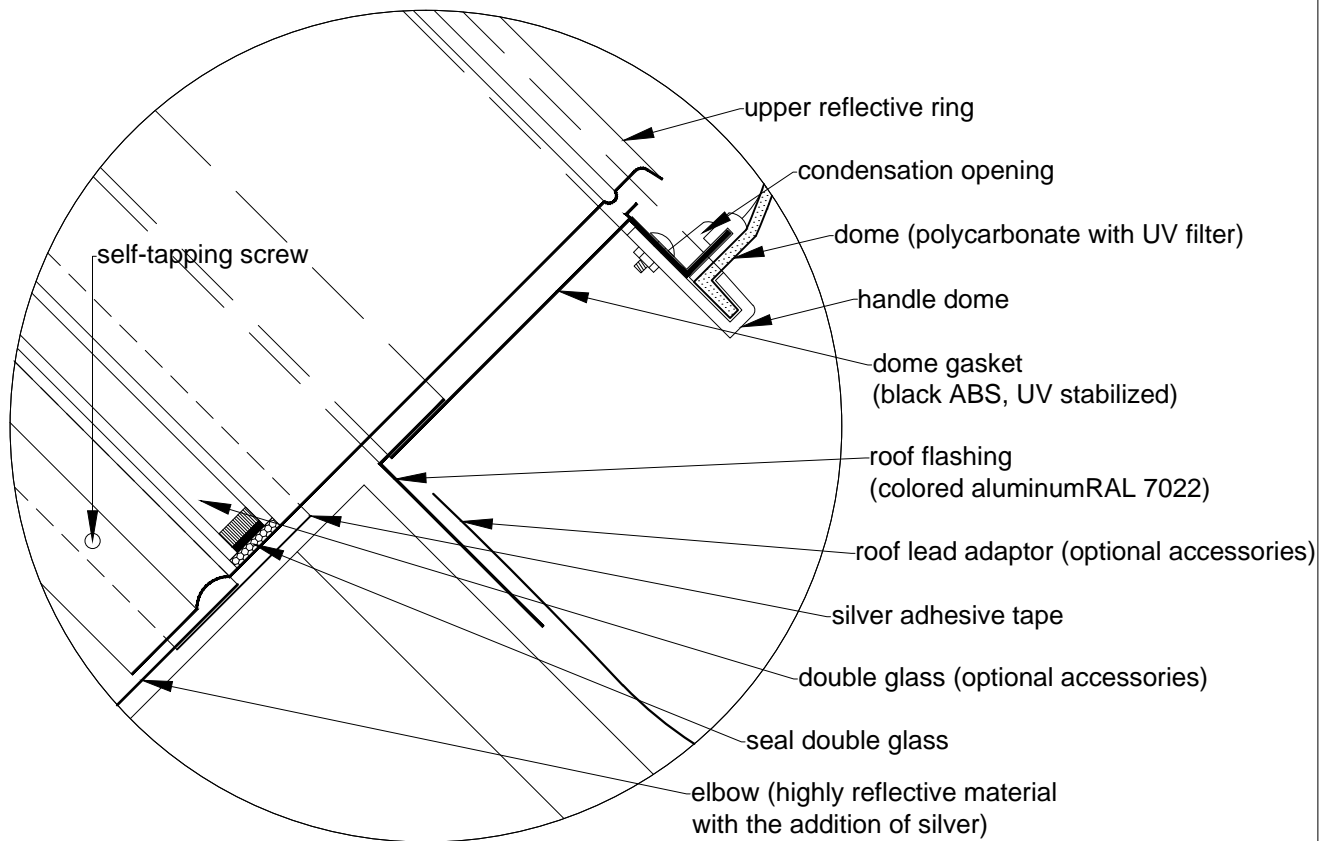

DRAWING NUMBER:

-

Light tunnel ALLUX 250 Plus - sloping roof - details

detail A

detail B

double ceiling diffuser (PMMA clear + prismatic) with rubber seal

TECHNICAL DRAWING ALLUX

ALLUX - STAV, spol. s r.o.
 phone: +420 281 865 636
 mail: info@allux.cz
 web: www.svetlovod.cz/en/
 Prague, Czech Republic

DRAWING CONTENT:
 Light tunnel ALLUX 250 Plus - sloping roof - details

PREPARED:
 ALLUX - STAV s.r.o. FORMAT:
 1 x A4

DATE: 01/2015 SCALE: 1:2 DRAWING NUMBER: -