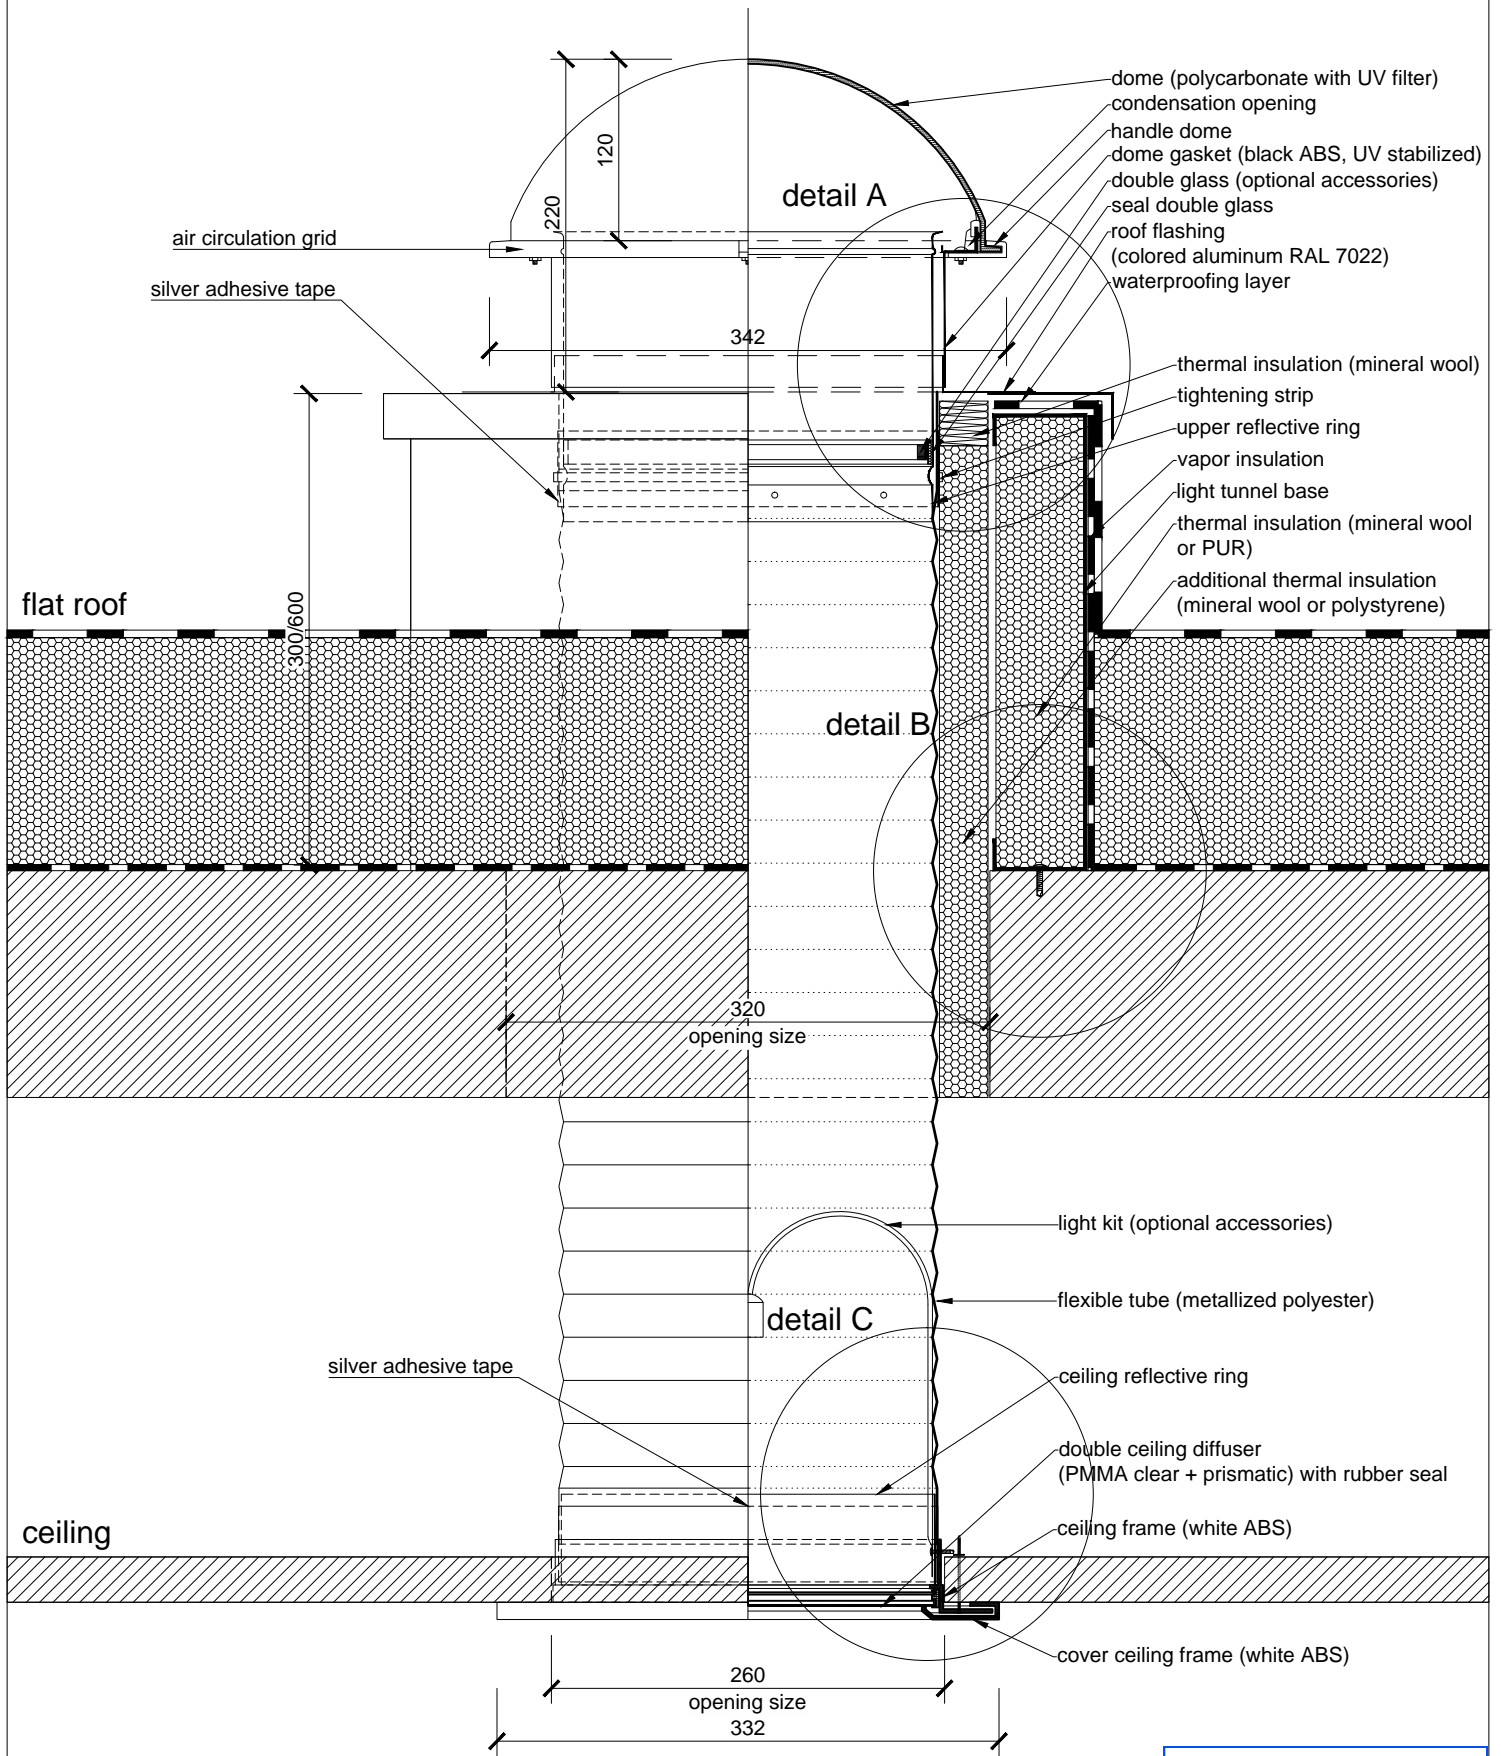

Light tunnel ALLUX 250 Flexi - flat roof

ALLUX®

TECHNICAL DRAWING ALLUX

DRAWING CONTENT:

Light tunnel ALLUX 250 Flexi - flat roof

PREPARED:

ALLUX - STAV s.r.o.

FORMAT:

1 x A4

DATE:

01/2015

SCALE:

1:5

DRAWING NUMBER:

-