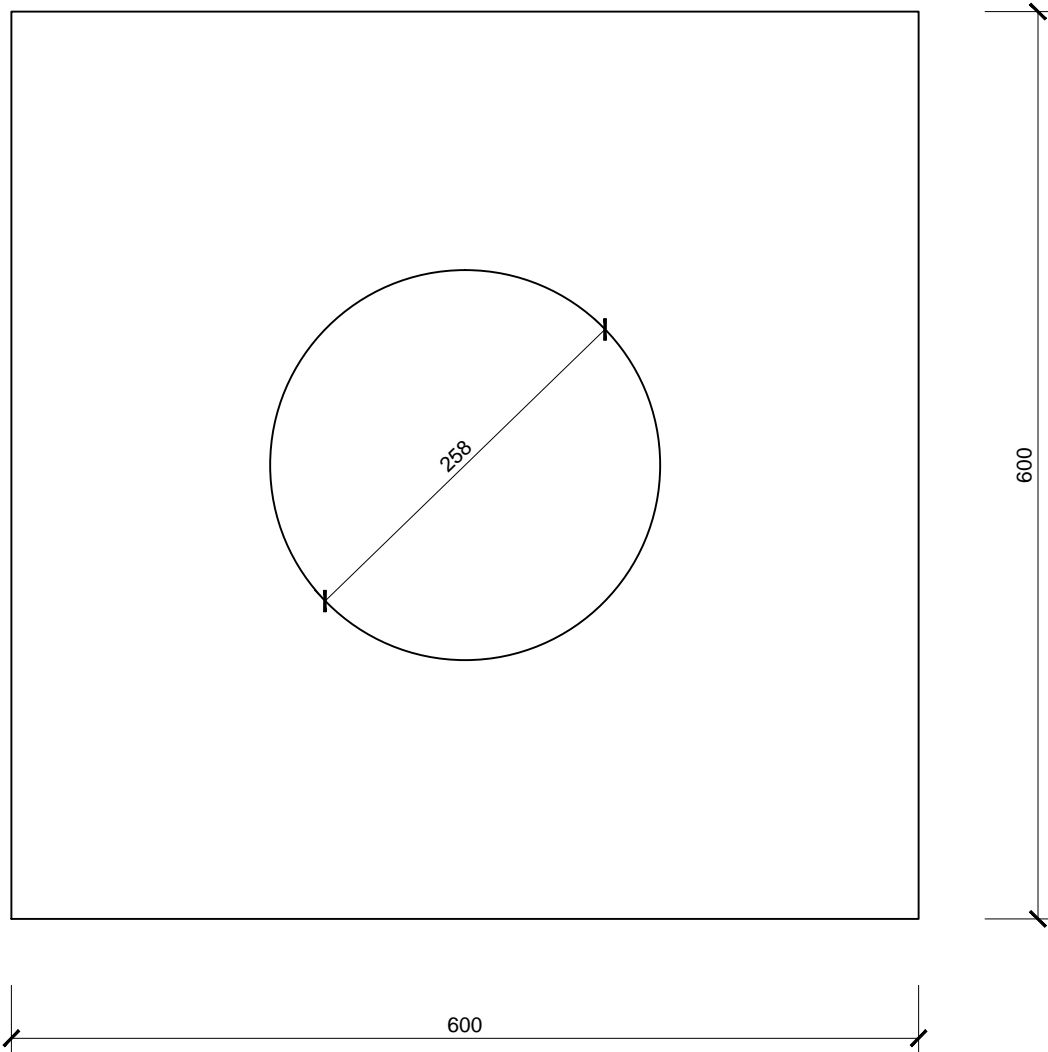

1:5

DRAWING NUMBER:

-

Light tunnel ALLUX 250 Flexi - flat roof - metal sheet

roof flashing (colored aluminum RAL 7022)

colored aluminum RAL 7022 (roof mounted)

BUILDING READINESS TO FLAT ROOF:

- max. outer dimensions of the light tunnel base 560 x 560 mm
- light tunnel base height 300/600 mm above the supporting roof

FORMAT:

1 x A4

DATE:

01/2015

SCALE:

1:2

DRAWING NUMBER:

-

SCALE:

1:2

DRAWING NUMBER:

-