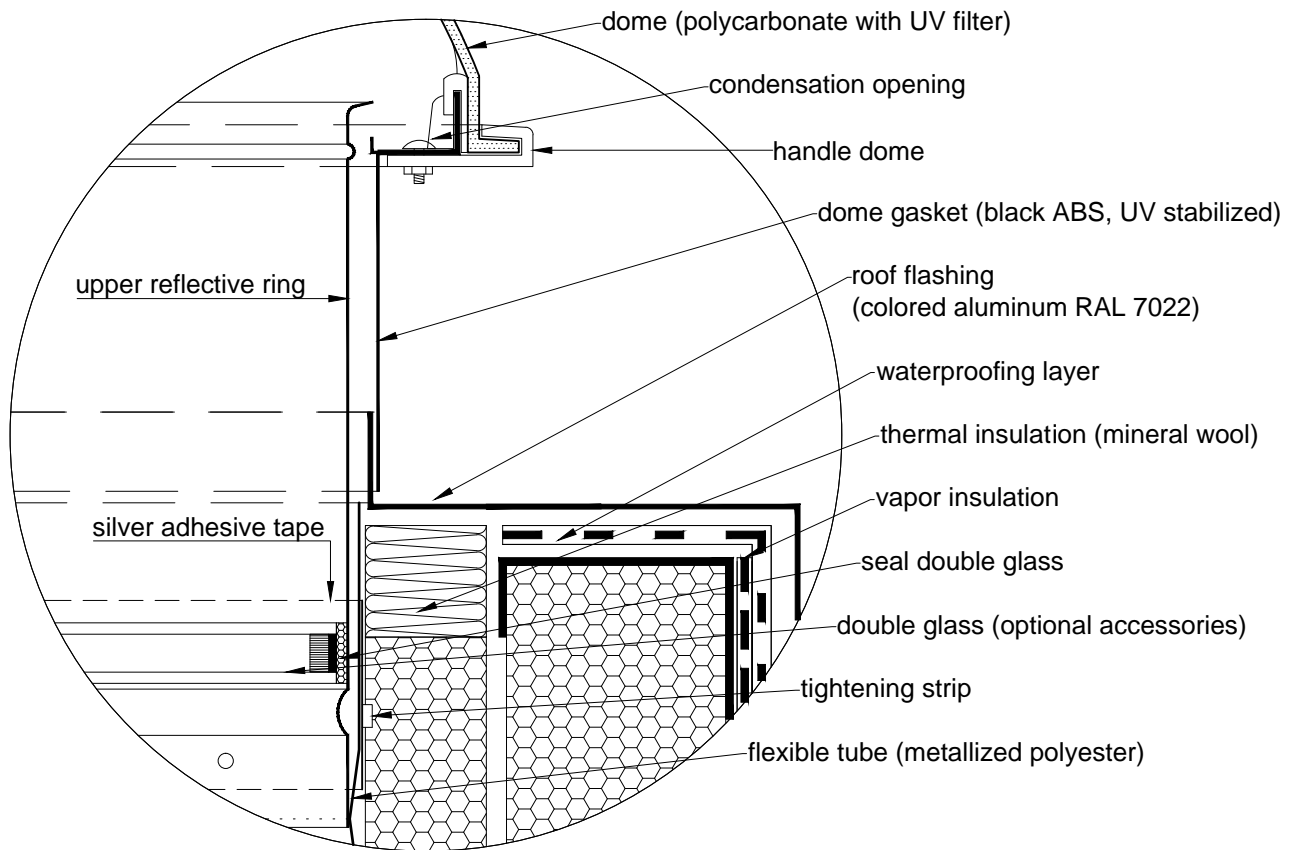

DRAWING NUMBER:

-

Light tunnel ALLUX 250 Flexi - flat roof - details

detail A

detail B

0 0.1m

ALLUX[®]

TECHNICAL DRAWING ALLUX

SCALE:

1:2

DRAWING NUMBER:

-