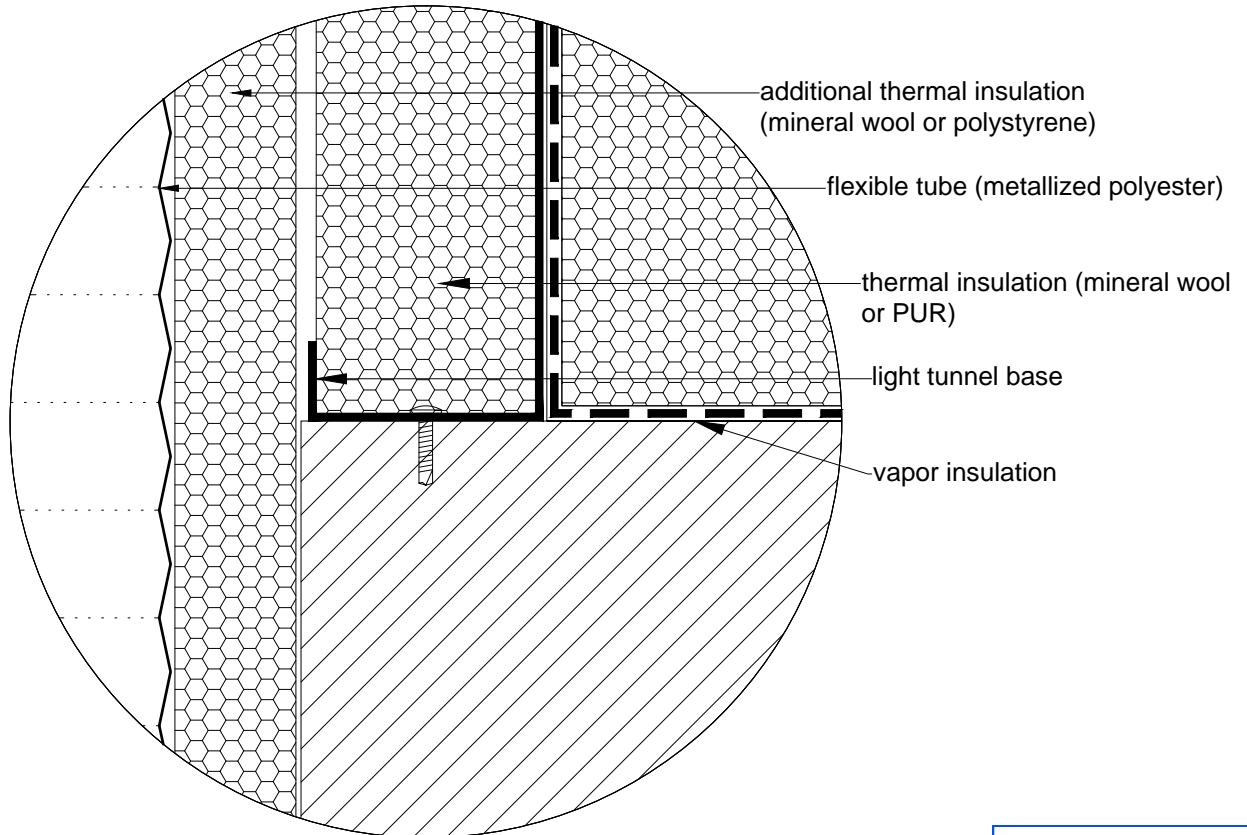

DRAWING NUMBER:

-

Light tunnel ALLUX 250 Flexi - flat roof - details

detail A

detail B

0 0.1m

ALLUX[®]

TECHNICAL DRAWING ALLUX

SCALE:

1:2

DRAWING NUMBER:

-