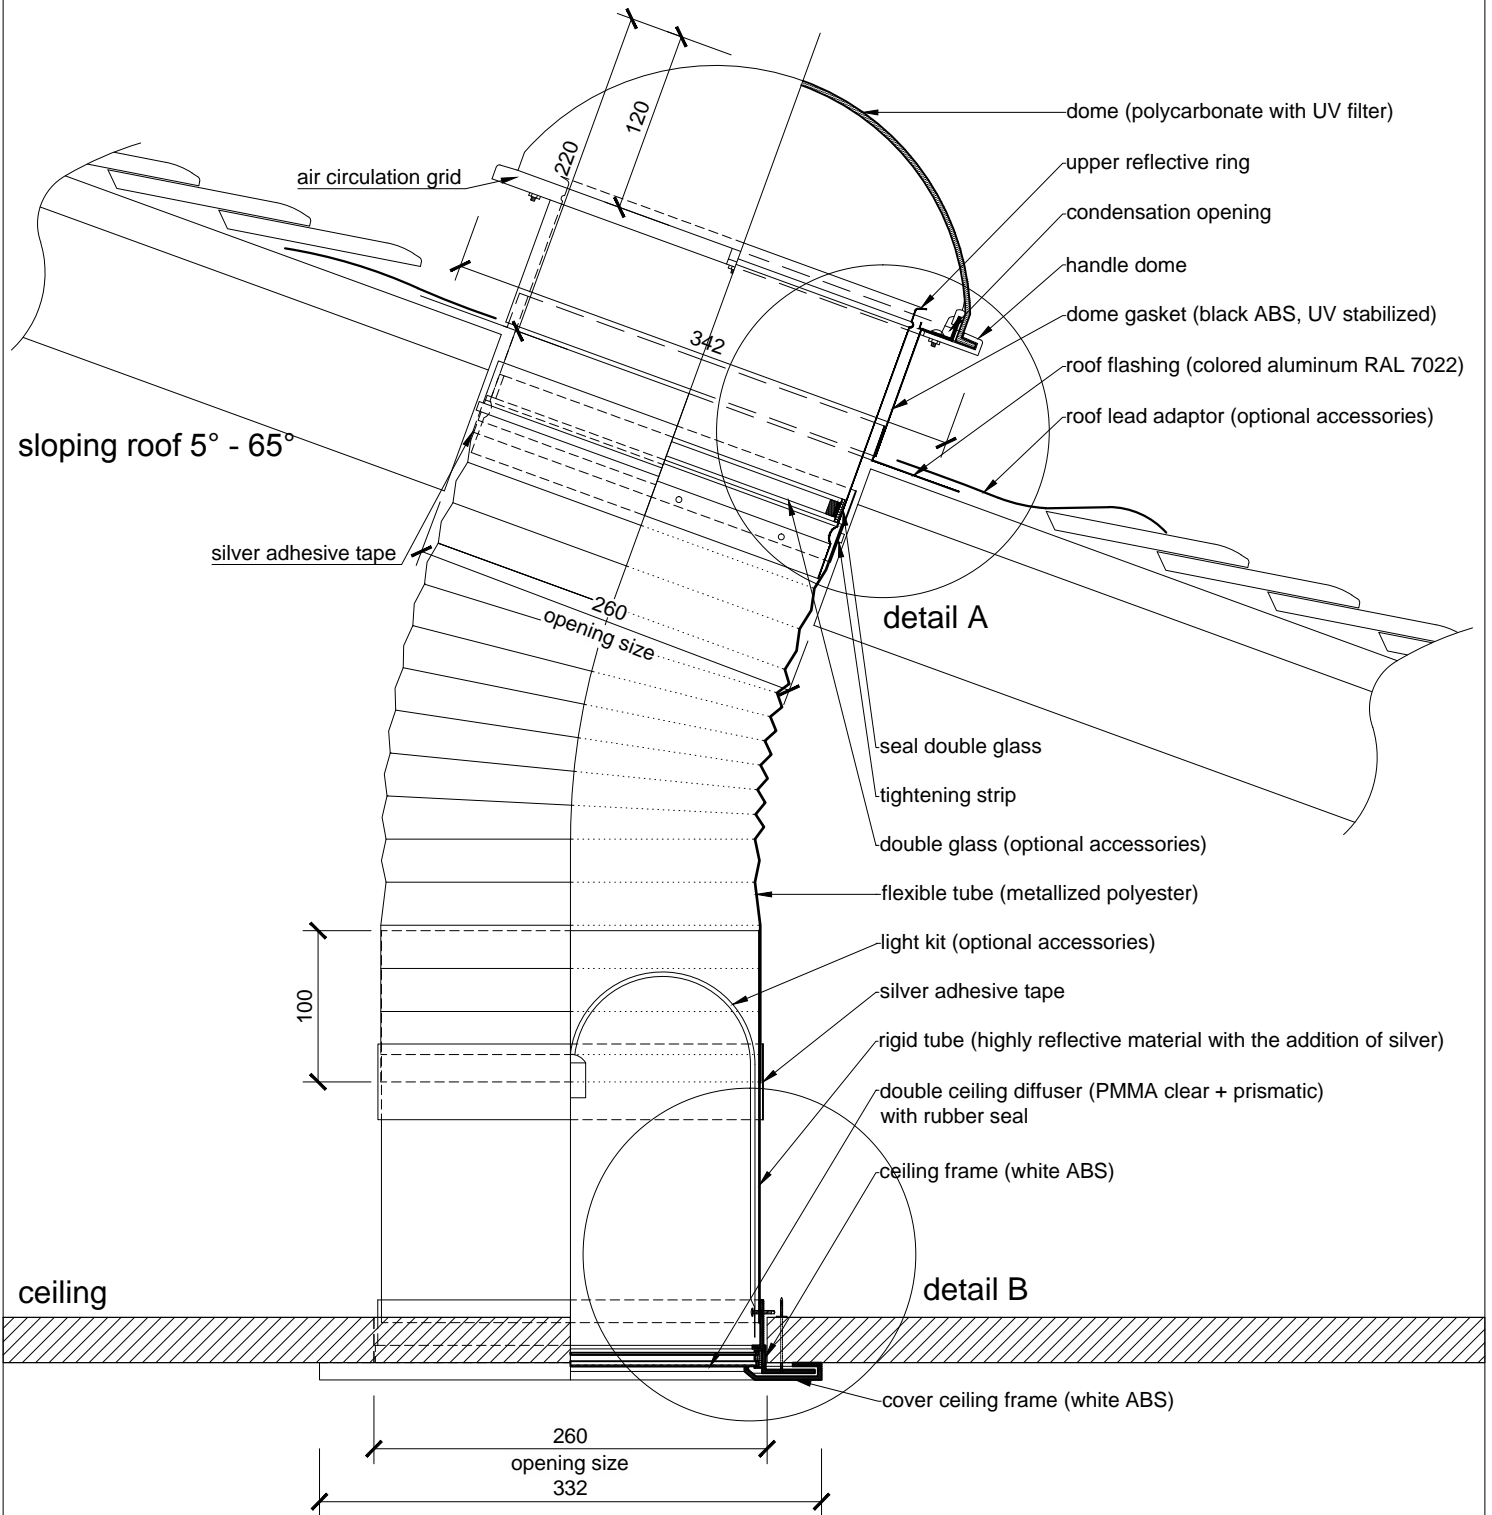

Light tunnel ALLUX 250 Combi - sloping roof

0 0.25m

ALLUX®

TECHNICAL DRAWING ALLUX

ALLUX - STAV, spol. s r.o.
phone: +420 281 865 636
mail: info@allux.cz
web: www.svetlovod.cz/en/
Prague, Czech Republic

DRAWING CONTENT:

Light tunnel ALLUX 250 Combi - sloping roof

PREPARED:

ALLUX - STAV s.r.o.

FORMAT:

1 x A4

DATE:

01/2015

SCALE:

1:5

DRAWING NUMBER:

-