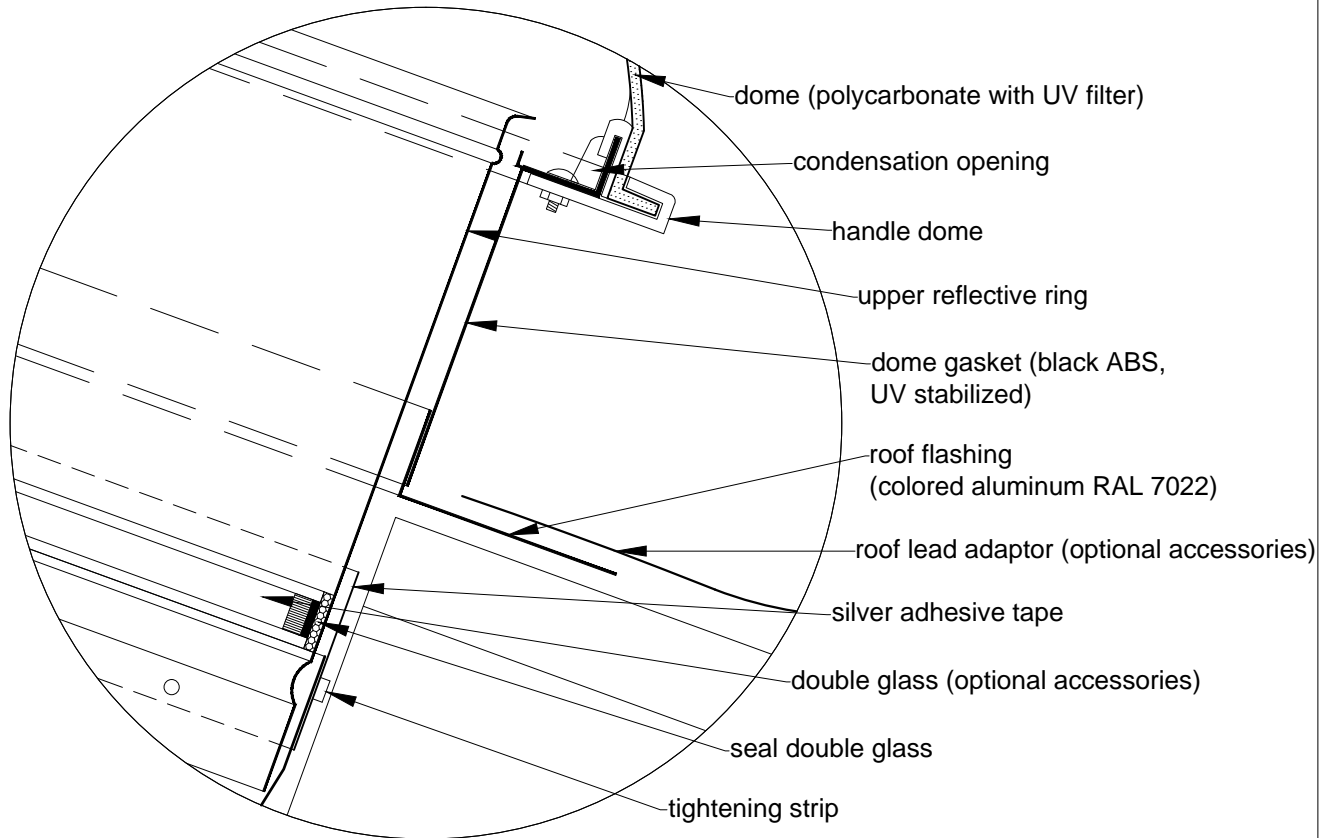

DRAWING NUMBER:

-

Light tunnel ALLUX 250 Combi - sloping roof - details

detail A

detail B

double ceiling diffuser
(PMMA clear + prismatic) with rubber seal

0 0.1m

ALLUX[®]