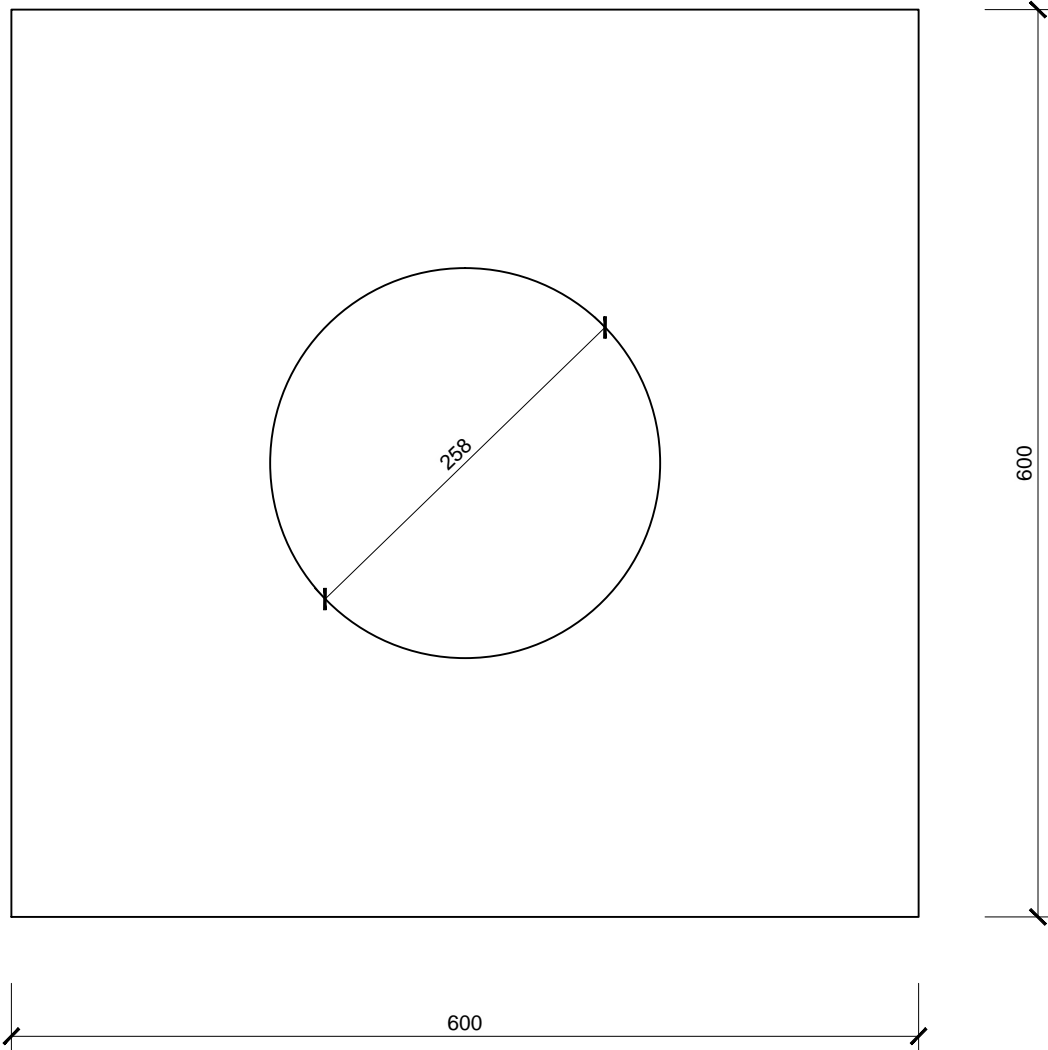

SCALE:

1:5

DRAWING NUMBER:

-

Light tunnel ALLUX 250 Combi - sloping roof - metal sheet

roof flashing (colored aluminum RAL 7022)

colored aluminum RAL 7022 (roof mounted)

0 0.25m