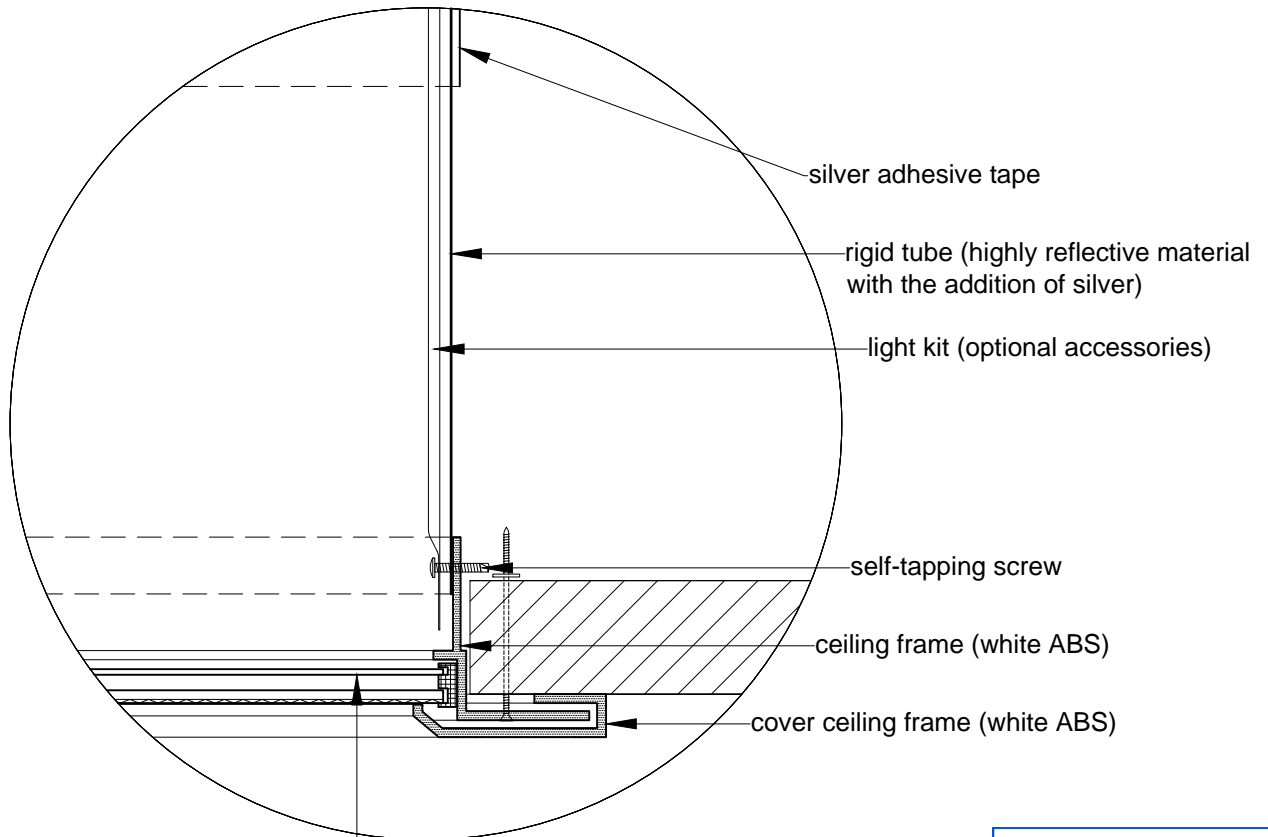

DRAWING NUMBER:

-

Light tunnel ALLUX 250 Combi - sloping roof - details

detail A

detail B

double ceiling diffuser
(PMMA clear + prismatic) with rubber seal

0 0.1m

ALLUX[®]