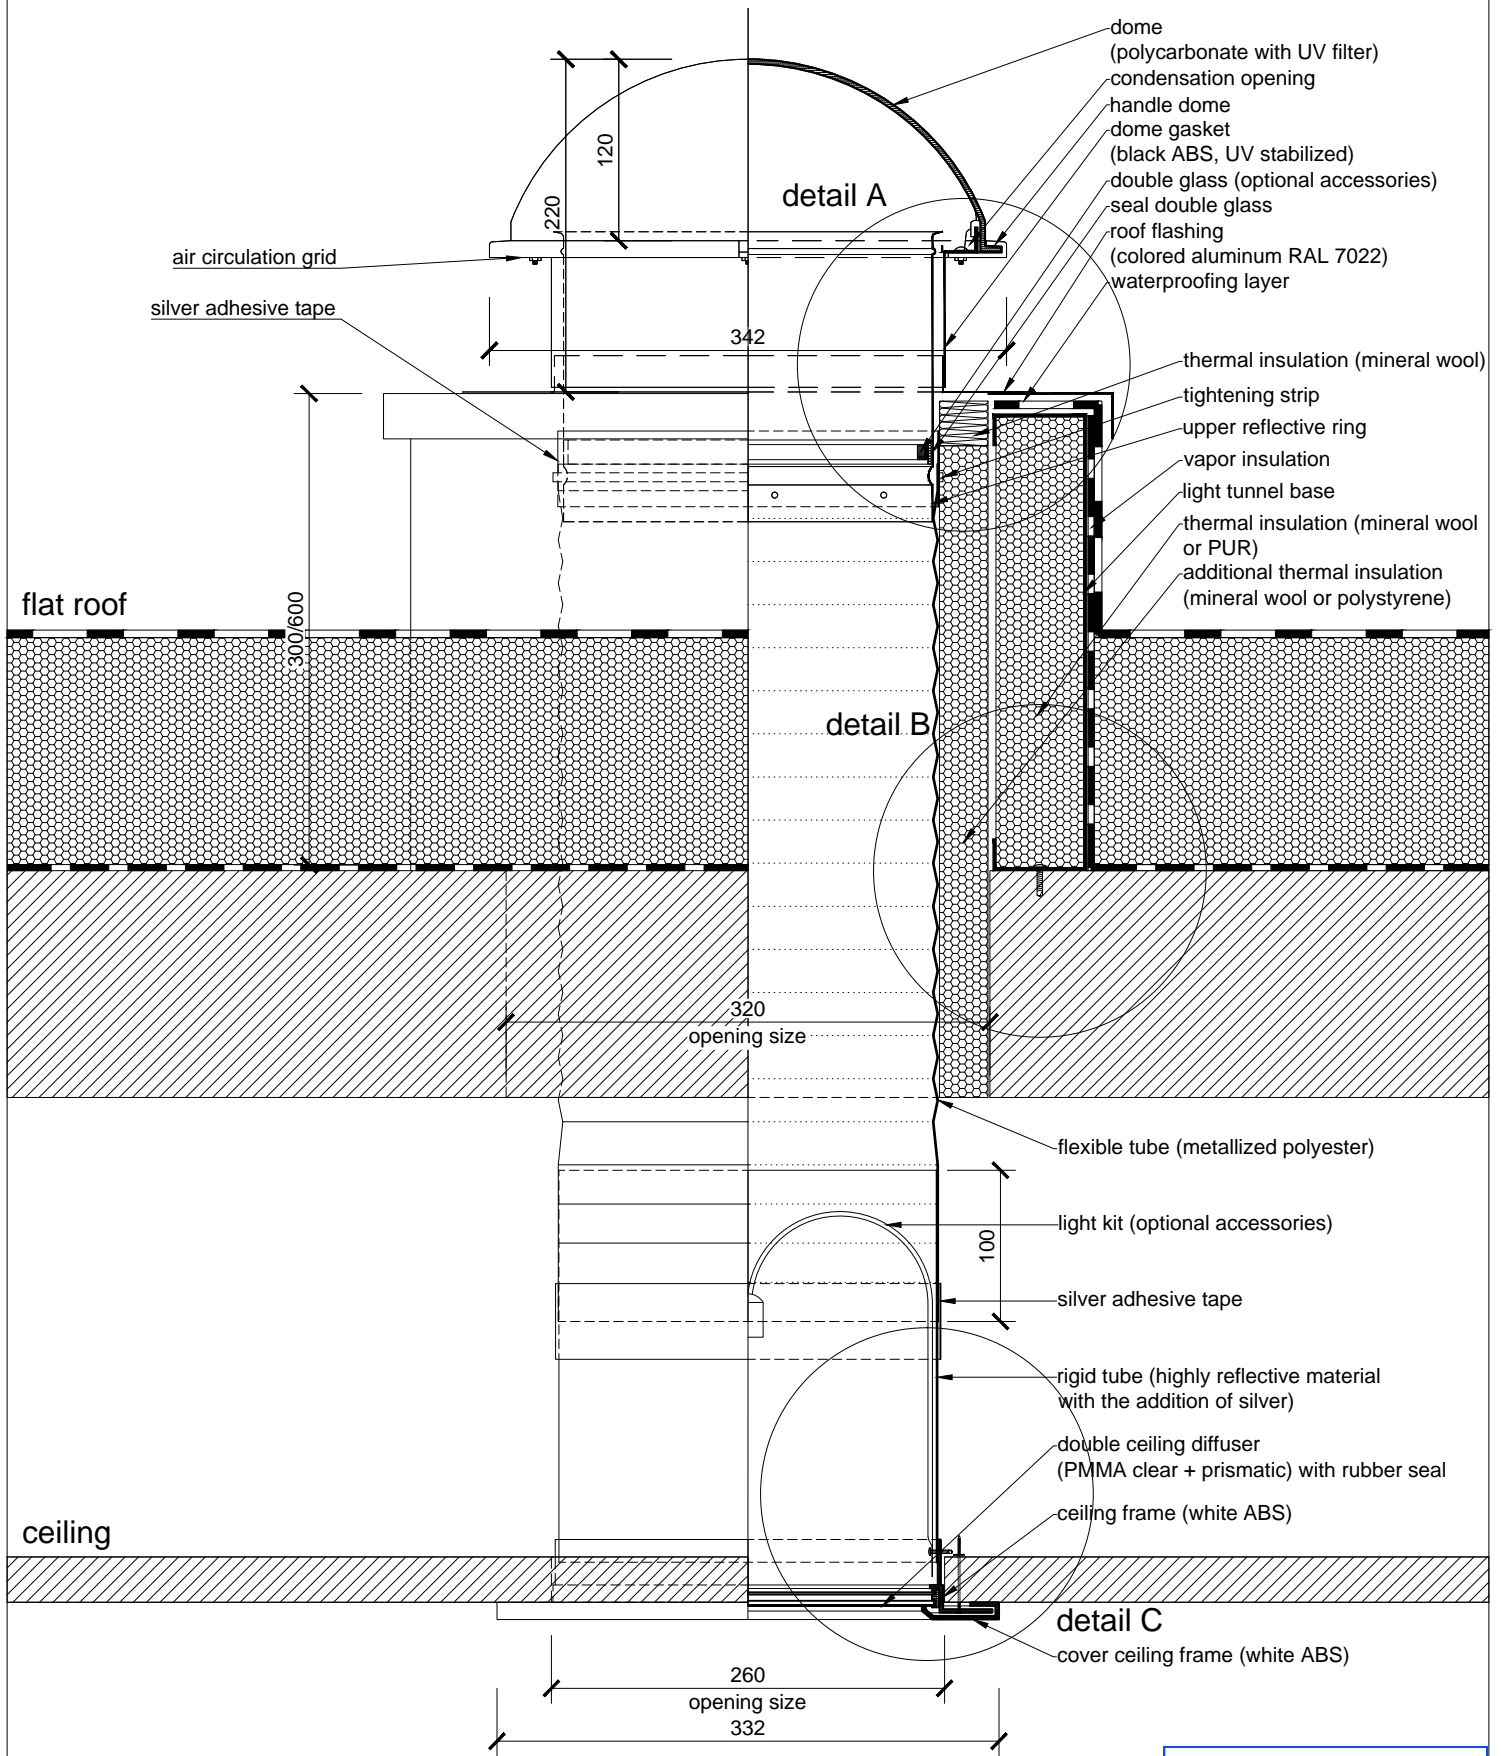

Light tunnel ALLUX 250 Combi - flat roof

0 0.25m

ALLUX®

TECHNICAL DRAWING ALLUX

DRAWING CONTENT:

Light tunnel ALLUX 250 Combi - flat roof

PREPARED:

ALLUX - STAV s.r.o.

FORMAT:

1 x A4

DATE:

01/2015

SCALE:

1:5

DRAWING NUMBER:

-