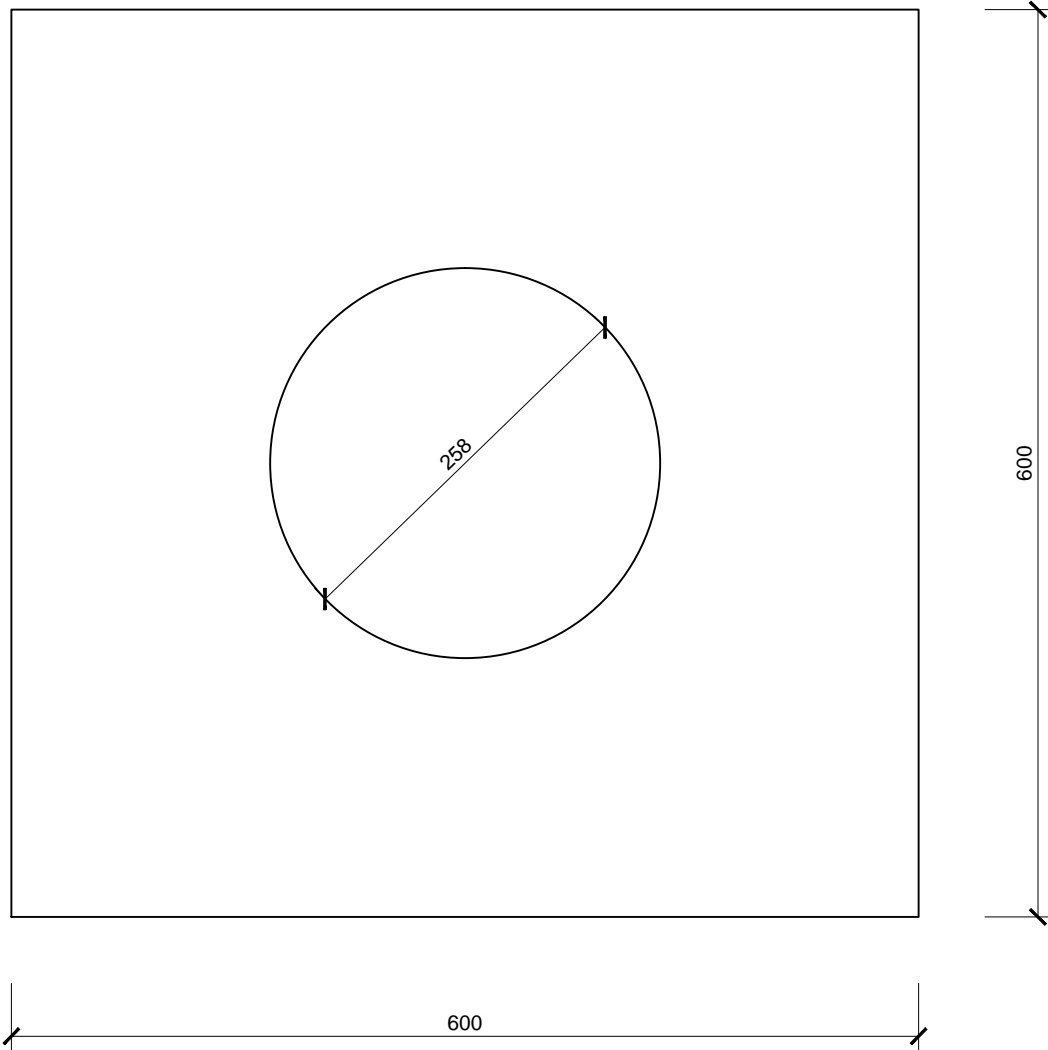

1:5

DRAWING NUMBER:

-

Light tunnel ALLUX 250 Combi - flat roof - metal sheet

roof flashing (colored aluminum RAL 7022)

colored aluminum RAL 7022 (roof mounted)

BUILDING READINESS TO FLAT ROOF:

- max. outer dimensions of the light tunnel base 560 x 560 mm
- light tunnel base height 300/600 mm above the supporting roof