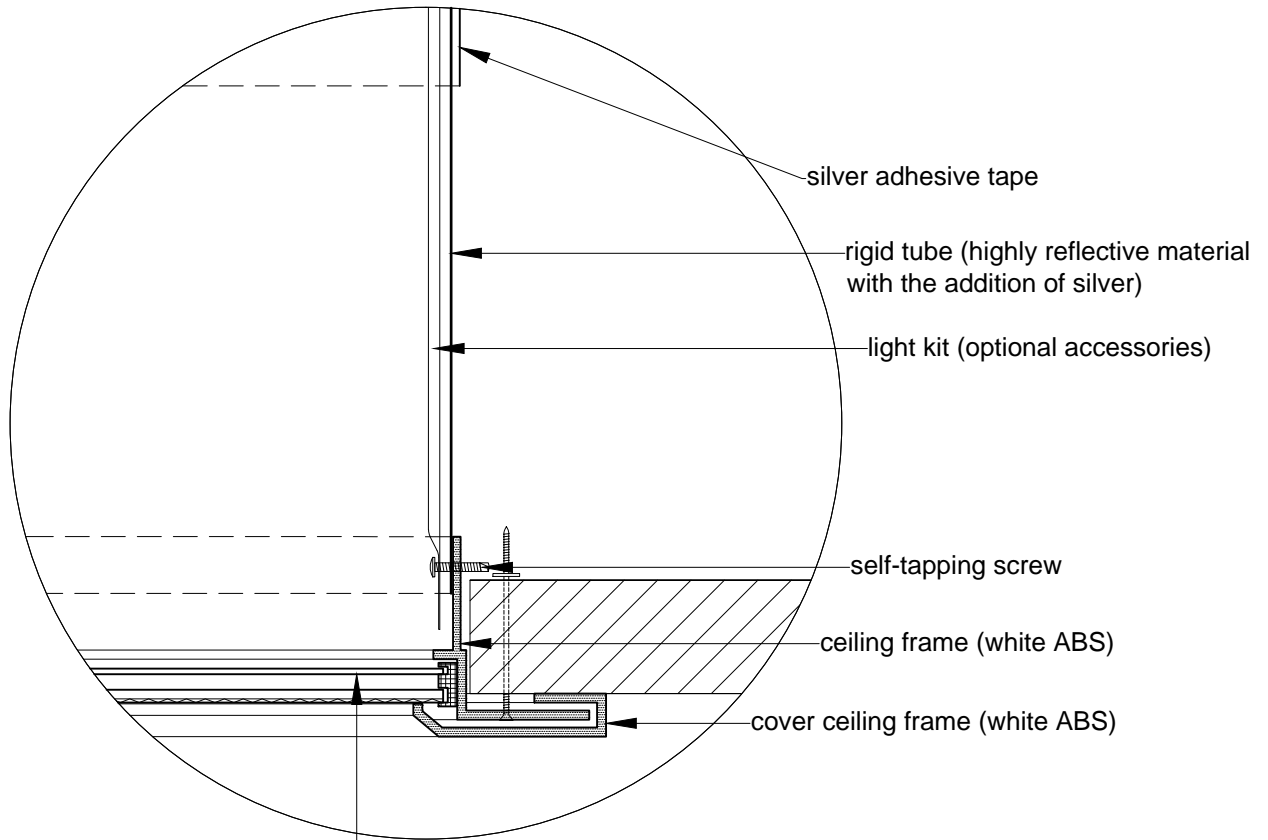

SCALE:

1:2

DRAWING NUMBER:

-

Light tunnel ALLUX 250 Combi - flat roof - details

detail C

double ceiling diffuser
(PMMA clear + prismatic) with rubber seal

0 0.1m