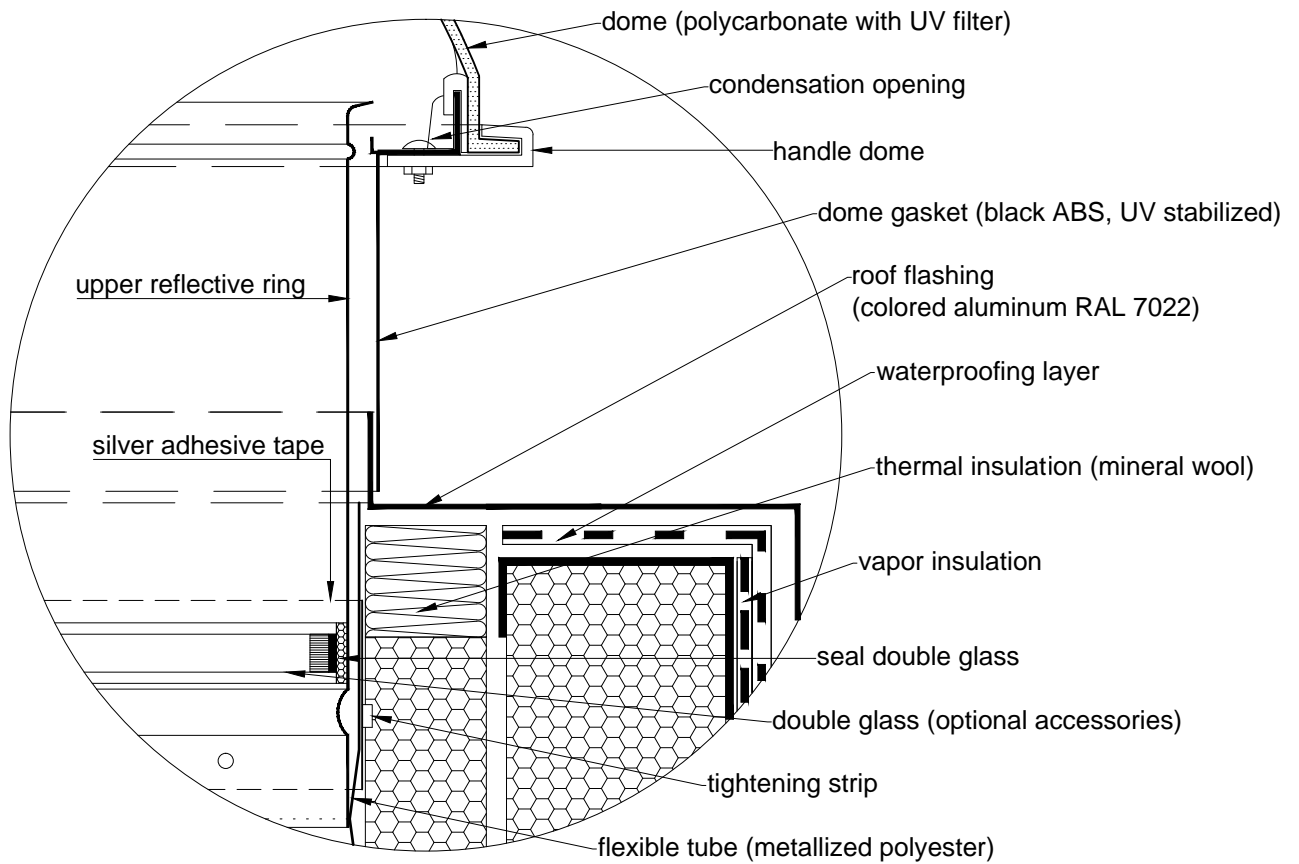

Light tunnel ALLUX 250 Combi - flat roof - details

0 0.1m

ALLUX®

TECHNICAL DRAWING ALLUX

ALLUX - STAV, spol. s r.o.
phone: +420 281 865 636
mail: info@allux.cz
web: www.svetlovod.cz/en/
Prague, Czech Republic

DRAWING CONTENT:

Light tunnel ALLUX 250 Combi - flat roof - details

PREPARED:

ALLUX - STAV s.r.o.

FORMAT:

1 x A4

DATE:

01/2015

SCALE:

1:2

DRAWING NUMBER:

-