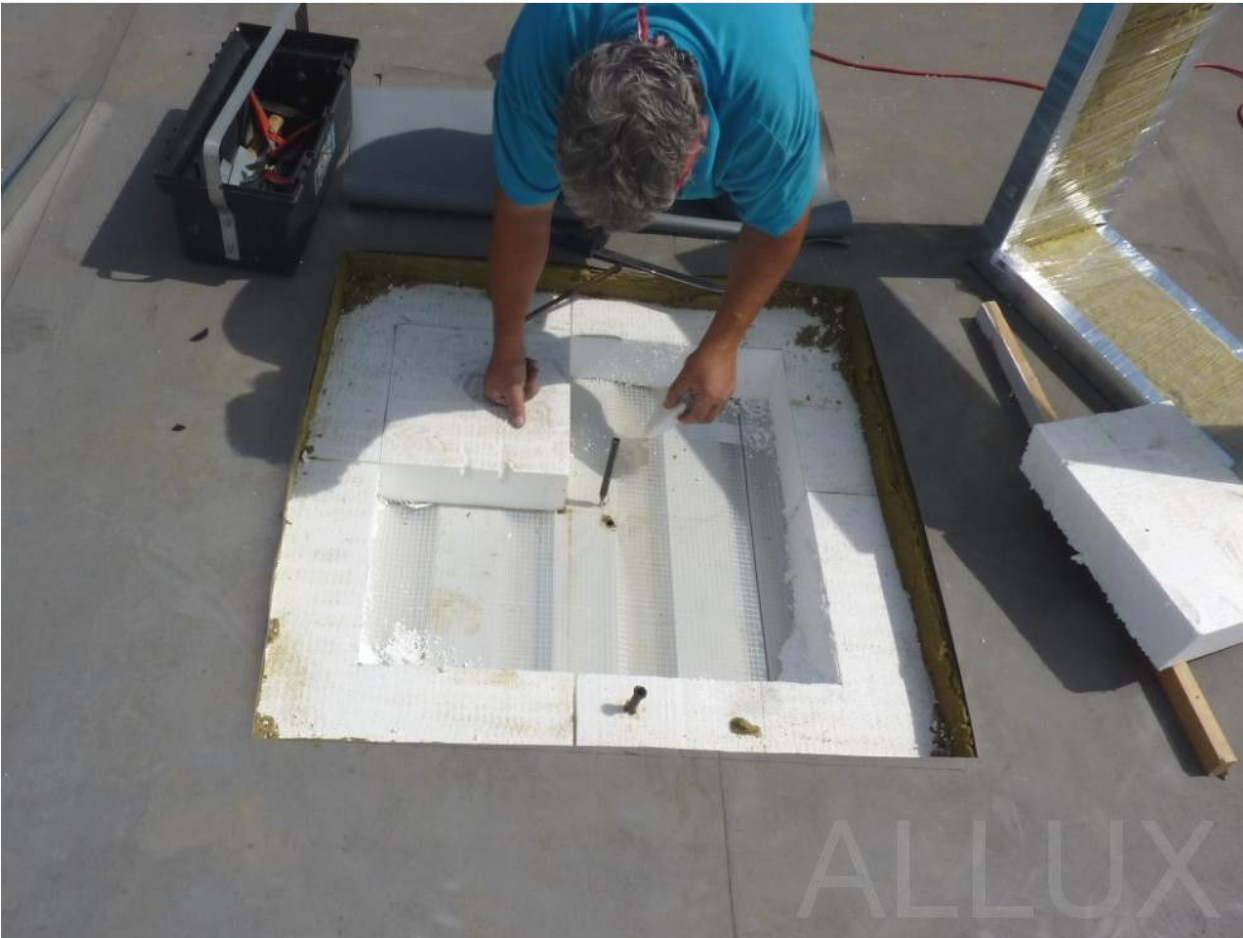

**Placing, Wedging and Waterproofing of light tunnel base for the Installation of the ALLUX Light Tunnel**

(slightly sloping roof with waterproofing)

If you have any questions, please contact us at: +420 281 865 636 e-mail: [info@allux.cz](mailto:info@allux.cz) web: <http://www.svetlovod.cz/en/>