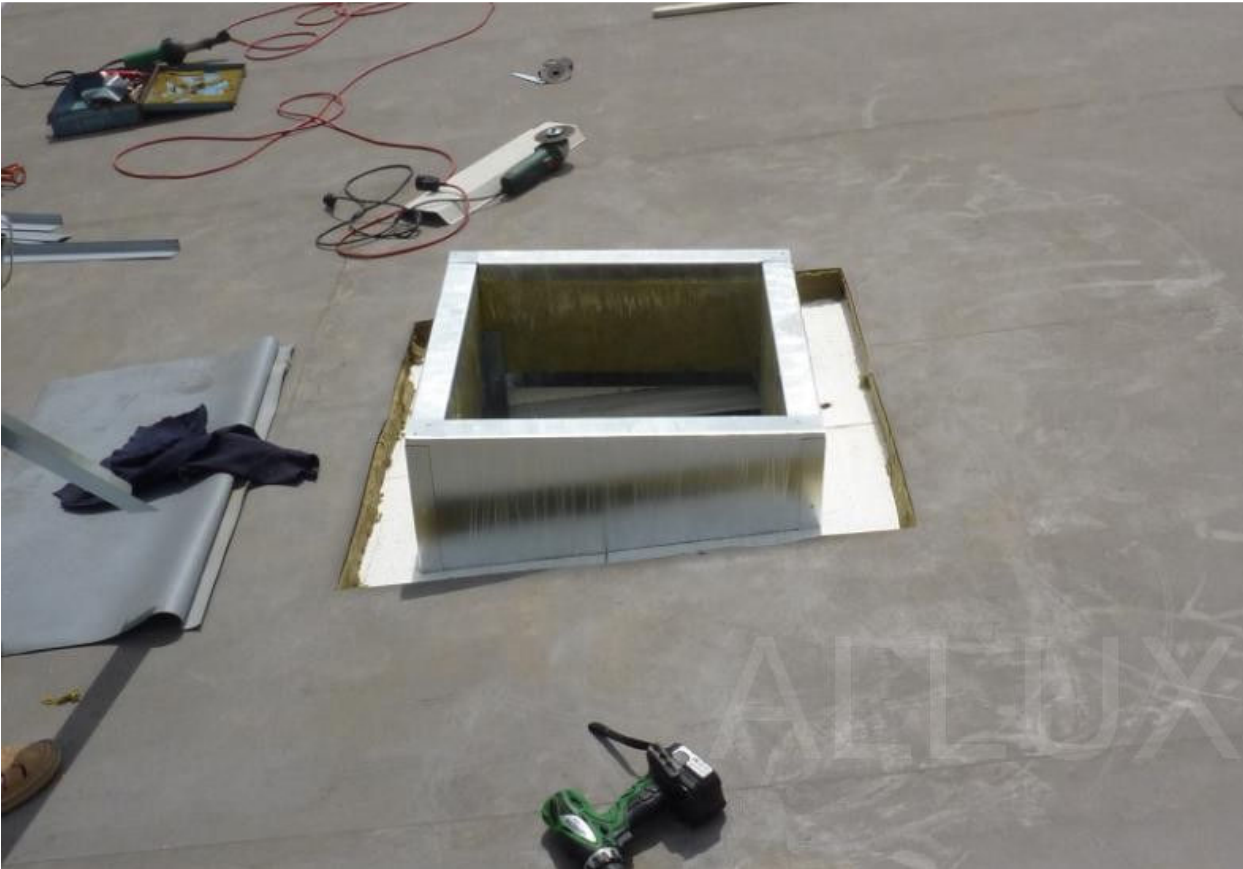

**Placing, Wedging and Waterproofing of light tunnel base for the Installation of the ALLUX Light Tunnel**

(slightly sloping roof with waterproofing)

If you have any questions, please contact us at: +420 281 865 636 e-mail: [info@allux.cz](mailto:info@allux.cz) web: <http://www.svetlovod.cz/en/>