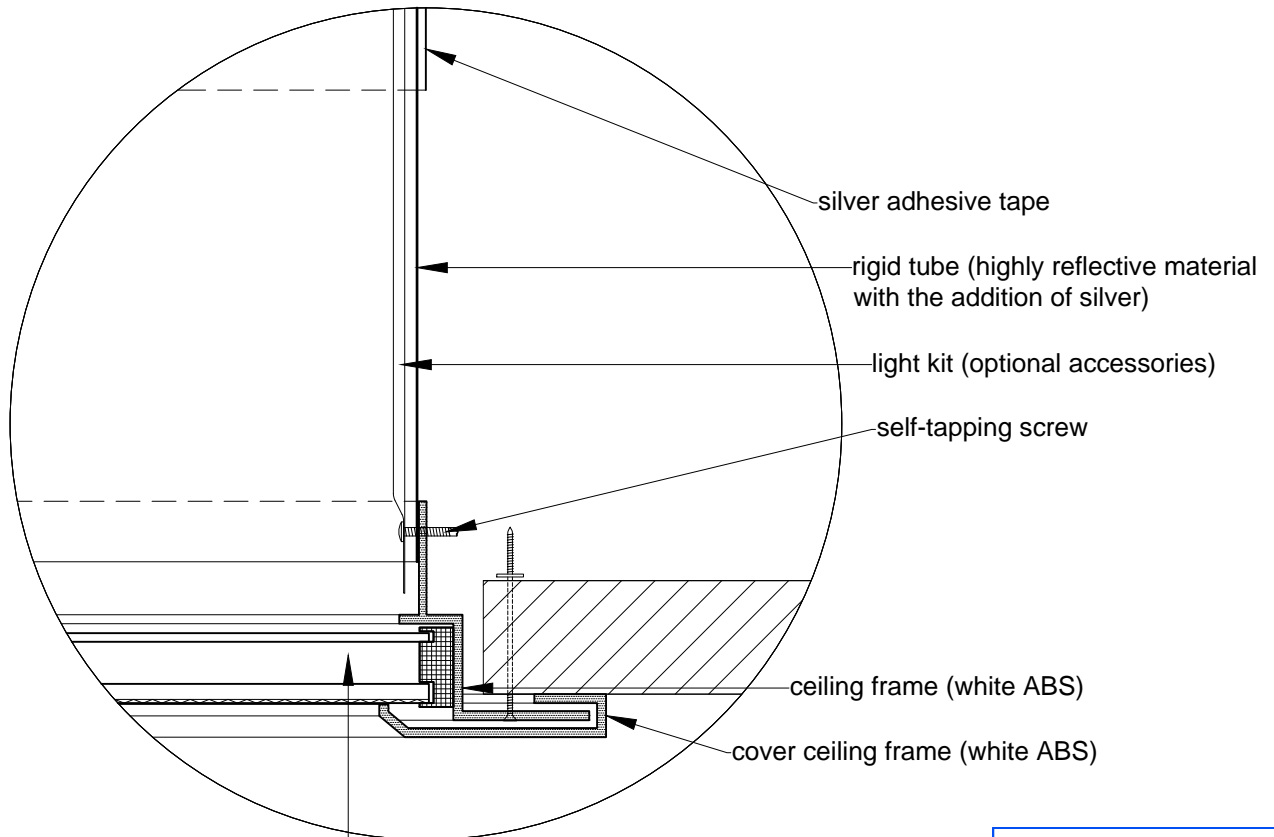

DRAWING NUMBER:

-

Light tunnel ALLUX 550 Plus - sloping roof - details

detail A

detail B

double ceiling diffuser
(PMMA clear + prismatic) with rubber seal

0 0.1m

TECHNICAL DRAWING ALLUX

FORMAT:

1 x A4

DATE:

01/2015

SCALE:

1:2

DRAWING NUMBER:

-