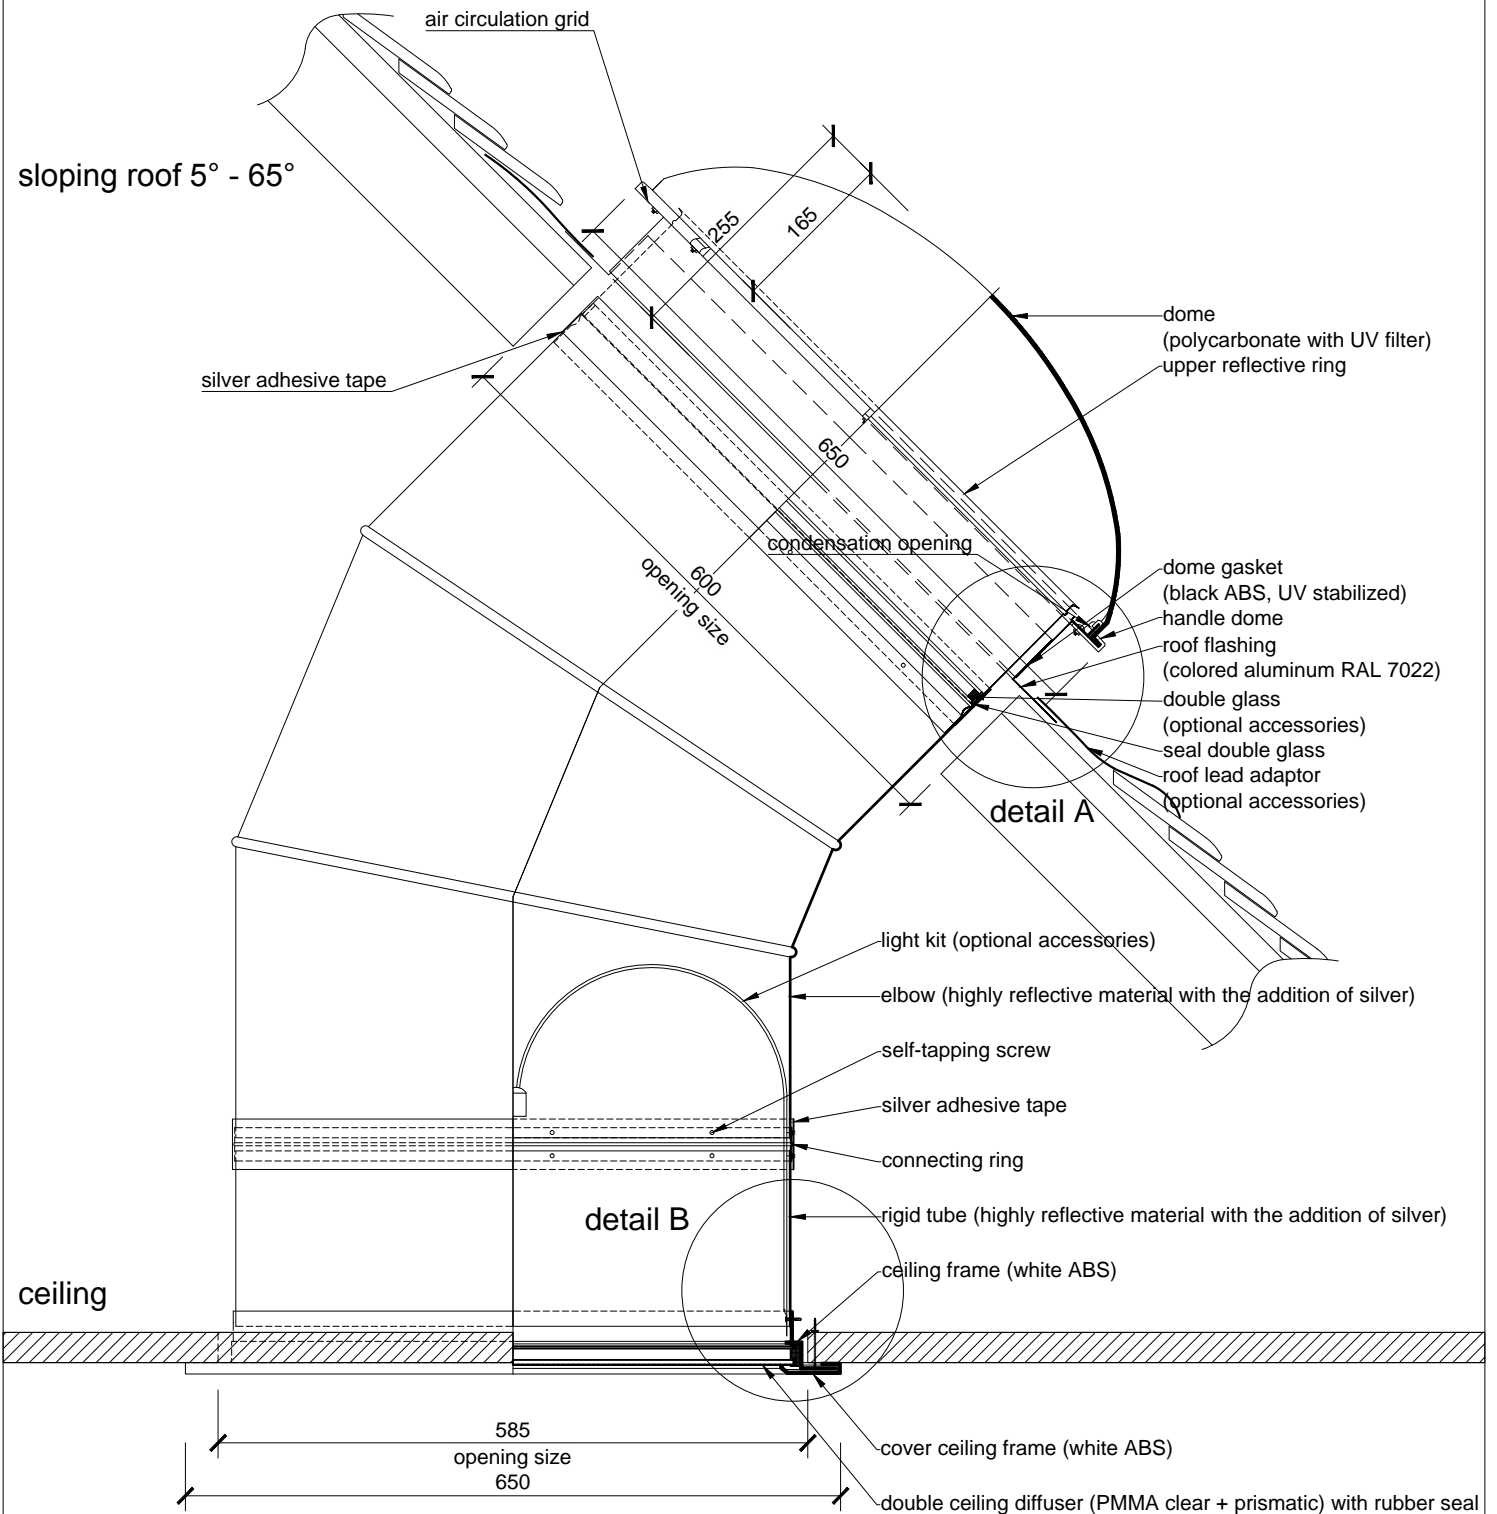

Light tunnel ALLUX 550 Plus - sloping roof

0 0.40m

ALLUX®

TECHNICAL DRAWING ALLUX

ALLUX - STAV, spol. s r.o.
phone: +420 281 865 636
mail: info@allux.cz
web: www.svetlovod.cz/en/
Prague, Czech Republic

DRAWING CONTENT:

Light tunnel ALLUX 550 Plus - sloping roof

PREPARED:

ALLUX - STAV s.r.o.

FORMAT:

1 x A4

DATE:

01/2015

SCALE:

1:7.5

DRAWING NUMBER:

-