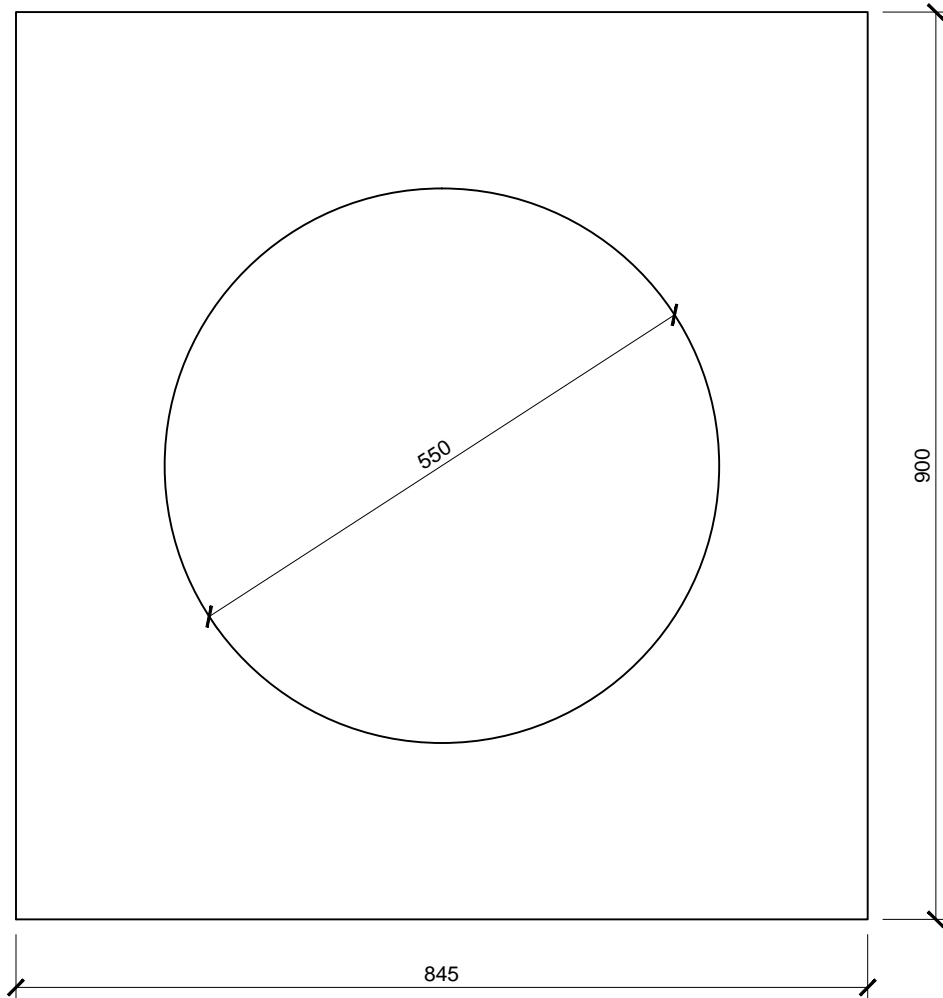

SCALE:

1:7.5

DRAWING NUMBER:

-

Light tunnel ALLUX 550 Plus - sloping roof - metal sheet

roof flashing (colored aluminum RAL 7022)

colored aluminum RAL 7022 (roof mounted)

0 0.40m

FORMAT:

1 x A4

DATE:

01/2015

SCALE:

1:2

DRAWING NUMBER:

-