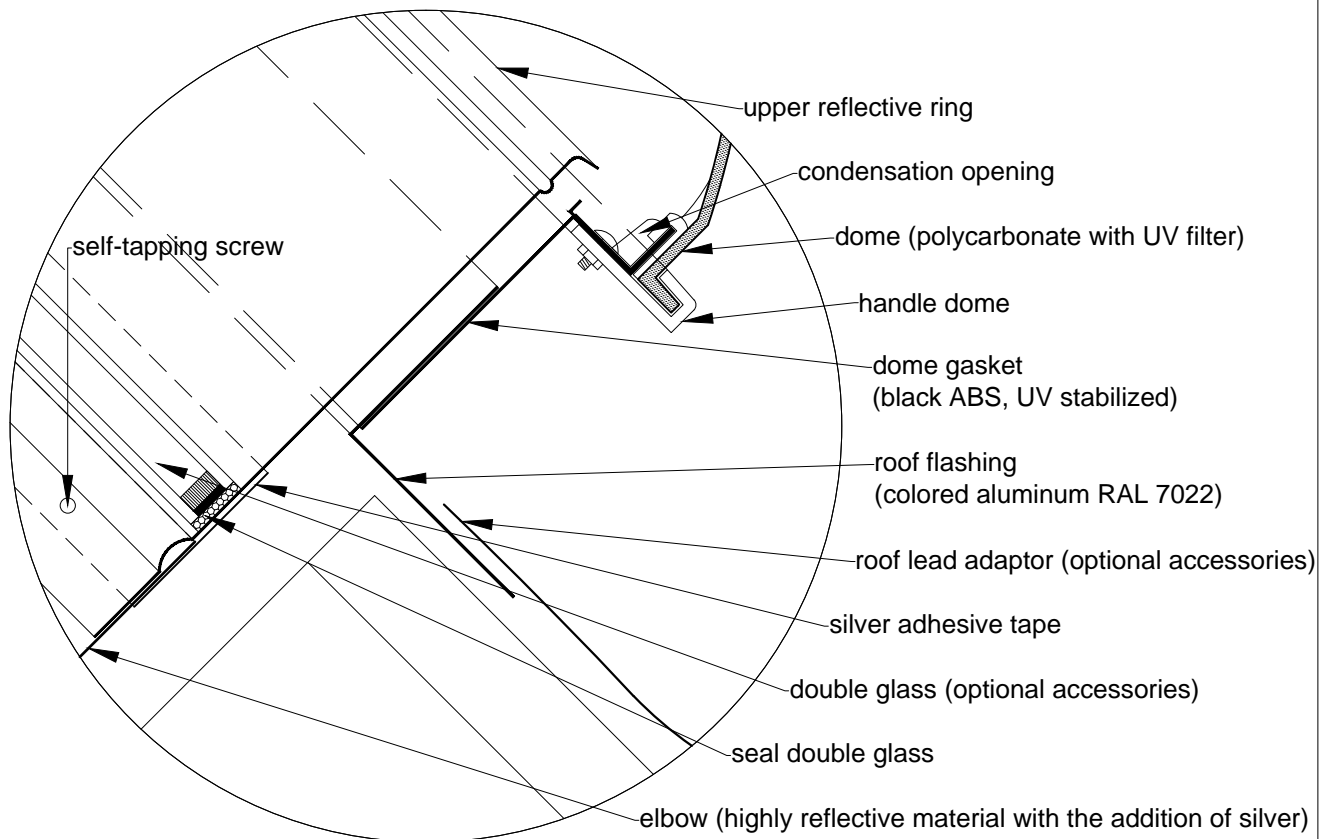

DRAWING NUMBER:

-

Light tunnel ALLUX 550 Plus - sloping roof - details

detail A

detail B

double ceiling diffuser
(PMMA clear + prismatic) with rubber seal

0 0.1m

TECHNICAL DRAWING ALLUX

FORMAT:

1 x A4

DATE:

01/2015

SCALE:

1:2

DRAWING NUMBER:

-