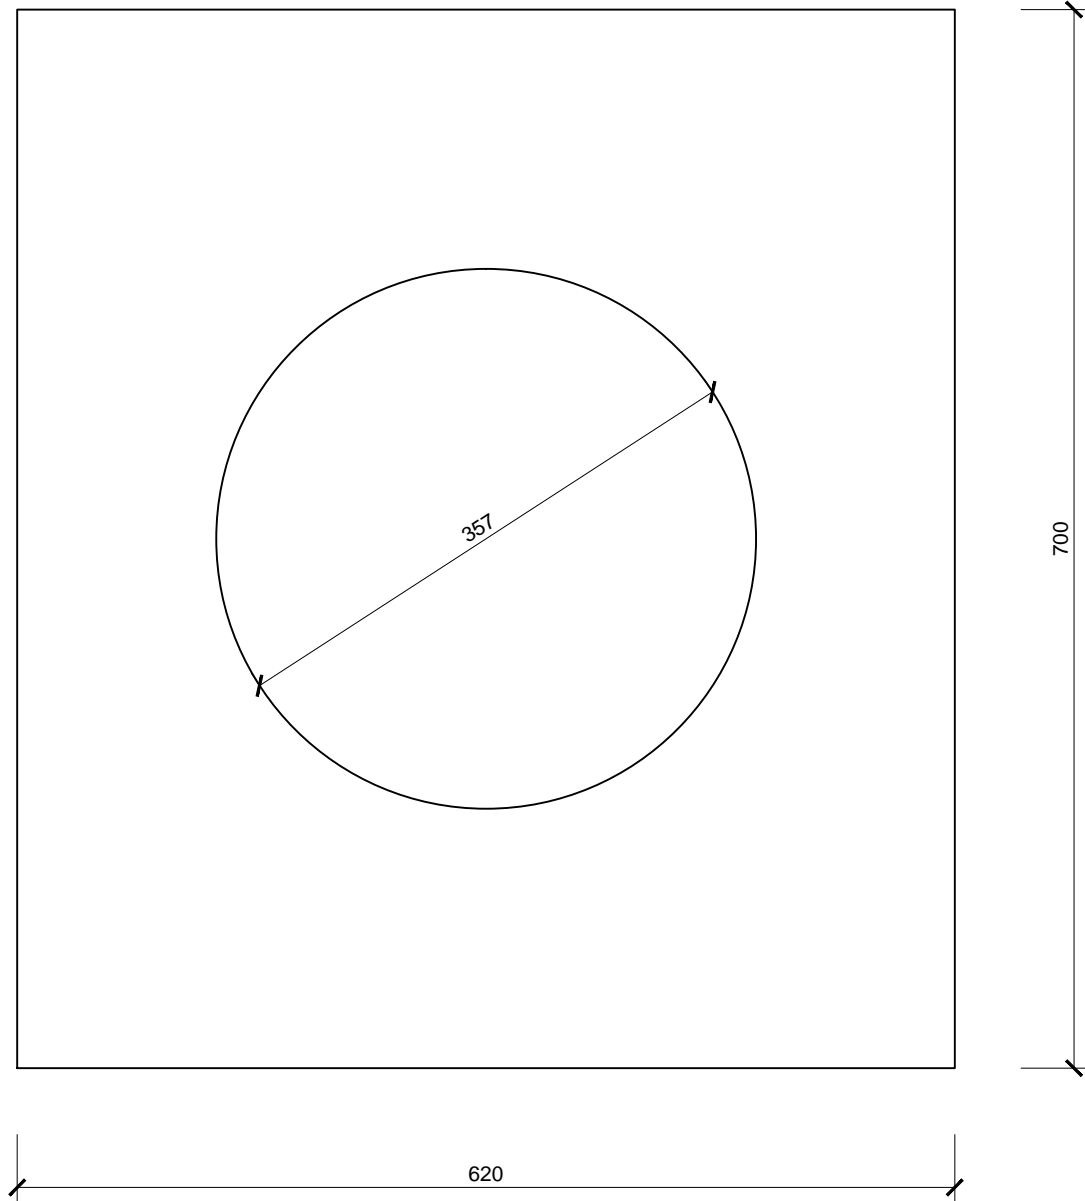

Light tunnel ALLUX 350 Plus - sloping roof - metal sheet

roof flashing (colored aluminum RAL 7022)

colored aluminum RAL 7022 (roof mounted)

0 0.25m

ALLUX®

TECHNICAL DRAWING ALLUX

ALLUX - STAV, spol. s r.o.
phone: +420 281 865 636
mail: info@allux.cz
web: www.svetlovod.cz/en/
Prague, Czech Republic

DRAWING CONTENT:

Light tunnel ALLUX 350 Plus - sloping roof - metal sheet

PREPARED:

ALLUX - STAV s.r.o.

FORMAT:

1 x A4

DATE:

01/2015

SCALE:

1:5

DRAWING NUMBER:

-