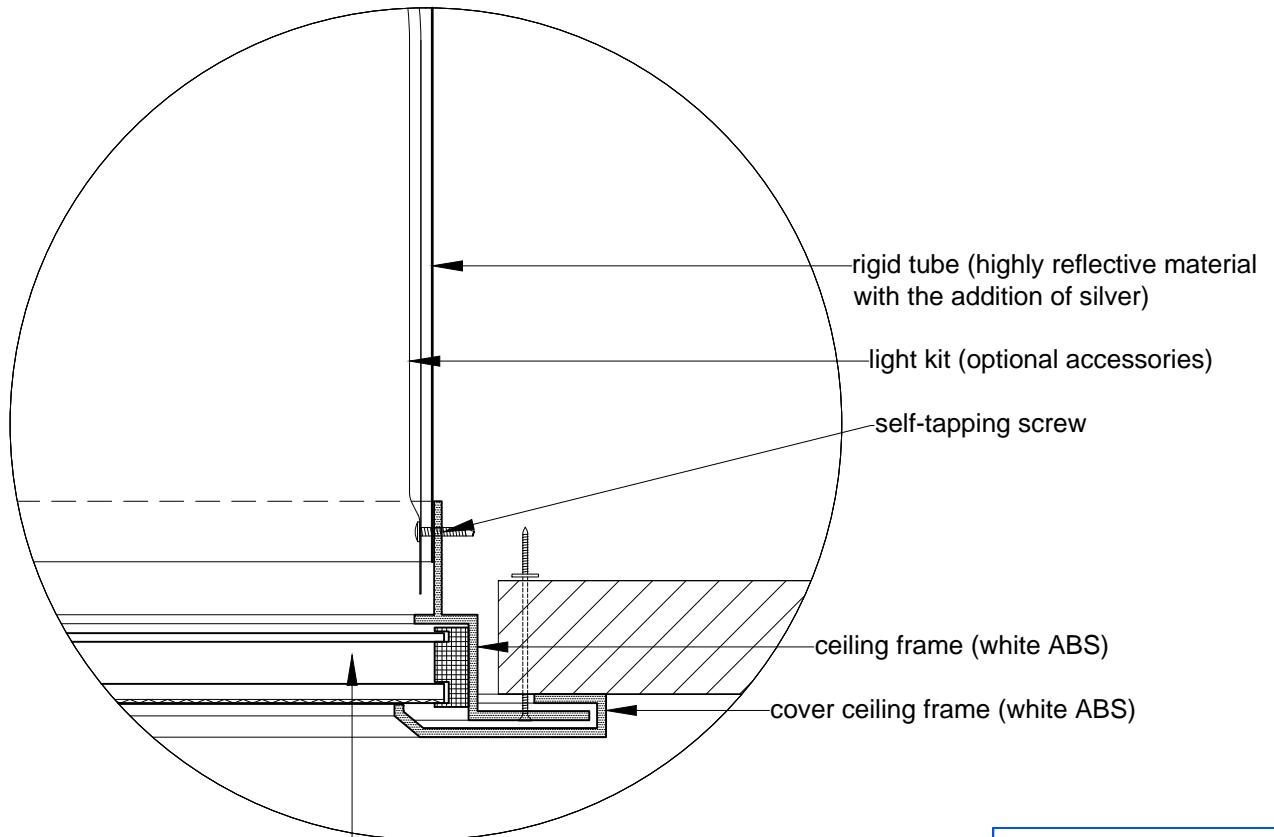

DRAWING CONTENT:

Light tunnel ALLUX 350 Plus - sloping roof - metal sheet

PREPARED:

ALLUX - STAV s.r.o.

FORMAT:

1 x A4

DATE:

01/2015

SCALE:

1:5

DRAWING NUMBER:

-

# Light tunnel ALLUX 350 Plus - sloping roof - details

detail A

detail B

double ceiling diffuser (PMMA clear + prismatic) with rubber seal

0 0.1m