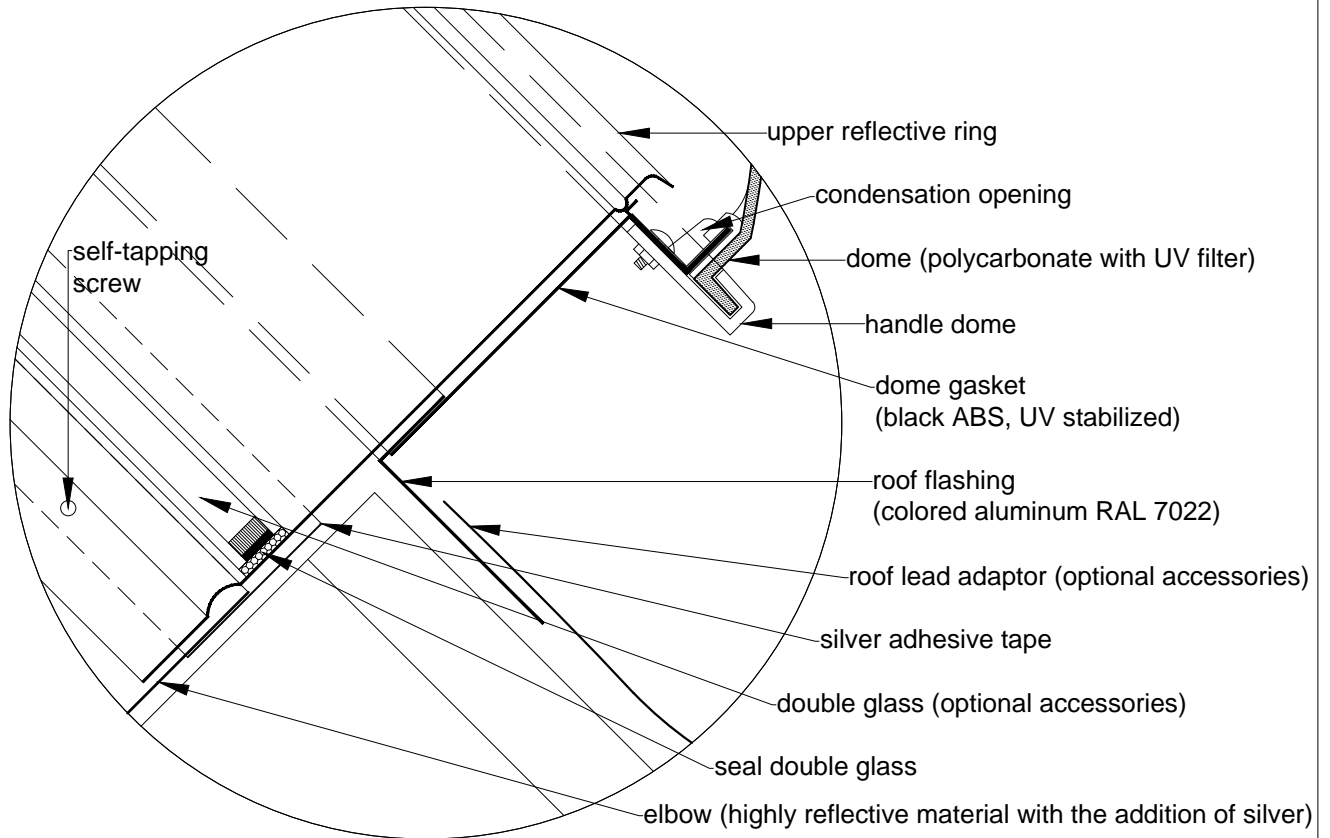

SCALE:

1:5

DRAWING NUMBER:

-

# Light tunnel ALLUX 350 Plus - sloping roof - details

detail A

detail B

double ceiling diffuser (PMMA clear + prismatic) with rubber seal

0 0.1m