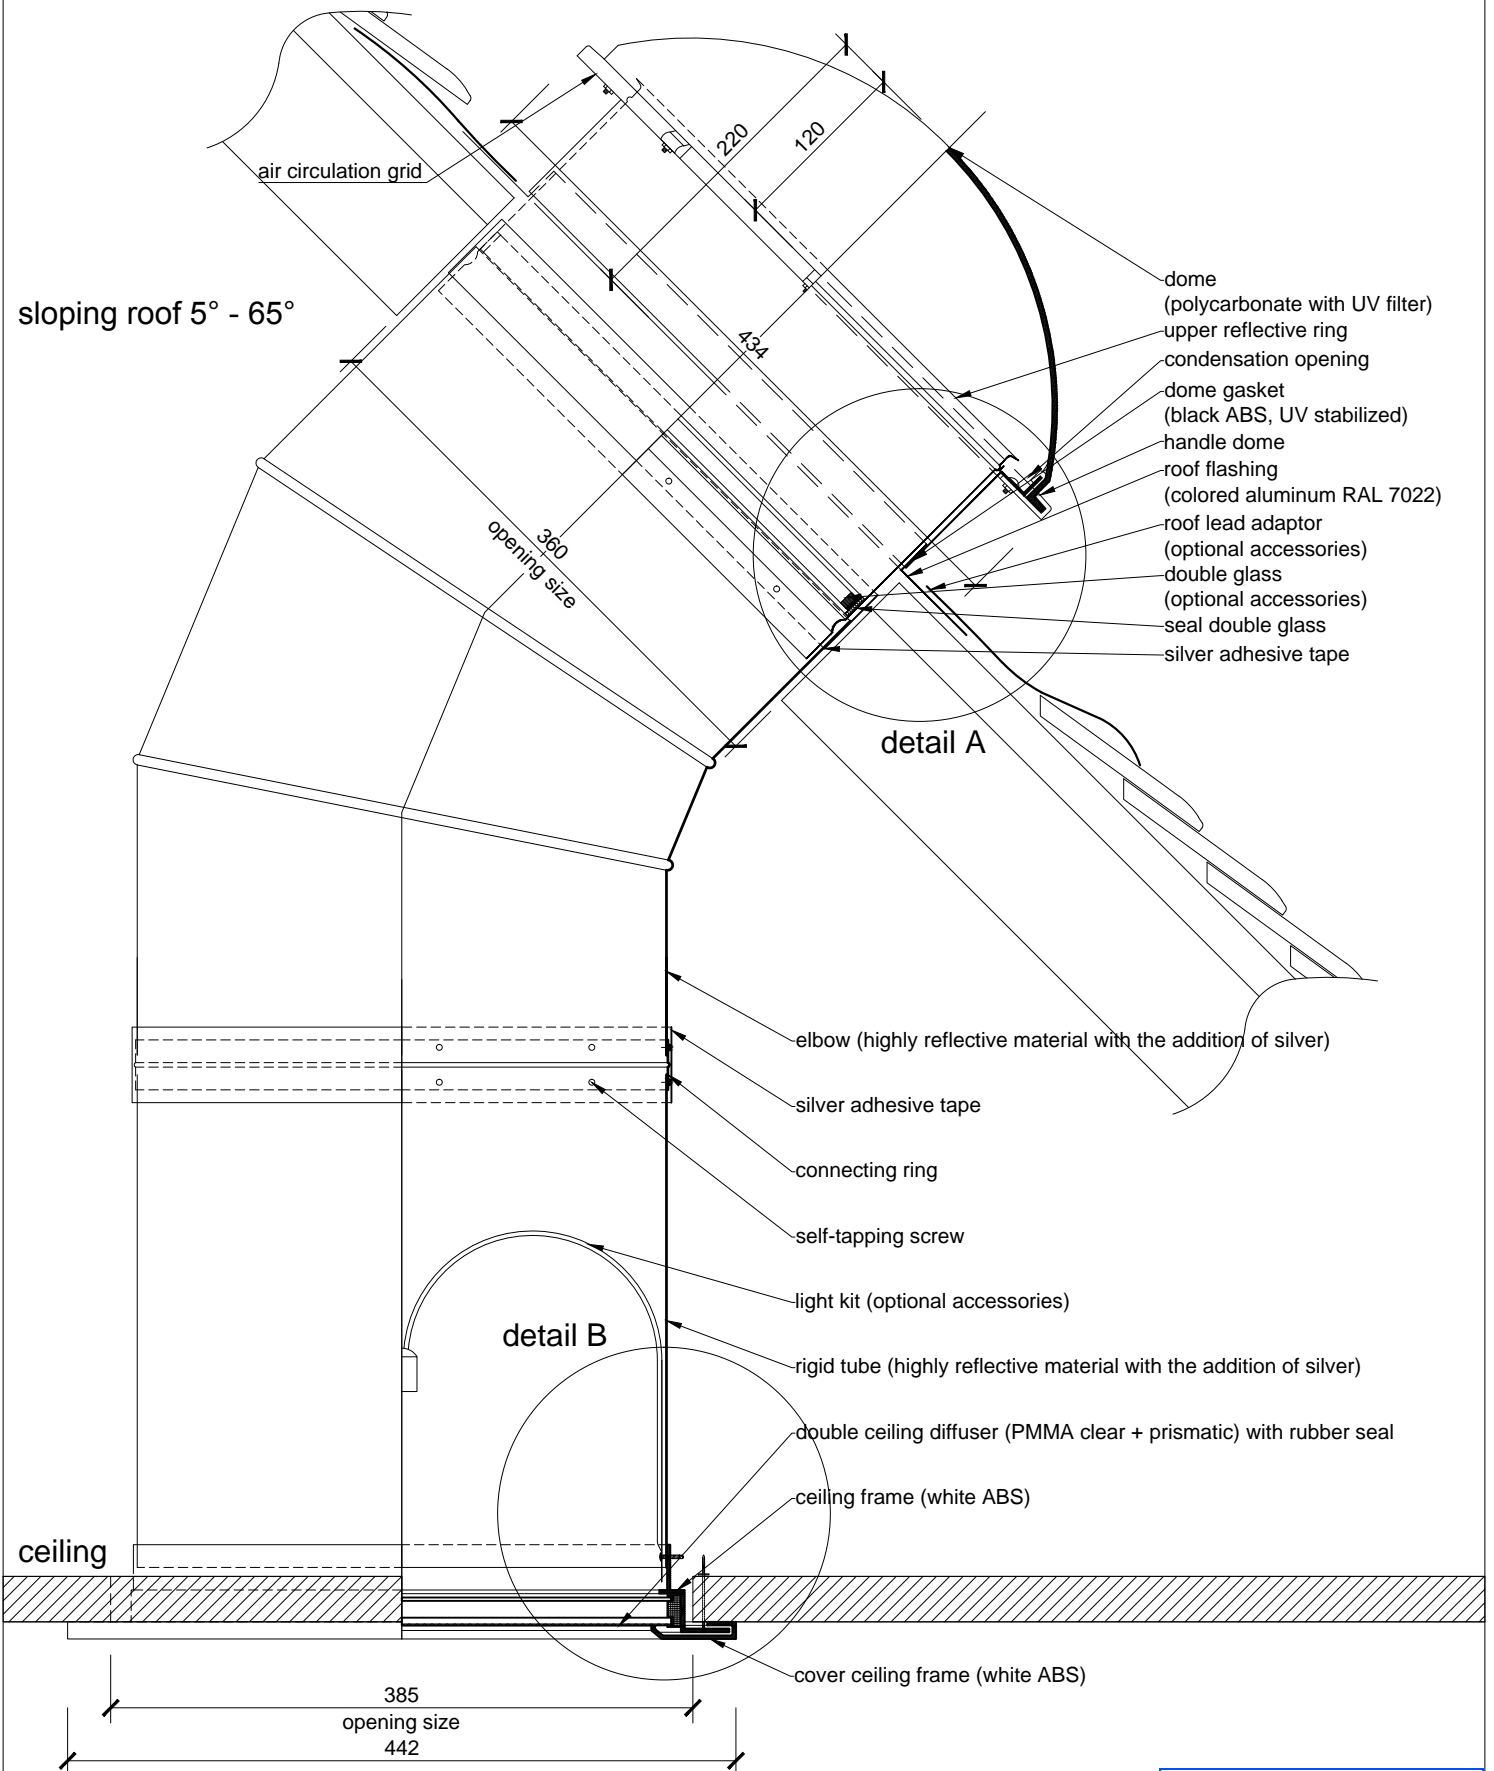

# Light tunnel ALLUX 350 Plus - sloping roof

DRAWING CONTENT:

Light tunnel ALLUX 350 Plus - sloping roof - metal sheet

PREPARED:

ALLUX - STAV s.r.o.

FORMAT:

1 x A4

DATE:

01/2015

SCALE:

1:5

DRAWING NUMBER:

-

DRAWING NUMBER:

-