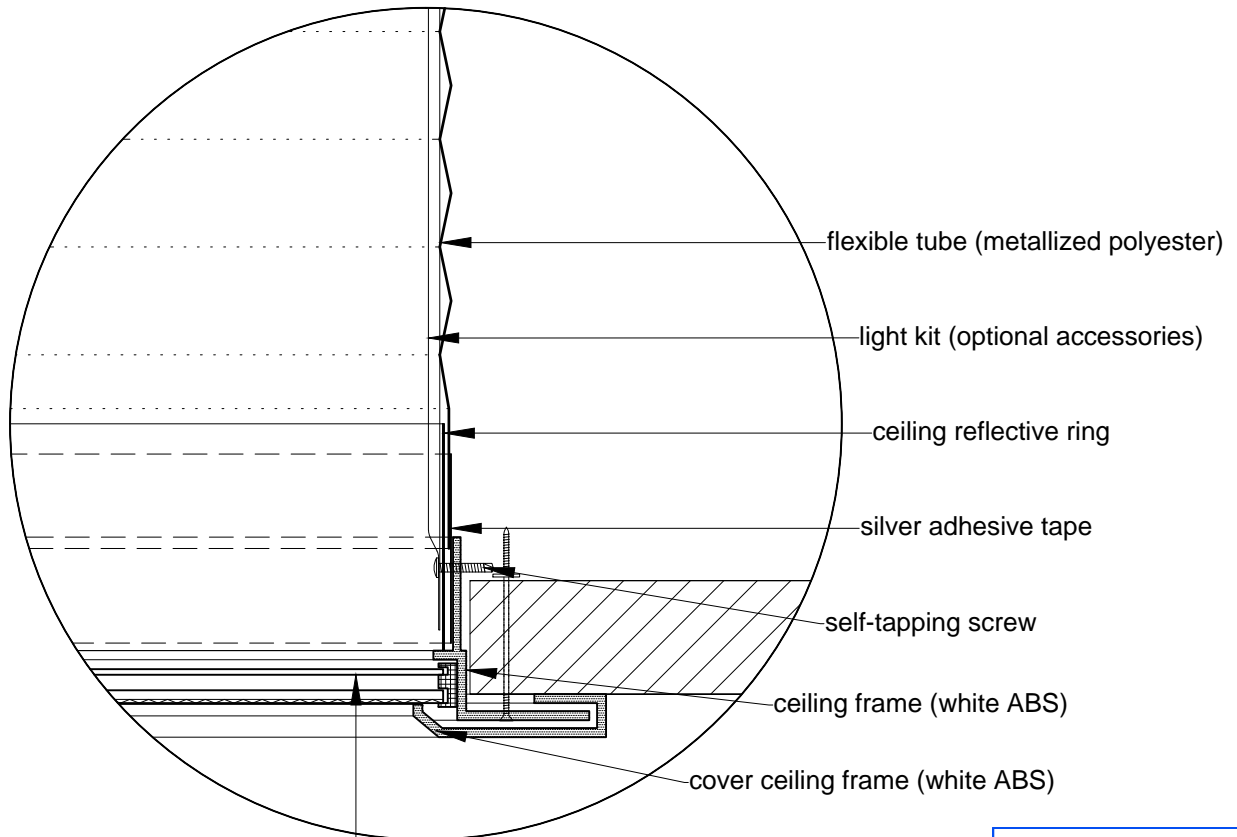

SCALE:

1:5

DRAWING NUMBER:

-

# Light tunnel ALLUX 250 Flexi - sloping roof - details

detail A

detail B

double ceiling diffuser  
(PMMA clear + prismatic) with rubber seal

0 0.1m

**ALLUX**<sup>®</sup>