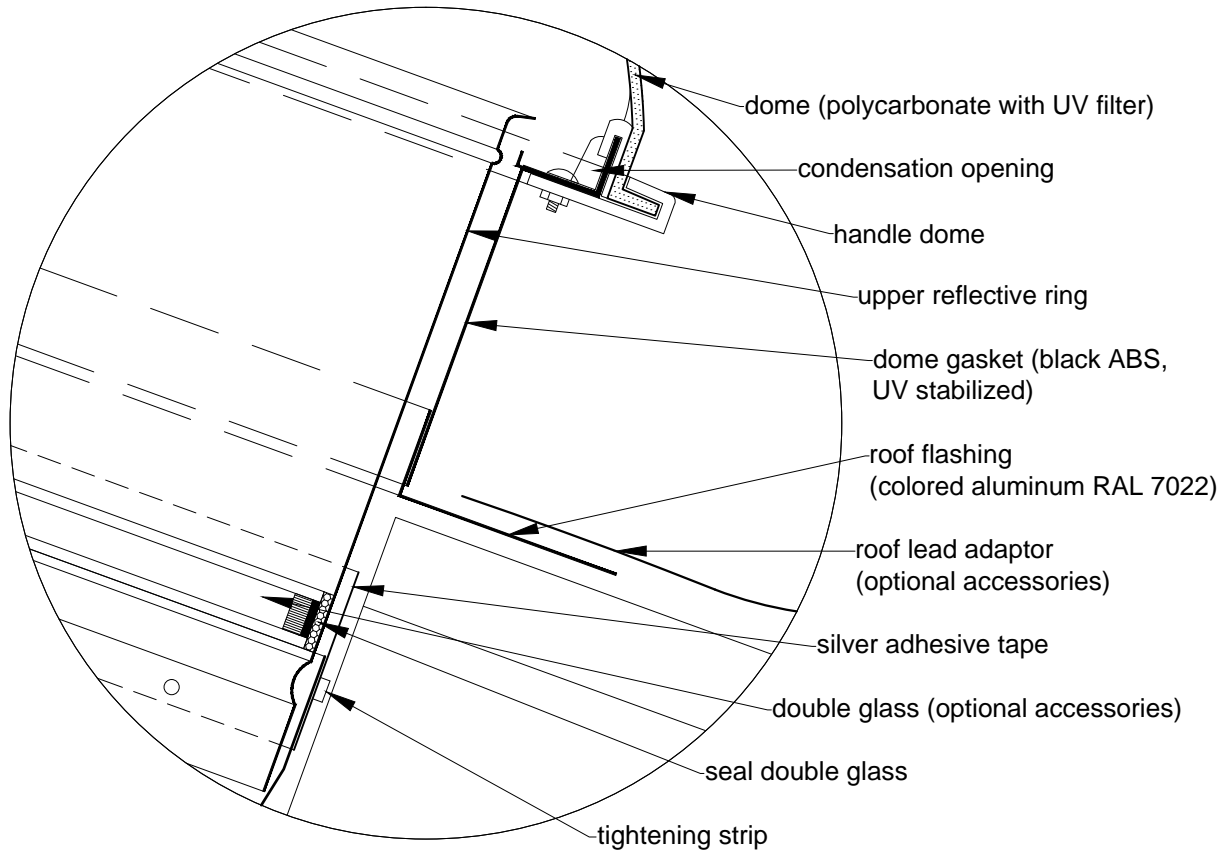

SCALE:

1:5

DRAWING NUMBER:

-

# Light tunnel ALLUX 250 Flexi - sloping roof - details

detail A

detail B

double ceiling diffuser  
(PMMA clear + prismatic) with rubber seal

0 0.1m

**ALLUX**<sup>®</sup>