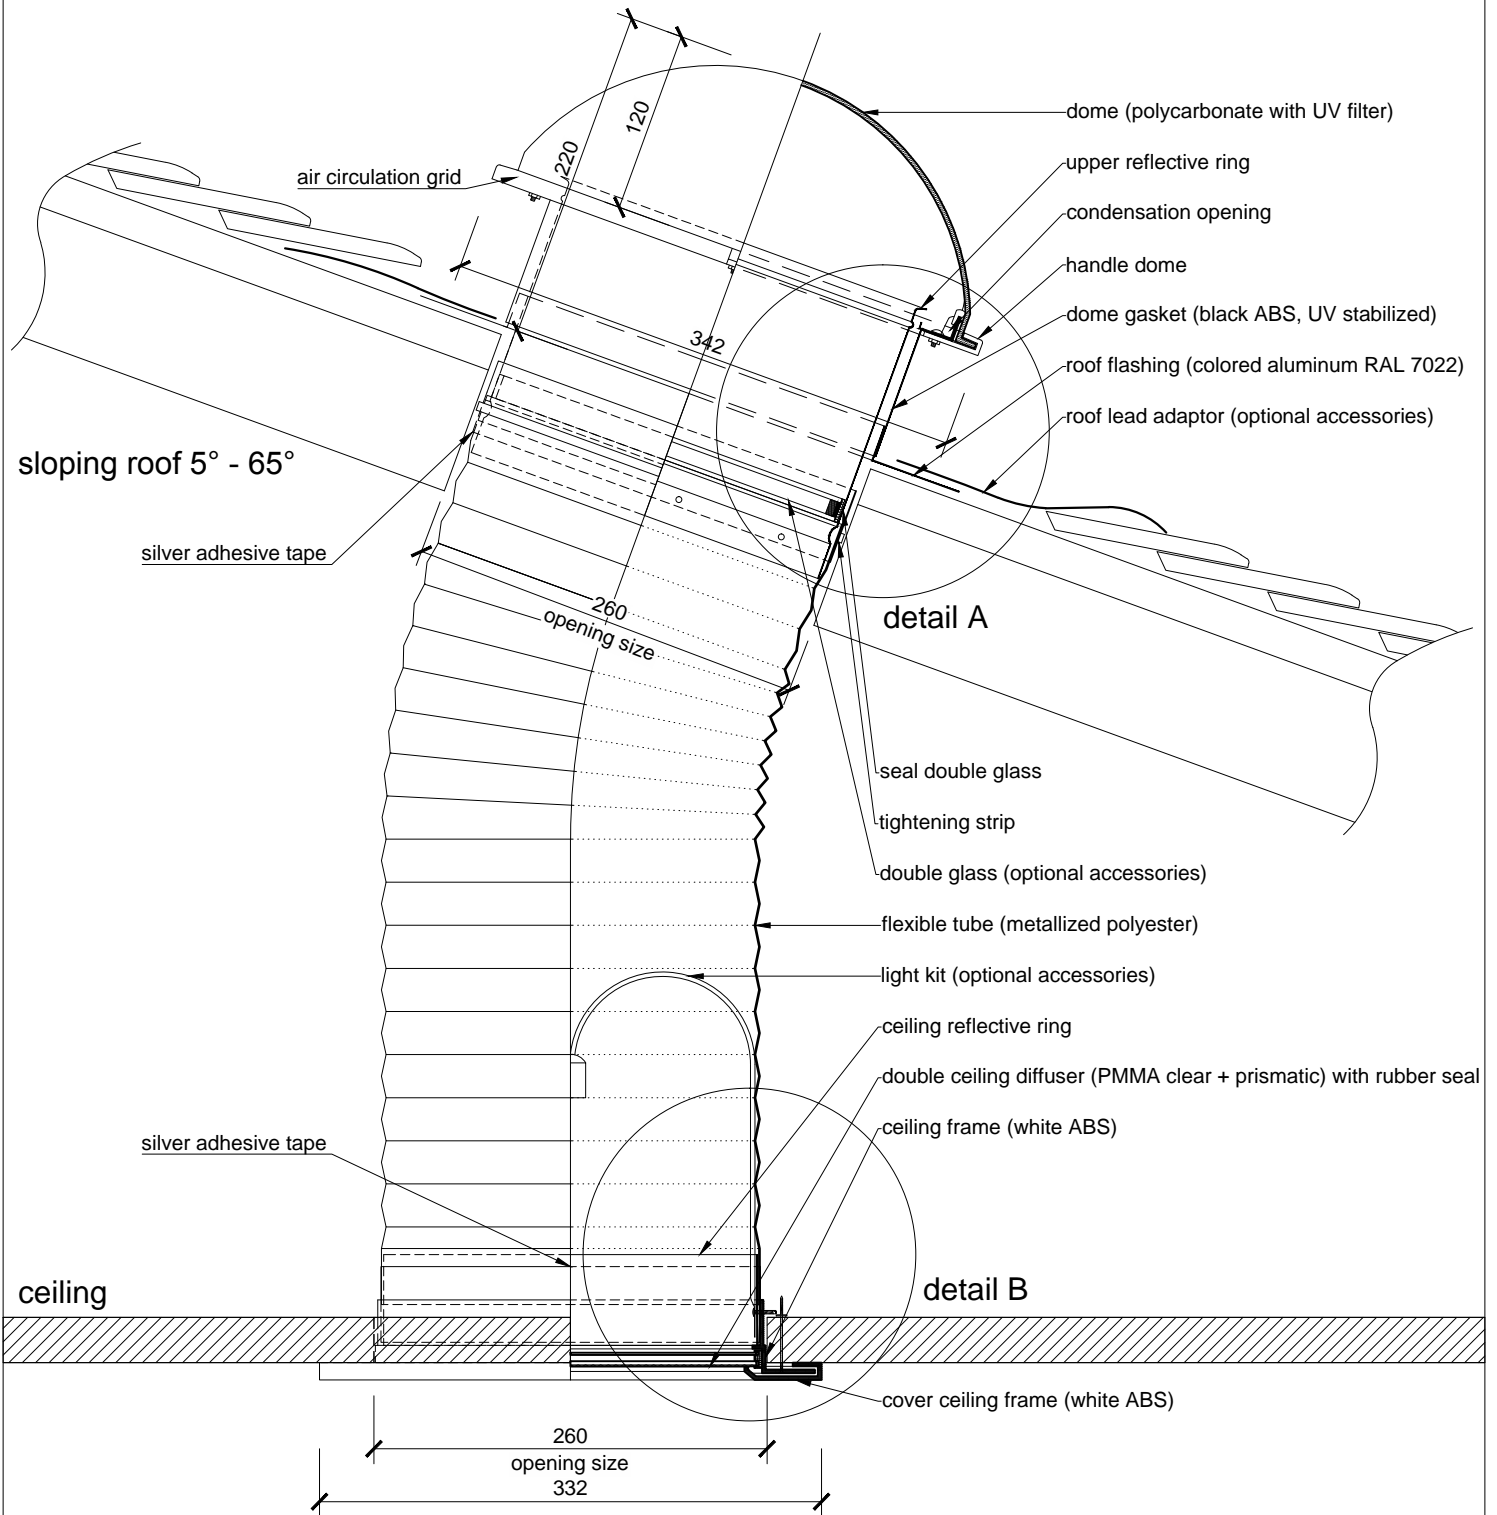

# Light tunnel ALLUX 250 Flexi - sloping roof

0 0.25m

**ALLUX<sup>®</sup>**

DRAWING CONTENT:

Light tunnel ALLUX 250 Flexi - sloping roof - metal sheet

PREPARED:

ALLUX - STAV s.r.o.

FORMAT:

1 x A4

DATE:

01/2015

SCALE:

1:5

DRAWING NUMBER:

-